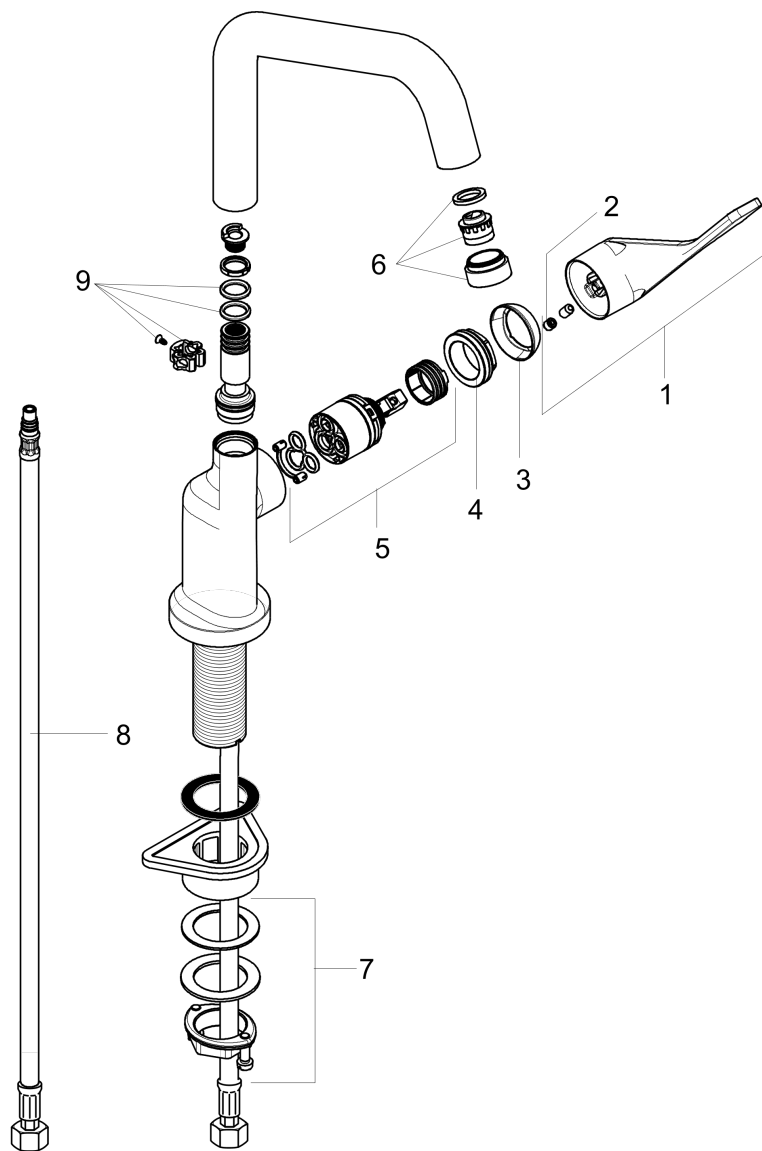

AXOR Citterio
Bar Faucet, 1.5 GPM
Finishes : **chrome** Part no. : **39851001**

Description

Features

- Swivel range 150°
- Aerated spray
- Single-hole installation
- Flow: 1.5 GPM (5.7 L/Min)
- Ceramic cartridge
- 3/8" connections

Technology

Product image

Scale drawing

AXOR Citterio
Bar Faucet, 1.5 GPM
Finishes : **chrome** Part no. : **39851001**

Exploded drawing

Year of production: >04/10

AXOR Citterio
Bar Faucet, 1.5 GPM
 Finishes : **chrome** Part no. : **39851001**

Spare parts list

Year of production: >04/10

Pos.	Description	Part no.	PC	PU
1	handle	39891000	0	1
2	screw cover	96338000	0	1
3	flange	98603000	0	1
4	nut	96461000	0	1
5	cartridge, assy	92730000	0	1
6	aerator M24x1 (5 l/min)	95379000	0	1
7	fixing set (Ø 34)	95049000	0	1
8	connection hose 35½" M8x0,75 3/8"	96316001	0	1
9	sealing set	92646000	0	1