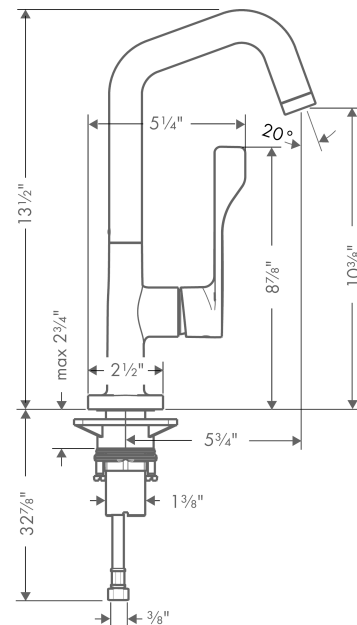

AXOR Citterio
Bar Faucet, 1.5 GPM
Finishes : **chrome** Part no. : **39851001**

Description

Features

- Swivel range 150°
- Aerated spray
- Single-hole installation
- Flow: 1.5 GPM (5.7 L/Min)
- Ceramic cartridge
- 3/8" connections

Technology

Product image

Scale drawing

AXOR Citterio
Bar Faucet, 1.5 GPM
Finishes : **chrome** Part no. : **39851001**

Exploded drawing

Year of production: >04/10

AXOR Citterio
Bar Faucet, 1.5 GPM
 Finishes : **chrome** Part no. : **39851001**

Spare parts list

Year of production: >04/10

Pos.	Description	Part no.	PC	PU
1	handle	39891000	0	1
2	screw cover	96338000	0	1
3	flange	98603000	0	1
4	nut	96461000	0	1
5	cartridge, assy	92730000	0	1
6	aerator M24x1 (5 l/min)	95379000	0	1
7	fixing set (Ø 34)	95049000	0	1
8	connection hose 35½" M8x0,75 3/8"	96316001	0	1
9	sealing set	92646000	0	1