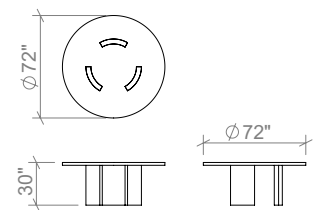

Available in all ELTE Collection stone finishes

TABLES

54 INCH RECTANGULAR COFFEE TABLE

66 INCH RECTANGULAR COFFEE TABLE

78 INCH RECTANGULAR COFFEE TABLE

42 INCH ROUND COFFEE

54 INCH ROUND COFFEE

66 INCH ROUND COFFEE

48 INCH ROUND DINING

60 INCH ROUND DINING

72 INCH ROUND DINING

ELTE

TABLES

48 INCH CONSOLE TABLE

60 INCH CONSOLE TABLE

72 INCH CONSOLE TABLE