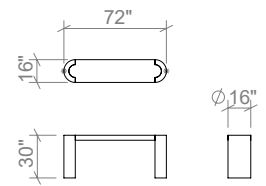

Available in all ELTE Collection stone finishes

TABLES

54 INCH RECTANGULAR COFFEE TABLE

66 INCH RECTANGULAR COFFEE TABLE

78 INCH RECTANGULAR COFFEE TABLE

42 INCH ROUND COFFEE

54 INCH ROUND COFFEE

66 INCH ROUND COFFEE

48 INCH ROUND DINING

60 INCH ROUND DINING

72 INCH ROUND DINING

ELTE

TABLES

48 INCH CONSOLE TABLE

60 INCH CONSOLE TABLE

72 INCH CONSOLE TABLE

SIDE TABLE