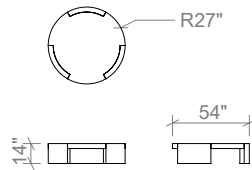

Available in all ELTE Collection stone finishes

TABLES

54 INCH RECTANGULAR COFFEE TABLE

66 INCH RECTANGULAR COFFEE TABLE

78 INCH RECTANGULAR COFFEE TABLE

42 INCH ROUND COFFEE

54 INCH ROUND COFFEE

66 INCH ROUND COFFEE

48 INCH ROUND DINING

60 INCH ROUND DINING

72 INCH ROUND DINING

ELTE

TABLES

48 INCH CONSOLE TABLE

60 INCH CONSOLE TABLE

72 INCH CONSOLE TABLE