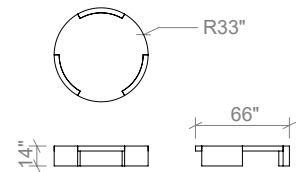

Available in all ELTE Collection stone finishes

TABLES

54 INCH RECTANGULAR COFFEE TABLE

66 INCH RECTANGULAR COFFEE TABLE

78 INCH RECTANGULAR COFFEE TABLE

42 INCH ROUND COFFEE

54 INCH ROUND COFFEE

66 INCH ROUND COFFEE

48 INCH ROUND DINING

60 INCH ROUND DINING

72 INCH ROUND DINING

ELTE

TABLES

48 INCH CONSOLE TABLE

60 INCH CONSOLE TABLE

72 INCH CONSOLE TABLE