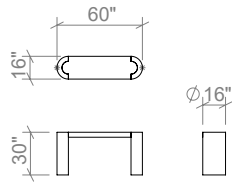

Available in all ELTE Collection stone finishes

TABLES

54 INCH RECTANGULAR COFFEE TABLE

66 INCH RECTANGULAR COFFEE TABLE

78 INCH RECTANGULAR COFFEE TABLE

42 INCH ROUND COFFEE

54 INCH ROUND COFFEE

66 INCH ROUND COFFEE

48 INCH ROUND DINING

60 INCH ROUND DINING

72 INCH ROUND DINING

ELTE

TABLES

48 INCH CONSOLE TABLE

60 INCH CONSOLE TABLE

72 INCH CONSOLE TABLE

SIDE TABLE