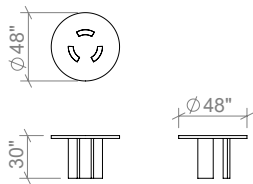

Available in all ELTE Collection stone finishes

TABLES

54 INCH RECTANGULAR COFFEE TABLE

66 INCH RECTANGULAR COFFEE TABLE

78 INCH RECTANGULAR COFFEE TABLE

42 INCH ROUND COFFEE

54 INCH ROUND COFFEE

66 INCH ROUND COFFEE

48 INCH ROUND DINING

60 INCH ROUND DINING

72 INCH ROUND DINING

ELTE

TABLES

48 INCH CONSOLE TABLE

60 INCH CONSOLE TABLE

72 INCH CONSOLE TABLE