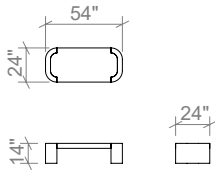

Available in all ELTE Collection stone finishes

TABLES

54 INCH RECTANGULAR COFFEE TABLE

66 INCH RECTANGULAR COFFEE TABLE

78 INCH RECTANGULAR COFFEE TABLE

42 INCH ROUND COFFEE

54 INCH ROUND COFFEE

66 INCH ROUND COFFEE

48 INCH ROUND DINING

60 INCH ROUND DINING

72 INCH ROUND DINING

ELTE

TABLES

48 INCH CONSOLE TABLE

60 INCH CONSOLE TABLE

72 INCH CONSOLE TABLE