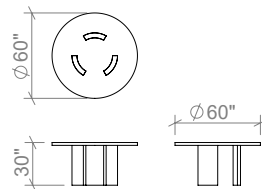

Available in all ELTE Collection stone finishes

TABLES

54 INCH RECTANGULAR COFFEE TABLE

66 INCH RECTANGULAR COFFEE TABLE

78 INCH RECTANGULAR COFFEE TABLE

42 INCH ROUND COFFEE

54 INCH ROUND COFFEE

66 INCH ROUND COFFEE

48 INCH ROUND DINING

60 INCH ROUND DINING

72 INCH ROUND DINING

ELTE

TABLES

48 INCH CONSOLE TABLE

60 INCH CONSOLE TABLE

72 INCH CONSOLE TABLE