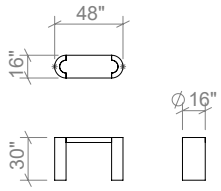

Available in all ELTE Collection stone finishes

TABLES

54 INCH RECTANGULAR COFFEE TABLE

66 INCH RECTANGULAR COFFEE TABLE

78 INCH RECTANGULAR COFFEE TABLE

42 INCH ROUND COFFEE

54 INCH ROUND COFFEE

66 INCH ROUND COFFEE

48 INCH ROUND DINING

60 INCH ROUND DINING

72 INCH ROUND DINING

ELTE

TABLES

48 INCH CONSOLE TABLE

60 INCH CONSOLE TABLE

72 INCH CONSOLE TABLE

SIDE TABLE