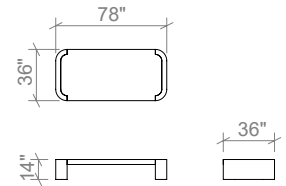

Available in all ELTE Collection stone finishes

TABLES

54 INCH RECTANGULAR COFFEE TABLE

66 INCH RECTANGULAR COFFEE TABLE

78 INCH RECTANGULAR COFFEE TABLE

42 INCH ROUND COFFEE

54 INCH ROUND COFFEE

66 INCH ROUND COFFEE

48 INCH ROUND DINING

60 INCH ROUND DINING

72 INCH ROUND DINING

ELTE

TABLES

48 INCH CONSOLE TABLE

60 INCH CONSOLE TABLE

72 INCH CONSOLE TABLE