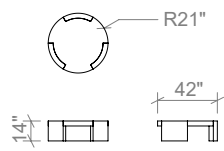

Available in all ELTE Collection stone finishes

TABLES

54 INCH RECTANGULAR COFFEE TABLE

66 INCH RECTANGULAR COFFEE TABLE

78 INCH RECTANGULAR COFFEE TABLE

42 INCH ROUND COFFEE

54 INCH ROUND COFFEE

66 INCH ROUND COFFEE

48 INCH ROUND DINING

60 INCH ROUND DINING

72 INCH ROUND DINING

ELTE

TABLES

48 INCH CONSOLE TABLE

60 INCH CONSOLE TABLE

72 INCH CONSOLE TABLE