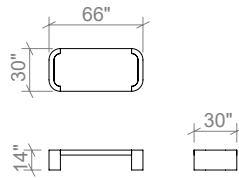

Available in all ELTE Collection stone finishes

TABLES

54 INCH RECTANGULAR COFFEE TABLE

66 INCH RECTANGULAR COFFEE TABLE

78 INCH RECTANGULAR COFFEE TABLE

42 INCH ROUND COFFEE

54 INCH ROUND COFFEE

66 INCH ROUND COFFEE

48 INCH ROUND DINING

60 INCH ROUND DINING

72 INCH ROUND DINING

ELTE

TABLES

48 INCH CONSOLE TABLE

60 INCH CONSOLE TABLE

72 INCH CONSOLE TABLE