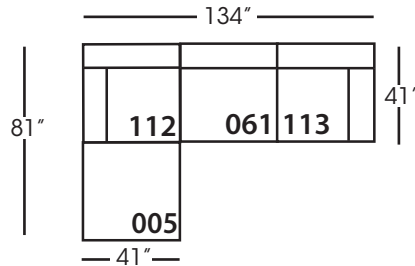

ECLECTIC.SPIRITED.WONDERFULLY COMFORTABLE.

NEVAL • UPHOLSTERED • LOOSE PILLOW BACK

*available as right or left seated