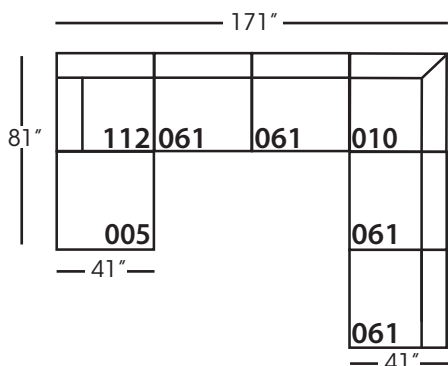

ECLECTIC.SPIRITED.WONDERFULLY COMFORTABLE.

NEVAL • UPHOLSTERED • LOOSE PILLOW BACK

*available as right or left seated