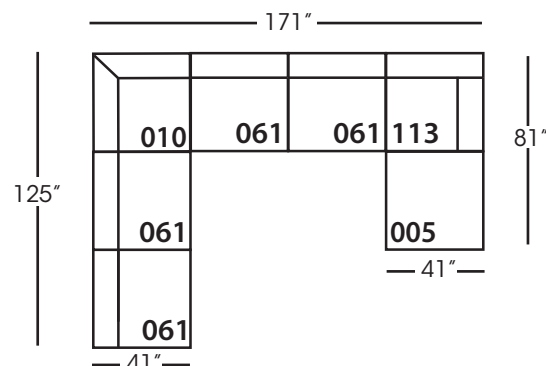

ECLECTIC.SPIRITED.WONDERFULLY COMFORTABLE.

NEVAL • UPHOLSTERED • LOOSE PILLOW BACK

*available as right or left seated