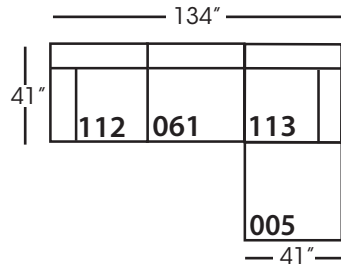

ECLECTIC.SPIRITED.WONDERFULLY COMFORTABLE.

NEVAL • UPHOLSTERED • LOOSE PILLOW BACK

*available as right or left seated