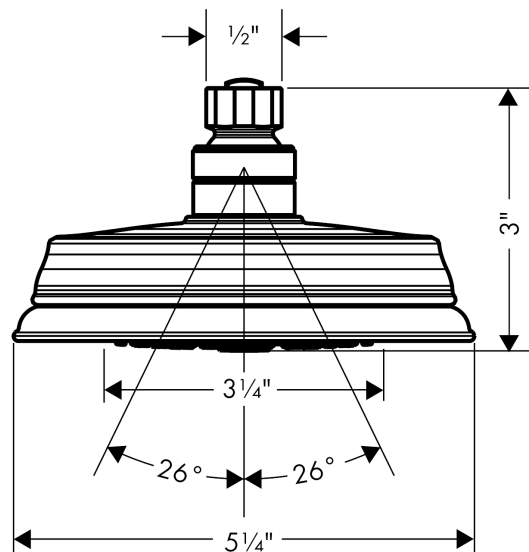

**Croma 100 Classic  
Showerhead 3-Jet, 1.8 GPM**

Finishes : **rubbed bronze** Part no. : **04751920**

**Description**

**Features**

- 75 no-clog spray channels
- Spray modes: Full, Pulsating Massage, Intense Turbo
- Flow: 1.8 GPM (6.8 L/Min)

**Item details**

List Price \$ 127.00

**Technology**

**Compliance**

**Product image**

**Scale drawing**

**Croma 100 Classic**  
**Showerhead 3-Jet, 1.8 GPM**

Finishes : **rubbed bronze**    Part no. : **04751920**

**Exploded drawing**

Year of production: >02/18

**Croma 100 Classic  
Showerhead 3-Jet, 1.8 GPM**

Finishes : **rubbed bronze** Part no. : **04751920**

**Spare parts list**

Year of production: >02/18

<b>Pos.</b>	<b>Description</b>	<b>Part no.</b>	<b>Price</b>	<b>PU</b>
1	filter packing	88649000	-	1