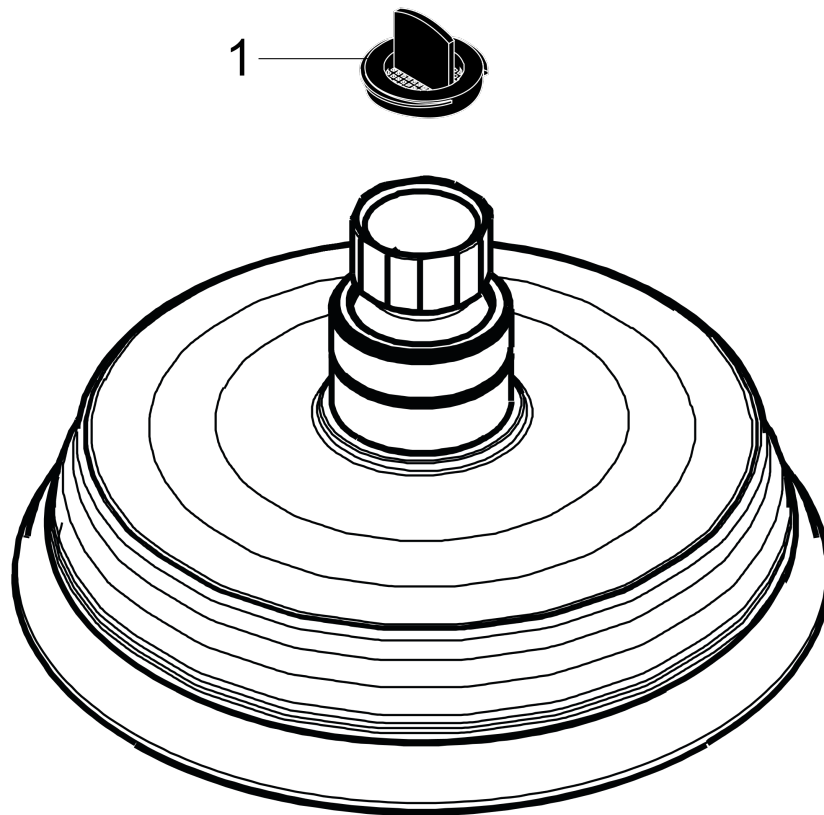

**Croma 100 Classic  
Showerhead 3-Jet, 1.8 GPM**

Finishes : **rubbed bronze** Part no. : **04751920**

**Description**

**Features**

- 75 no-clog spray channels
- Spray modes: Full, Pulsating Massage, Intense Turbo
- Flow: 1.8 GPM (6.8 L/Min)

**Item details**

List Price \$ 127.00

**Technology**

**Compliance**

**Product image**

**Scale drawing**

**Croma 100 Classic**  
**Showerhead 3-Jet, 1.8 GPM**

Finishes : **rubbed bronze**    Part no. : **04751920**

**Exploded drawing**

Year of production: >02/18

**Croma 100 Classic  
Showerhead 3-Jet, 1.8 GPM**

Finishes : **rubbed bronze** Part no. : **04751920**

**Spare parts list**

Year of production: >02/18

<b>Pos.</b>	<b>Description</b>	<b>Part no.</b>	<b>Price</b>	<b>PU</b>
1	filter packing	88649000	-	1