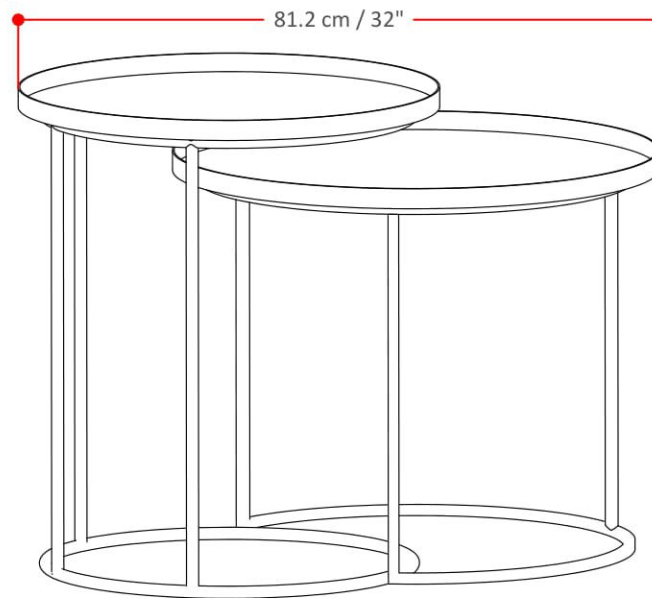

MONET METAL NESTING 2 PC TABLES

Net Weight- 10.8 (lb)