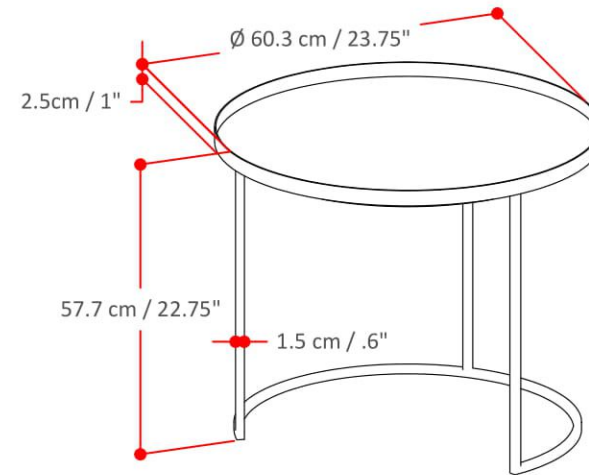

MONET METAL NESTING 2 PC TABLES

Net Weight- 10.8 (lb)