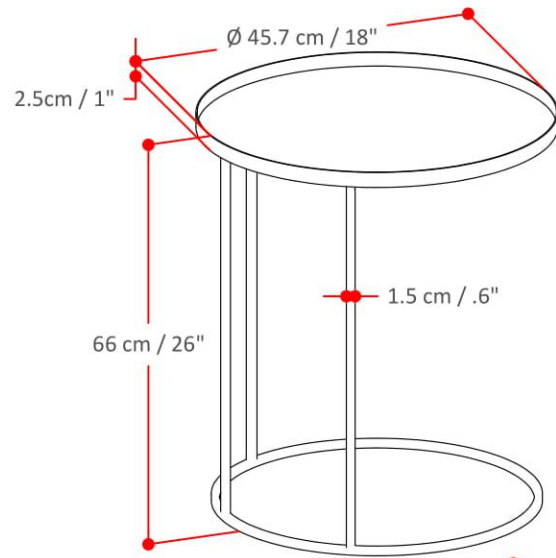

MONET METAL NESTING 2 PC TABLES

Net Weight- 10.8 (lb)