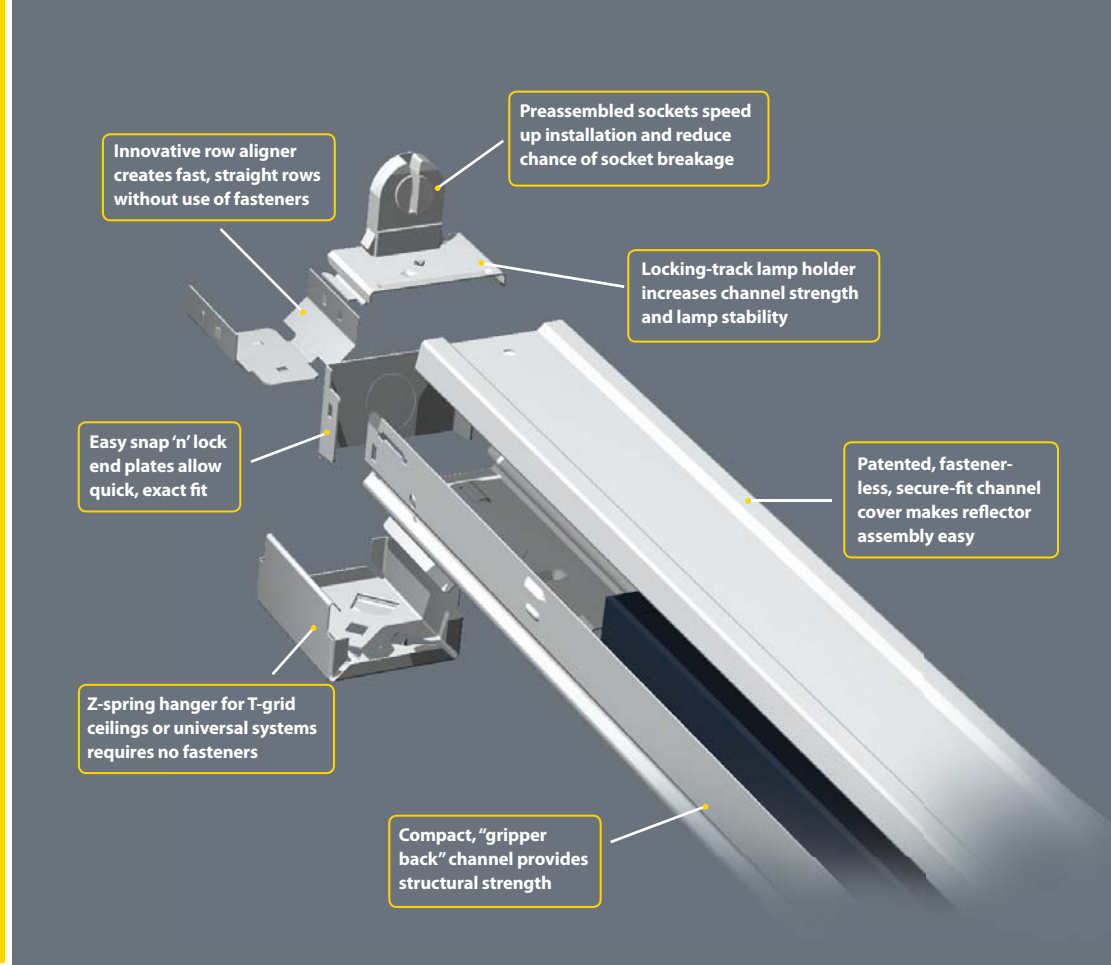

Striplights

Z Standard Strip

ZAL Aisle Lighter

Z Straight Blade Louver

SIMPLY THE EASIEST STRIP ON THE MARKET

The Z Series' innovative design was driven by the customer's need for versatility, speed and simplicity. With various reflector options and the choice of one or two, T5 or T8 lamps, the Z Series is a great solution for your application.

REFLECTORS

- Symmetric
- Asymmetric
- Aisle (ZAL)
- Straight-blade louver , solid
- Straight-blade louver , perforated

OPTIONS & ACCESSORIES

- Wireguard: sturdy basket construction and easy access clips allow effortless relamping
- Z spring hanger: snap 'n' lock design requires no fasteners and can be used on T-grid ceiling or universal mounting systems
- Finishes available in white, black, galvanized and smoke gray

PACKAGING

- Easy-open carton saves time by eliminating the need for a box cutter
- No loose parts spilling on the floor; all parts are shipped secure within the product