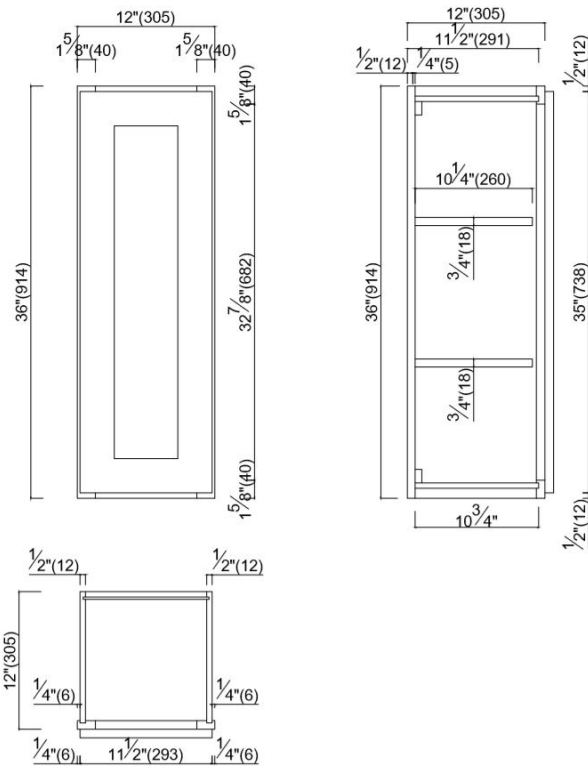

Brookings Unassembled Shaker Wall Kitchen Cabinet 12x36x12 Espresso

SPECIFICATIONS

MATERIAL CONSTRUCTION:	Wood	NUMBER OF SHELVES:	2
WOOD SPECIES:	Plywood; Poplar	SHELF STYLE:	Wood
ASSEMBLED DIMENSIONS:	36" H x 12" L x 12" D	ADJUSTIBLE SHELVES:	N/A
ASSEMBLED WEIGHT:	28.82 lbs.	SHELF ADJUSTIBILITY INCREMENTS:	2.5"
KITCHEN CABINET TYPE:	Wall	SHELF DIMENSIONS:	10.75" W x 10.25" D
MOUNTING TYPE:	Wall Mount	SHELF THICKNESS:	0.75"
CONSTRUCTION TYPE:	Face Frame	SHELF MATERIAL:	Plywood; Wood
HINGE STYLE:	Soft Close	FACE FRAME MATERIAL:	Maple
DOOR STYLE:	1 Solid wood frame shaker door, reversible	SIDES MATERIAL:	Plywood
DRAWER DIMENSIONS 1:	N/A	BOTTOM MATERIAL:	Plywood
DRAWER DIMENSIONS 2:	N/A	BACK PANEL MATERIAL:	Plywood
DRAWER DIMENSIONS 3:	N/A	BACK BRACE MATERIAL:	Plywood; Poplar
DWR BOX MATERIAL:	N/A	TOE KICK INSET WIDTH:	N/A
DWR CONSTRUCTION:	N/A	TOOLS NEEDED FOR INSTALLATION:	Phillips Screwdriver Mallet Wood Glue
DWR GLIDE:	N/A	FASTENER TYPE:	Wood screws, various
FAKE DWR QTY:	0		
FAKE DWR LOCATION:	N/A		