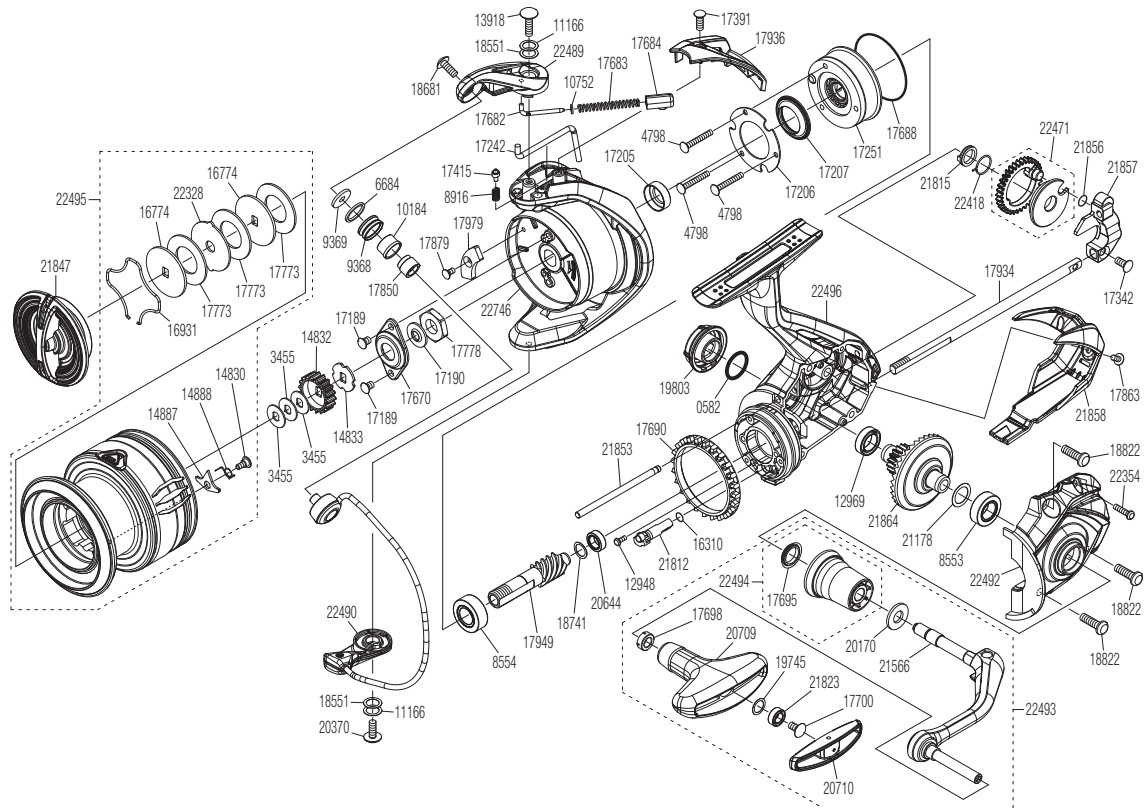

SHIMANO

MIRAVEL

MV-4000XG

Please note that the number of adjusting washers may not always be the same as shown in the exploded views.

(51SF63CH45X)

Please note that your actions take full responsibility when you take it apart.

#	Part No.	Description	#	Part No.	Description	#	Part No.	Description
0582	108WH	O Ring	17415	1062C	Click Pin	21812	10TB2	Anti Reverse Cam
3455	10BXN	Spool Washer	17670	10TRH	Rotor Nut Lock Plate	21815	10TBH	Bushing
4798	103C6	Screw	17682	1061L	Bail Spring Guide A	21823	10K64	Ball Bearing
6684	10KFD	Spacer	17683	105R6	Bail Spring	21847	101UA	Drag Knob Assembly
8553	107AT	Ball Bearing	17684	107AB	Bail Spring Guide B	21853	101HU	Oscillating Guide
8554	107FE	Ball Bearing	17688	10MLU	O Ring	21856	10241	O Ring
8916	10CH0	Click Spring	17690	104FV	Friction Ring	21857	101UC	Oscillating Slider
9368	10JLF	Line Roller	17695	10PXV	Handle Shaft Seal	21858	10R94	Rear Protector
9369	10PFP	Washer	17698	10PXZ	Bushing	21864	1023Z	Drive Gear
10184	10PFH	Bushing	17700	10LFA	Screw	22328	102XX	Eared Washer
10752	10TYE	Bail Spring Guide A Collar	17773	1022G	Drag Washer	22354	10R7G	Screw
11166	10KFA	Spacer	17778	10TPL	Rotor Nut	22418	10RPB	Bushing Spring
12948	10L1N	Screw	17850	1020X	Collar	22471	10U1D	Oscillating Gear
12969	107FA	Ball Bearing	17863	10LCS	Screw	22489	13ANM	Bail Arm
13918	103LT	Screw	17879	10LA3	Screw	22490	13ANN	Bail Assembly
14830	10PH5	Screw	17934	101SZ	Main Shaft	22492	13ANQ	Side Cover
14832	103MU	Spool Support A	17936	101T5	Bail Spring Cover	22493	13ANR	Handle Assembly
14833	10J04	Spool Support B	17949	101SV	Pinion Gear	22494	13ANS	Handle Shaft Cover Assembly
14887	1038D	Drag Click	17979	106GA	Counter Weight	22495	13ANT	Spool Assembly
14888	10JM5	Drag Click Spring	18551	10K96	Washer	22496	13ANU	Body Assembly
16310	108WU	O Ring	18681	10PMH	Screw	22746	13YW6	Rotor Assembly
16774	10BCE	Key Washer	18741	10SYU	Washer			
16931	10B8N	Retainer	18822	101EH	Screw			
17189	10PMC	Screw	19745	104FH	Washer			
17190	107L4	Bearing Water Proof	19803	10RSK	Handle Screw Cap			
17205	10JHG	Rotor Ring	20170	10E5X	Washer			
17206	10L62	Roller Clutch Reinforce	20370	103DA	Screw			
17207	10MH6	Roller Clutch Water Proof	20644	10RKR	Ball Bearing			
17242	106P4	Bail Trip Lever	20709	10RHC	Handle Knob			
17251	10QPN	Roller Clutch Assembly	20710	10S3U	Handle Knob Seal			
17342	10ML7	Screw	21178	10EEZ	Washer			
17391	10LFK	Screw	21566	101G1	Handle Shank Assembly