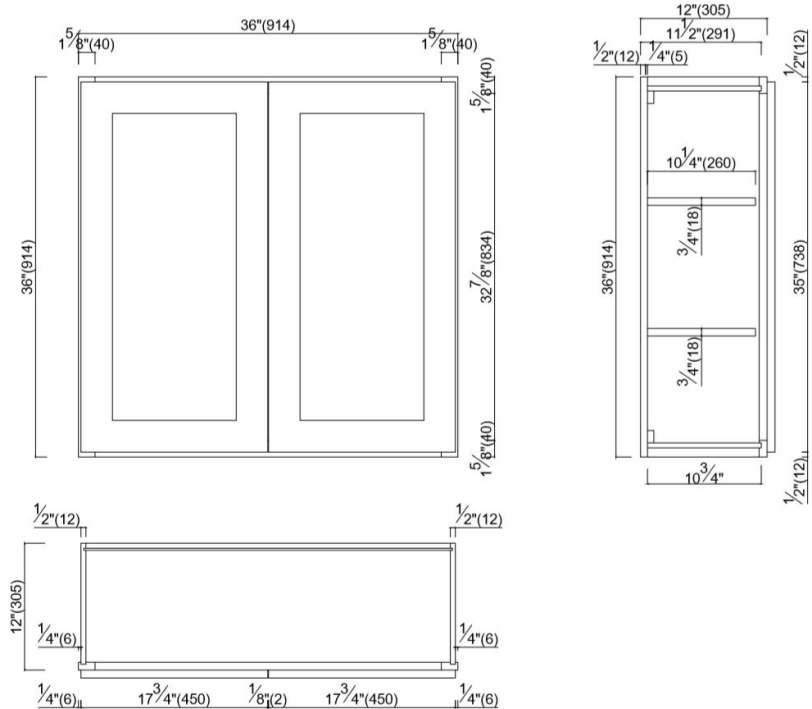

Brookings Fully Assembled Shaker Wall Kitchen Cabinet 36x36x12

Espresso

SPECIFICATIONS

MATERIAL CONSTRUCTION:	Wood
WOOD SPECIES:	Maple
ASSEMBLED DIMENSIONS:	36" H x 36" L x 12" D
ASSEMBLED WEIGHT:	77.81 lbs.
KITCHEN CABINET TYPE:	Wall
MOUNTING TYPE:	Wall Mount
CONSTRUCTION TYPE:	Face Frame
HINGE STYLE:	Soft Close
DOOR STYLE:	2 Solid wood frame shaker
NUMBER OF DRAWERS:	0
DRAWER DIMENSIONS 1:	N/A
DRAWER DIMENSIONS 2:	N/A
DRAWER DIMENSIONS 3:	N/A
DWR BOX MATERIAL:	N/A
DWR CONSTRUCTION:	N/A
DWR GLIDE:	
FAKE DWR QTY:	0
FAKE DWR LOCATION:	N/A

NUMBER OF SHELVES:	2
SHELF STYLE:	Wood
ADJUSTABLE SHELVES:	Yes
SHELF ADJUSTIBILITY INCREMENTS:	2.5"
SHELF DIMENSIONS:	34.75"W x 10.25" D
SHELF THICKNESS:	0.75"
SHELF MATERIAL:	Plywood; Wood
FACE FRAME MATERIAL:	Maple
SIDES MATERIAL:	Plywood
BOTTOM MATERIAL:	Plywood
BACK PANEL MATERIAL:	Plywood
BACK BRACE MATERIAL:	Wood
TOE KICK INSET WIDTH:	N/A