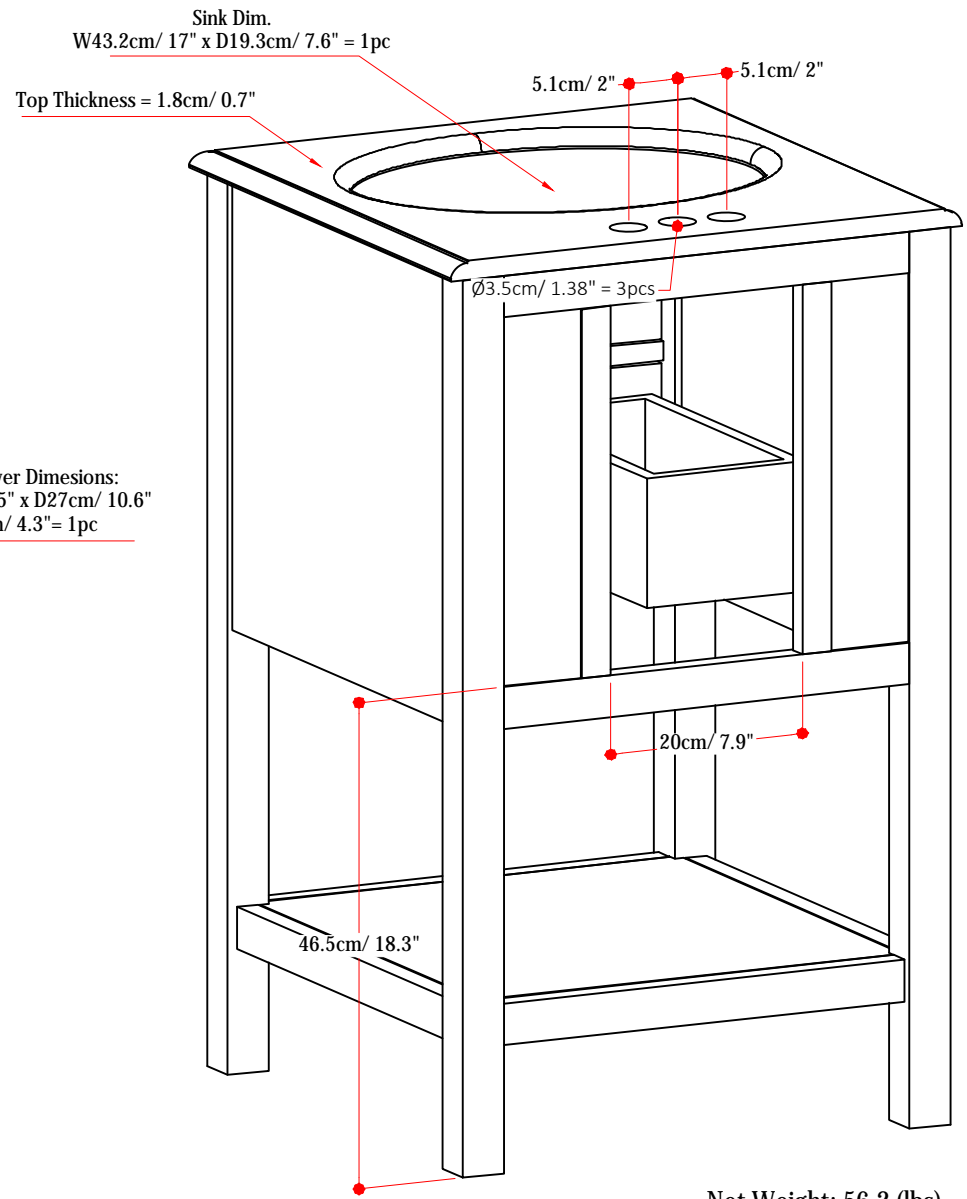

Inner Drawer Dimesions:  
 W36.9cm/ 14.5" x D27cm/ 10.6"  
 x H11cm/ 4.3"= 1pc

Net Weight: 56.2 (lbs)