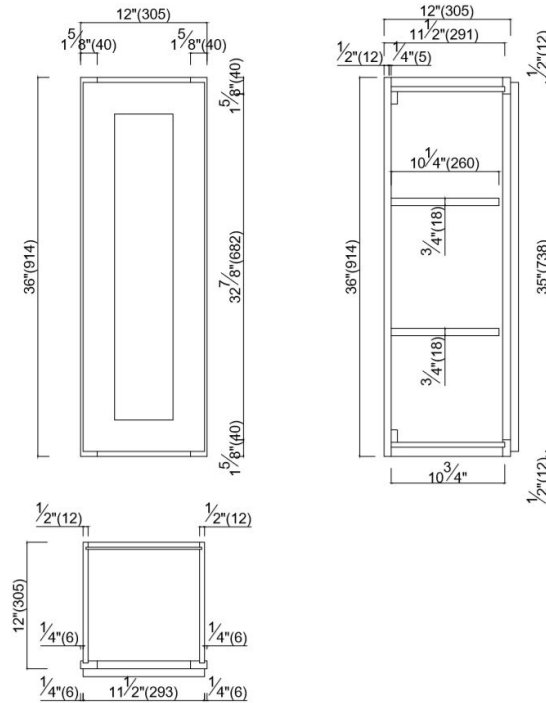

Brookings Fully Assembled Shaker Wall Kitchen Cabinet 12x36x12 White

SPECIFICATIONS

MATERIAL CONSTRUCTION:	Wood	NUMBER OF SHELVES:	2
WOOD SPECIES:	Maple	SHELF STYLE:	Wood
ASSEMBLED DIMENSIONS:	36" H x 12" L x 12" D	ADJUSTABLE SHELVES:	Yes
ASSEMBLED WEIGHT:	24.56 lbs.	SHELF ADJUSTABILITY INCREMENTS:	2.5"
KITCHEN CABINET TYPE:	Wall	SHELF DIMENSIONS:	10.75" W x 10.25" D
MOUNTING TYPE:	Wall Mount	SHELF THICKNESS:	0.75"
CONSTRUCTION TYPE:	Face Frame	SHELF MATERIAL:	Plywood; Wood
HINGE STYLE:	Soft Close	FACE FRAME MATERIAL:	HDF
DOOR STYLE:	1 Solid wood frame shaker	SIDES MATERIAL:	Plywood
NUMBER OF DRAWERS:	0	BOTTOM MATERIAL:	Plywood
DRAWER DIMENSIONS 1:	N/A	BACK PANEL MATERIAL:	Plywood
DRAWER DIMENSIONS 2:	N/A	BACK BRACE MATERIAL:	Wood
DRAWER DIMENSIONS 3:	N/A	TOE KICK INSET WIDTH:	N/A
DWR BOX MATERIAL:	N/A		
DWR CONSTRUCTION:	N/A		
DWR GLIDE:			
FAKE DWR QTY:	0		
FAKE DWR LOCATION:	N/A		