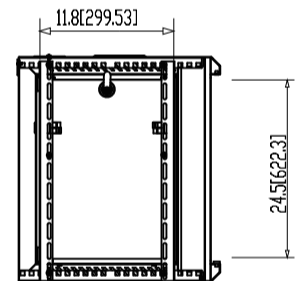

wallmounted network cabinet ,  
 size : 600\*450\*15U . welded construction ,  
 front door glass door . fan included.  
 side panel removable, payload:60KG.  
 Packing with white foam in corners  
 and put in outer carton for shipping.

top view

bottom view

front view

side view

back view

section

Model	Desc
600*450*6U	wallmounted network cabinet , size : 600*450*6U . welded construction , front door glass door . fan included. side panel removable, payload:60KG.Packing with white foam in corners and put in outer carton for shipping.
600*450*9U	wallmounted network cabinet , size : 600*450*9U . welded construction , front door glass door . fan included. side panel removable, payload:60KG.Packing with white foam in corners and put in outer carton for shipping.
600*450*12U	wallmounted network cabinet , size : 600*450*12U . welded construction , front door glass door . fan included. side panel removable, payload:60KG.Packing with white foam in corners and put in outer carton for shipping.
600*450*15U	wallmounted network cabinet , size : 600*450*15U . welded construction , front door glass door . fan included. side panel removable, payload:60KG.Packing with white foam in corners and put in outer carton for shipping.