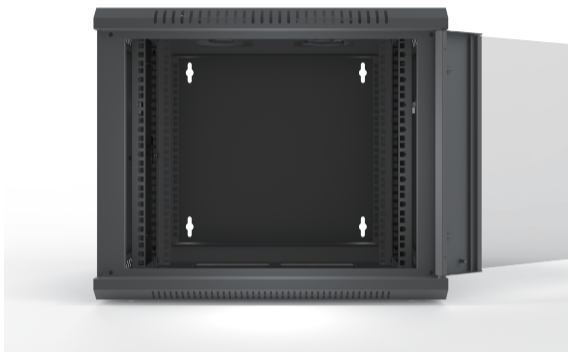

wallmounted network cabinet ,  
 size : 600\*450\*15U . welded construction ,  
 front door glass door . fan included.  
 side panel removable, payload:60KG.  
 Packing with white foam in corners  
 and put in outer carton for shipping.

top view

bottom view

front view

side view

back view

section

Model	Desc
600*450*6U	wallmounted network cabinet , size : 600*450*6U . welded construction , front door glass door . fan included. side panel removable, payload:60KG.Packing with white foam in corners and put in outer carton for shipping.
600*450*9U	wallmounted network cabinet , size : 600*450*9U . welded construction , front door glass door . fan included. side panel removable, payload:60KG.Packing with white foam in corners and put in outer carton for shipping.
600*450*12U	wallmounted network cabinet , size : 600*450*12U . welded construction , front door glass door . fan included. side panel removable, payload:60KG.Packing with white foam in corners and put in outer carton for shipping.
600*450*15U	wallmounted network cabinet , size : 600*450*15U . welded construction , front door glass door . fan included. side panel removable, payload:60KG.Packing with white foam in corners and put in outer carton for shipping.