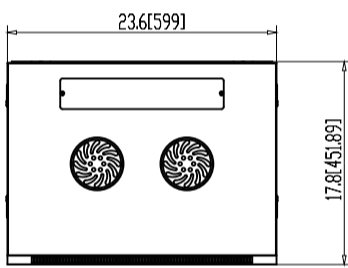

wallmounted network cabinet ,  
 size : 600\*450\*15U . welded construction ,  
 front door glass door . fan included.  
 side panel removable, payload:60KG.  
 Packing with white foam in corners  
 and put in outer carton for shipping.

top view

bottom view

front view

side view

back view

section

Model	Desc
600*450*6U	wallmounted network cabinet , size : 600*450*6U . welded construction , front door glass door . fan included. side panel removable, payload:60KG.Packing with white foam in corners and put in outer carton for shipping.
600*450*9U	wallmounted network cabinet , size : 600*450*9U . welded construction , front door glass door . fan included. side panel removable, payload:60KG.Packing with white foam in corners and put in outer carton for shipping.
600*450*12U	wallmounted network cabinet , size : 600*450*12U . welded construction , front door glass door . fan included. side panel removable, payload:60KG.Packing with white foam in corners and put in outer carton for shipping.
600*450*15U	wallmounted network cabinet , size : 600*450*15U . welded construction , front door glass door . fan included. side panel removable, payload:60KG.Packing with white foam in corners and put in outer carton for shipping.