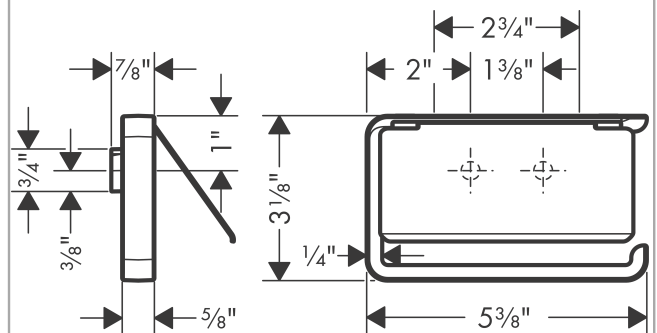

AXOR Universal Accessories
Toilet Paper Holder with Cover
 Finishes : **chrome** Part no. : **42836000**

Description

Features

- Metal
- Wall-mounted
- Mirror-inverted installation is also possible
- Mounting in combination with a soap dish or shelf and/or rail-mounting possible (requires # 42870XXX Modular Adaptor Set)

Design awards

Product image

Scale drawing

AXOR Universal Accessories
Toilet Paper Holder with Cover
Finishes : **chrome** Part no. : **42836000**

Exploded drawing

Year of production: >11/14

AXOR Universal Accessories
Toilet Paper Holder with Cover
 Finishes : **chrome** Part no. : **42836000**

Spare parts list

Year of production: >11/14

Pos.	Description	Part no.	PC	PU
1	mounting set	40915000	0	1
2	excentric socket	97604000	0	1
3	set of covers	92437000	0	1
4	O-ring 13x1,5	98475000	0	1
a	set of adapters	42870000	0	1