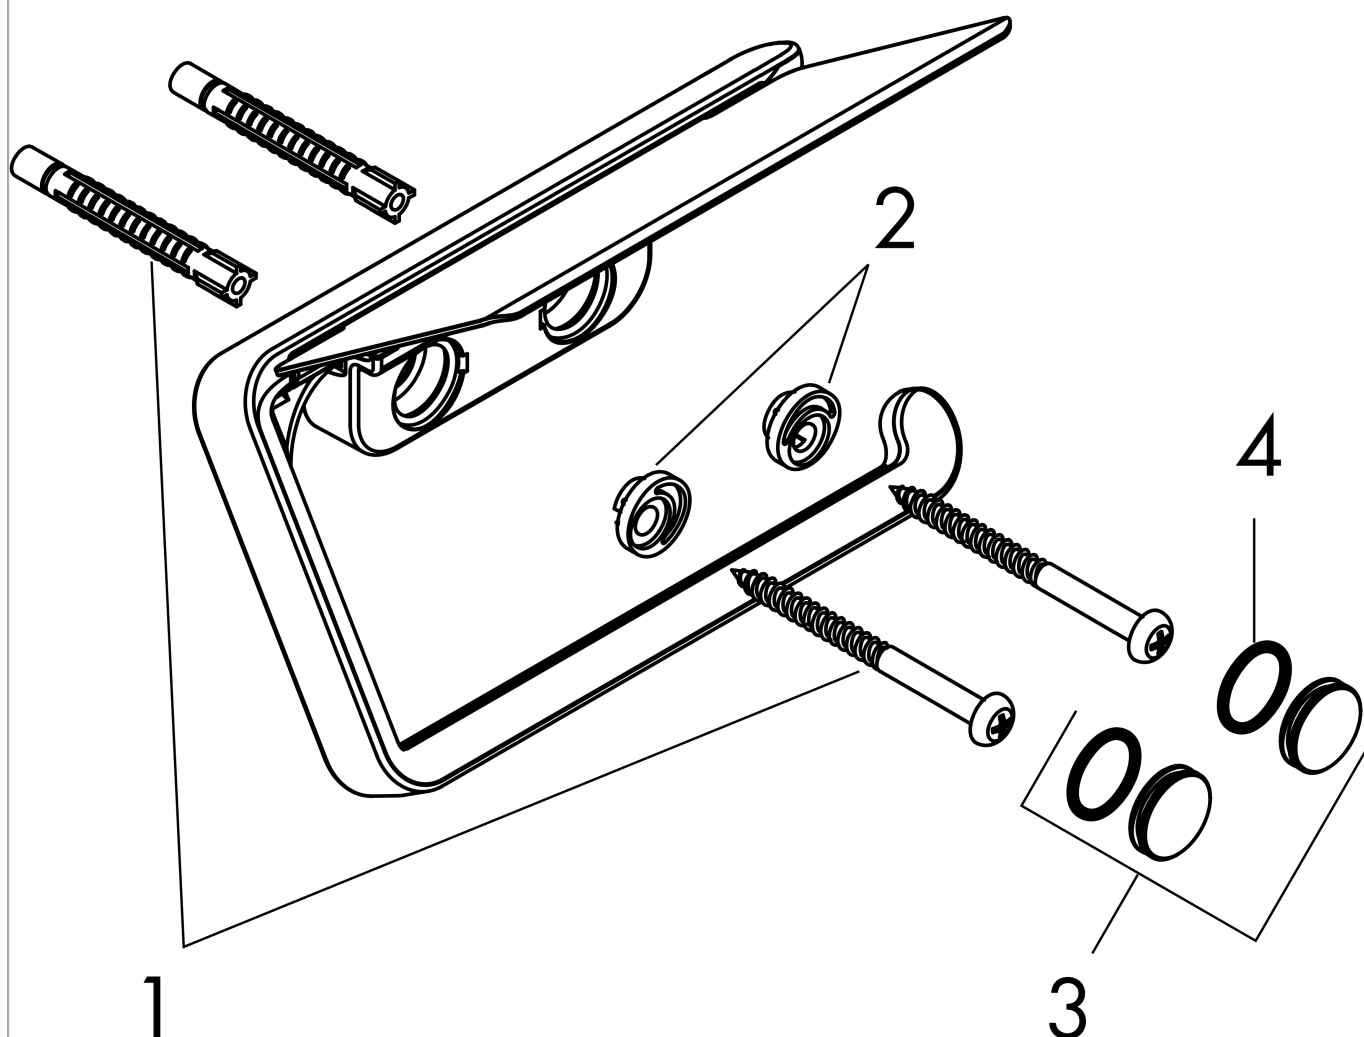

AXOR Universal Accessories
Toilet Paper Holder with Cover
 Finishes : **chrome** Part no. : **42836000**

Description

Features

- Metal
- Wall-mounted
- Mirror-inverted installation is also possible
- Mounting in combination with a soap dish or shelf and/or rail-mounting possible (requires # 42870XXX Modular Adaptor Set)

Design awards

Product image

Scale drawing

AXOR Universal Accessories
Toilet Paper Holder with Cover
Finishes : **chrome** Part no. : **42836000**

Exploded drawing

Year of production: >11/14

AXOR Universal Accessories
Toilet Paper Holder with Cover
 Finishes : **chrome** Part no. : **42836000**

Spare parts list

Year of production: >11/14

Pos.	Description	Part no.	PC	PU
1	mounting set	40915000	0	1
2	excentric socket	97604000	0	1
3	set of covers	92437000	0	1
4	O-ring 13x1,5	98475000	0	1
a	set of adapters	42870000	0	1