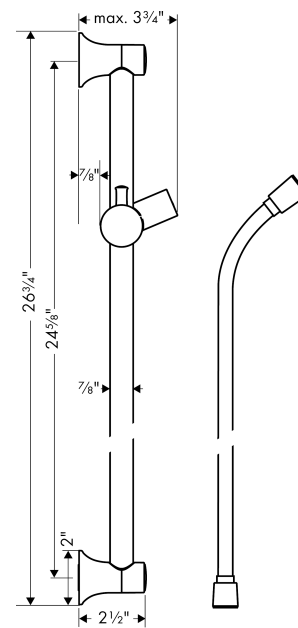

Unica
Wallbar Classic, 24"
 Finishes : **chrome** Part no. : **27617000**

Description

Features

- Consists of: Wallbar, Handshower hose, Slider
- Brass wallbar
- Angle-adjustable holder pivots left and right, slides easily and locks in place

Item details

List Price \$ 264.00

Compliance

Product image

Scale drawing

Unica
 Wallbar Classic, 24"
 Finishes : chrome Part no. : 27617000

Exploded drawing

Year of production: >04/08

Unica
Wallbar Classic, 24"
 Finishes : **chrome** Part no. : **27617000**

Spare parts list

Year of production: >04/08

Pos.	Description	Part no.	Price	PU
1	wall support	95171000	-	1
2	cover	95129000	-	1
3	mounting set	96179000	-	1
4	tile-matching-disk	98992000	-	1
5	shower hose Sensoflex 1,60 m	28136000	-	1
6	support, assy	95172000	-	1
7	guide	98918000	-	1
8	shelf Casetta	28678000	-	1
9	clip for Casetta, Ø 22 mm	96189000	-	1
a	seal	98058000	-	1