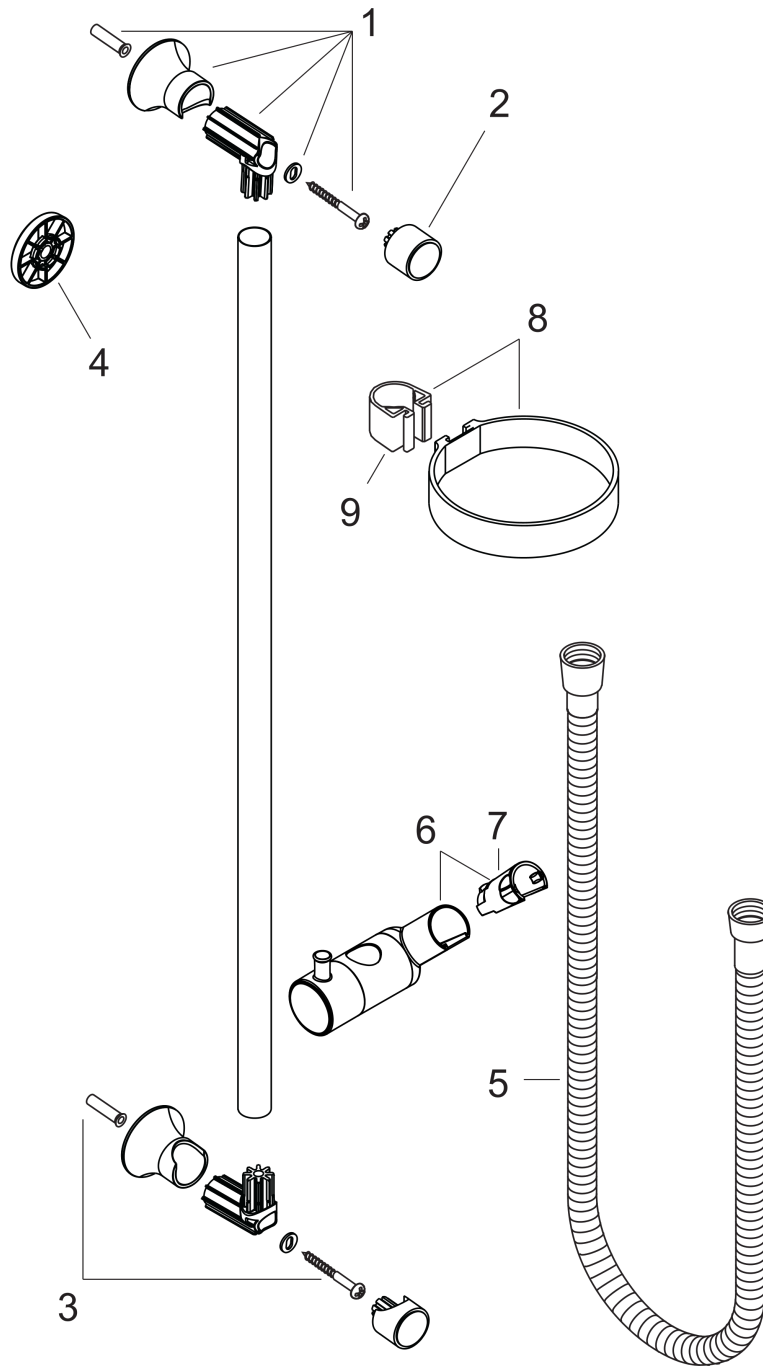

Unica
Wallbar Classic, 24"
 Finishes : **chrome** Part no. : **27617000**

Description

Features

- Consists of: Wallbar, Handshower hose, Slider
- Brass wallbar
- Angle-adjustable holder pivots left and right, slides easily and locks in place

Item details

List Price \$ 264.00

Compliance

Product image

Scale drawing

Unica
 Wallbar Classic, 24"
 Finishes : chrome Part no. : 27617000

Exploded drawing

Year of production: >04/08

Unica
Wallbar Classic, 24"
 Finishes : **chrome** Part no. : **27617000**

Spare parts list

Year of production: >04/08

Pos.	Description	Part no.	Price	PU
1	wall support	95171000	-	1
2	cover	95129000	-	1
3	mounting set	96179000	-	1
4	tile-matching-disk	98992000	-	1
5	shower hose Sensoflex 1,60 m	28136000	-	1
6	support, assy	95172000	-	1
7	guide	98918000	-	1
8	shelf Casetta	28678000	-	1
9	clip for Casetta, Ø 22 mm	96189000	-	1
a	seal	98058000	-	1