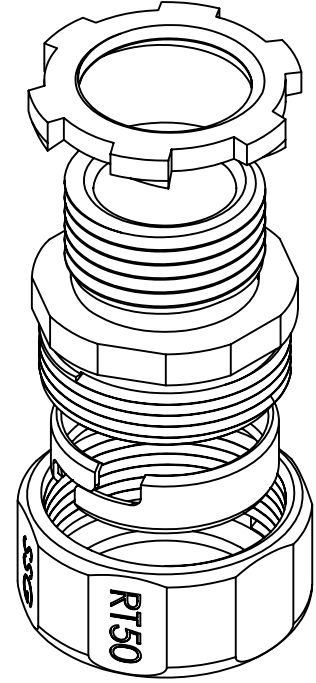

SIDES	BOTTOM
Material:C1018 Seamless steel tube	

CUTAWAY VIEW A-A

This data sheet is for reference only .GARVIN INDUSTRIES reserves the right to make changes to the design without prior notice.

DESCRIPTION
TRADE REFERENCE TERMS

STANDARD PACKING
25 PCS

<b>GARVIN INDUSTRIES</b>		
TITLE NO-THREAD CONNECTOR & COUPLINGS		
SIZE A4	DWG NO. RT50	REV A
DATA SHEET		