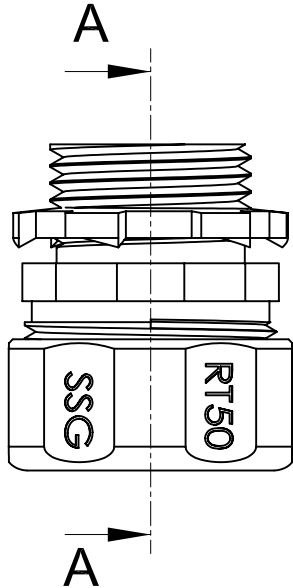

SIDES	BOTTOM
Material:C1018 Seamless steel tube	

CUTAWAY VIEW A-A

This data sheet is for reference only .GARVIN INDUSTRIES reserves the right to make changes to the design without prior notice.

DESCRIPTION
TRADE REFERENCE TERMS

STANDARD PACKING
25 PCS

<b>GARVIN INDUSTRIES</b>		
TITLE NO-THREAD CONNECTOR & COUPLINGS		
SIZE A4	DWG NO. RT50	REV A
DATA SHEET		