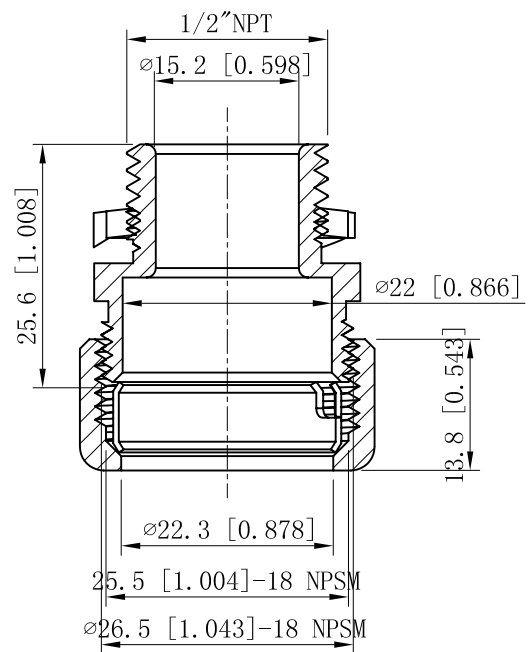

SIDES	BOTTOM
Material:C1018 Seamless steel tube	

CUTAWAY VIEW A-A

This data sheet is for reference only .GARVIN INDUSTRIES reserves the right to make changes to the design without prior notice.

DESCRIPTION
TRADE REFERENCE TERMS

STANDARD PACKING
25 PCS

<b>GARVIN INDUSTRIES</b>		
TITLE NO-THREAD CONNECTOR & COUPLINGS		
SIZE A4	DWG NO. RT50	REV A
DATA SHEET		