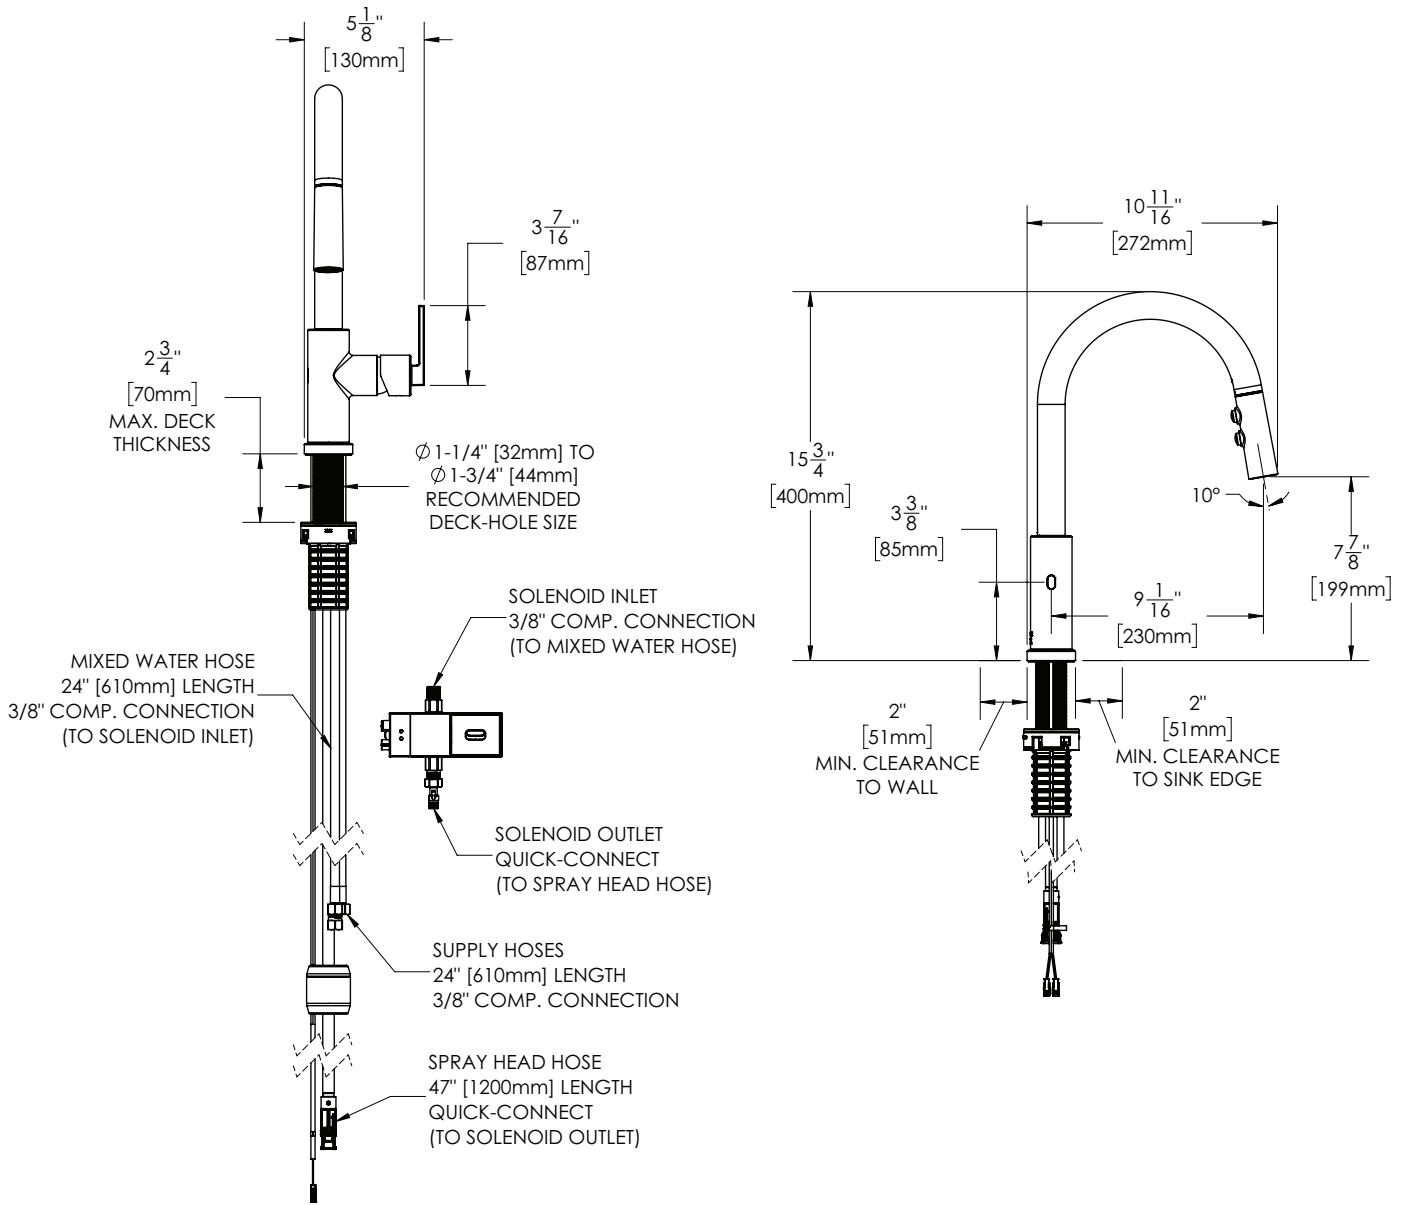

Lura® Sensor Pull Down Kitchen Faucet

FEATURES:

- 1.8 GPM (6.8 L/min) flow rate
- Brass construction
- Side mounted sensor eye
- Battery powered (6-AA included)
- Side lever handle
- 1/4 turn ceramic cartridge
- Flexible stainless steel inlet supply lines included, with 3/8" compression fittings
- Two function pull down sprayer: aerated and spray
- Corrosion resistant finishes
- Coordinates with Lura collection

Architect/Engineer Approval Space:

P: 800-537-2107
F: 800-977-2747
W: WWW.SPEAKMAN.COM
R: 01-JANUARY 2022

Lura® Sensor Pull Down Kitchen Faucet

1. All dimensions are in inches (millimeters) unless otherwise specified and are subject to change without notice.