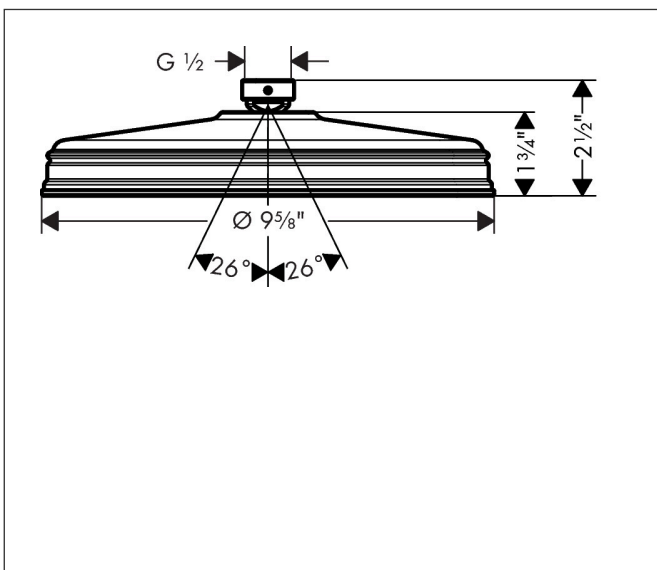

Drawing

Technology

Spray Types