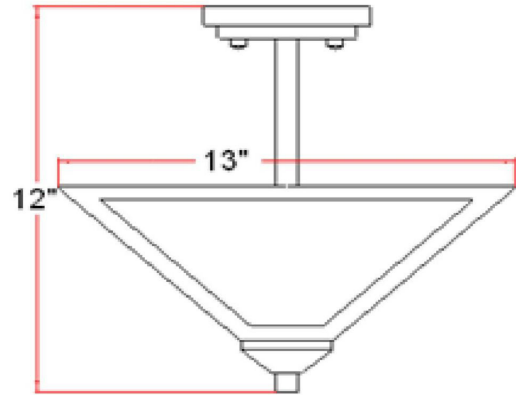

Torino 2-Light Semi Flush Mount Ceiling Light  
Satin Nickel

**SPECIFICATIONS**

<b>MOUNTING:</b>	Semi Flush Mount	<b>LED BRIGHTNESS (LUMENS):</b>	N/A
<b>SLOPED CEILING ADAPTABLE:</b>	No	<b>LED COLOR CORRELATED TEMPERATURE (CCT):</b>	N/A
<b>LAMP TYPE 1:</b>	Maximum 60W Medium Base Bulb	<b>LED COLOR RENDERING INDEX (CRI):</b>	N/A
<b>BULB INCLUDED:</b>	No	<b>LED EFFICACY:</b>	N/A
<b>WATTS PER BULB:</b>	60W	<b>LED AVERAGE RATED LIFE:</b>	N/A
<b>TOTAL WATTAGE:</b>	120W	<b>ENERGY EFFICIENT:</b>	No
<b>DIMMABLE:</b>	Yes	<b>LIGHTING AMPS:</b>	N/A
<b>MATERIAL CONSTRUCTION:</b>	Steel	<b>VOLTAGE:</b>	120V
<b>ASSEMBLED DIMENSIONS:</b>	12" H x 13" L x 13" D		
<b>WEIGHT:</b>	7.24 lbs.		
<b>BACKPLATE DIMENSIONS:</b>	N/A		
<b>CANOPY/PLATE DIMENSIONS:</b>	N/A		
<b>GLASS/SHADE DIMENSIONS:</b>	13" L x 13" W		
<b>GLASS/SHADE MATERIAL:</b>	Glass		
<b>GLASS/SHADE TYPE:</b>	Snow		
<b>GLASS/SHADE COLOR:</b>	White		