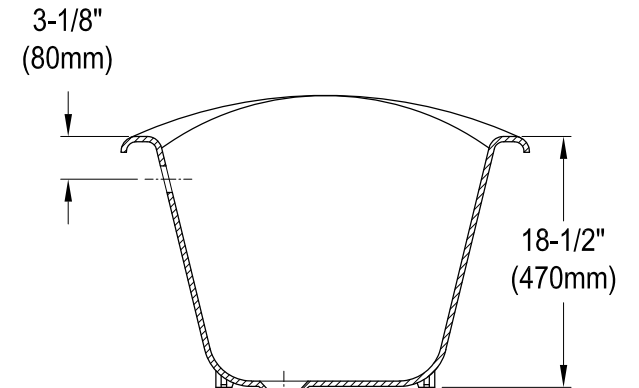

VCTNDS6731NL0,1,2,5,8,W

67" Cast Iron Clawfoot Tub

M10 x 20 (4 pcs)

Section A-A