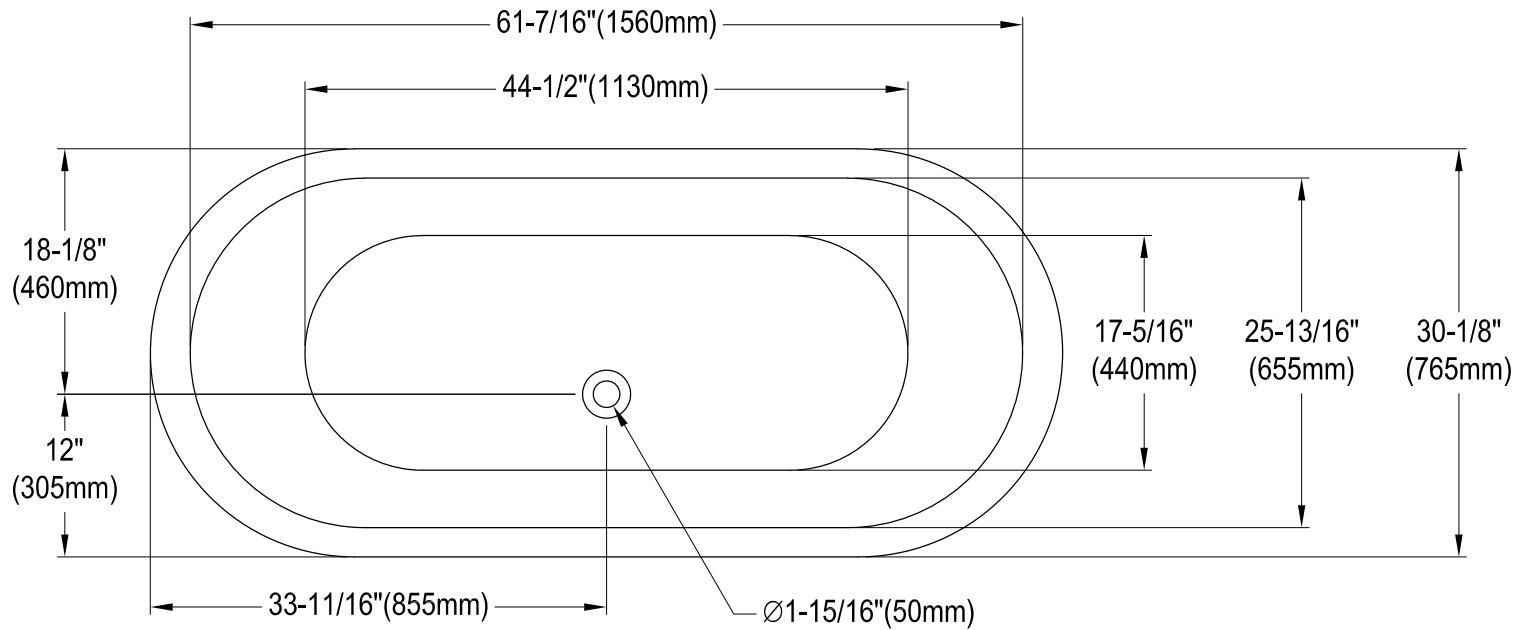

VCTNDS6731NL0,1,2,5,8,W

67" Cast Iron Clawfoot Tub

M10 x 20 (4 pcs)

Section A-A