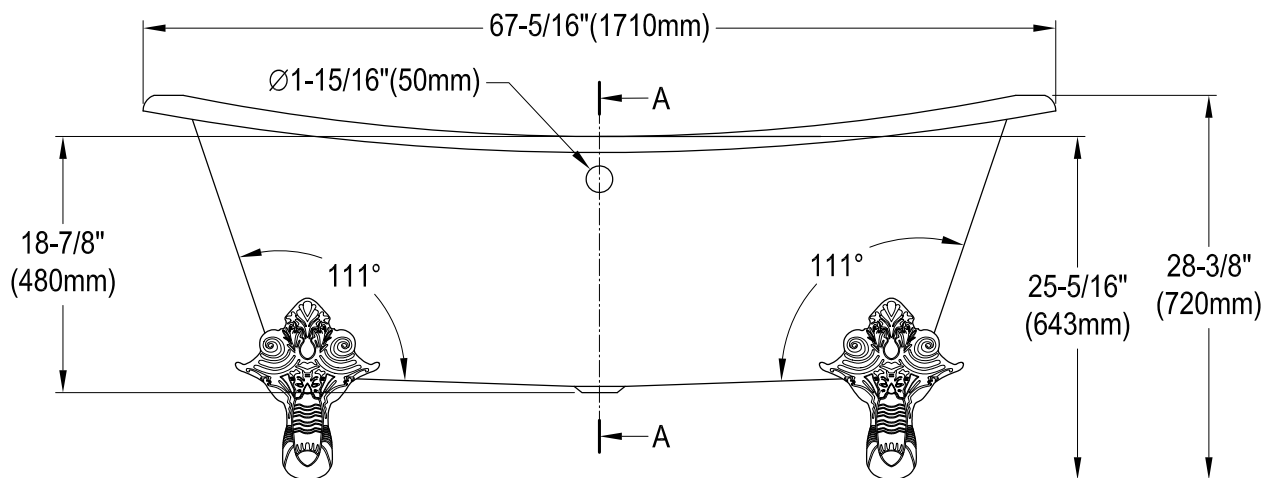

VCTNDS6731NL0,1,2,5,8,W

67" Cast Iron Clawfoot Tub

M10 x 20 (4 pcs)

Section A-A