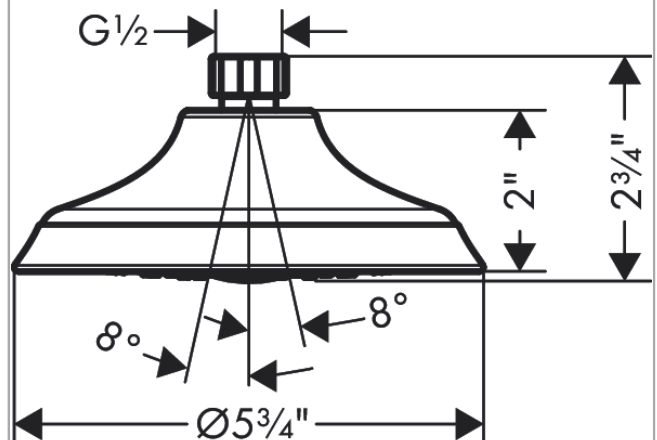

Joleena
Showerhead 150 1-Jet, 1.5 GPM
 Finishes : **brushed nickel** Part no. : **04781820**

Description

Features

- 45 no-clog spray channels
- Spray modes: Full
- Flow: 1.5 GPM (5.7 L/Min)
- Fully-finished matching spray face

Item details

List Price \$ 100.00

Technology

Compliance

Product image

Scale drawing

Joleena

Showerhead 150 1-Jet, 1.5 GPM

Finishes : brushed nickel Part no. : 04781820

Exploded drawing

Year of production: >01/20