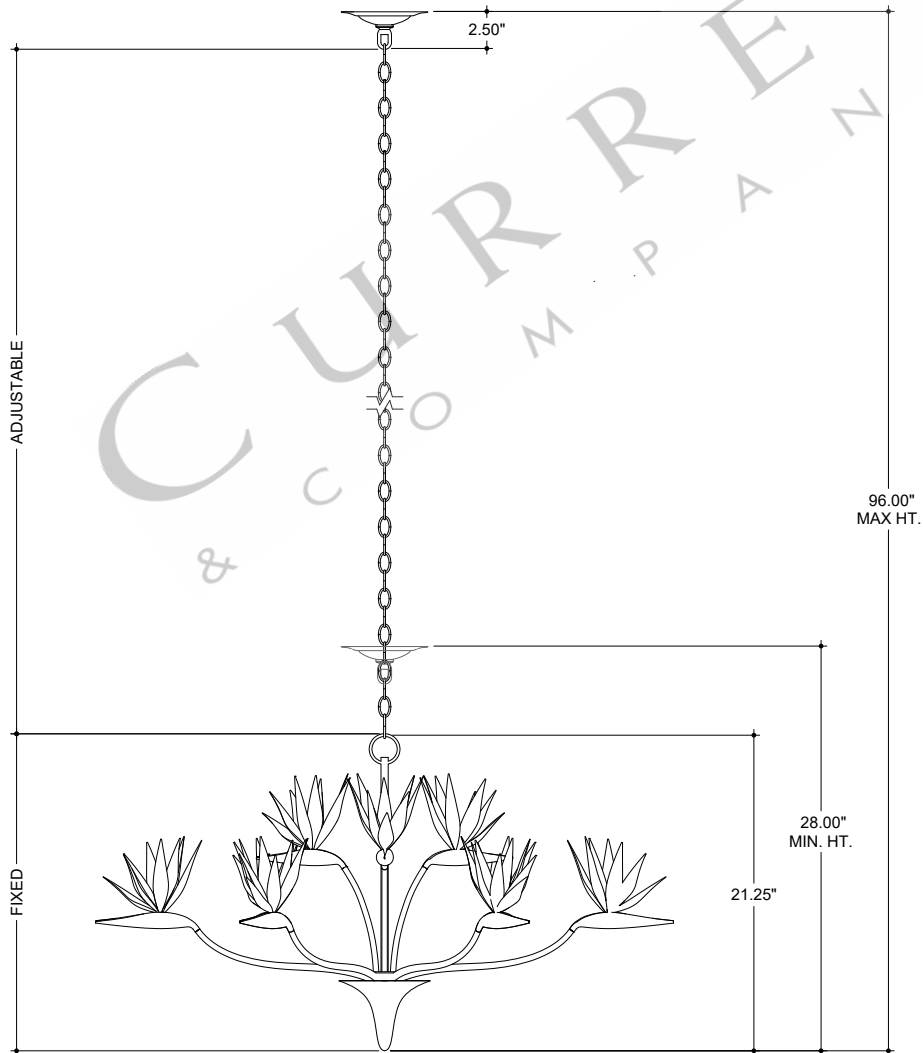

39.50" DIA. BODY
 6.00" DIA. CANOPY
 1.00" H X 4.25" W CROSS BAR

TOP VIEW

CANOPY DETAIL

FRONT VIEW

CURREY & COMPANY