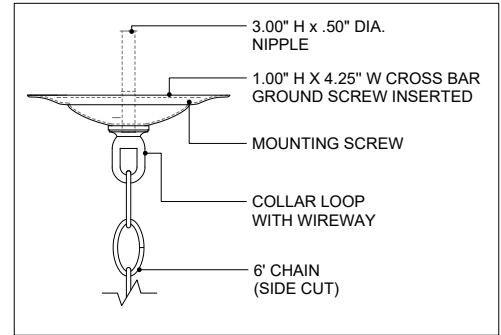

39.50" DIA. BODY
 6.00" DIA. CANOPY
 1.00" H X 4.25" W CROSS BAR

TOP VIEW

CANOPY DETAIL

FRONT VIEW

CURREY & COMPANY