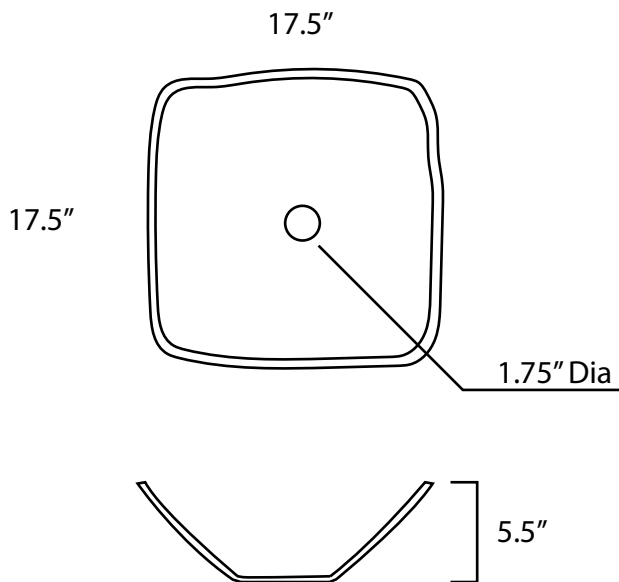

# ANZZI™

Perfection is our Tradition™

---

LS-AZ059  
LS-AZ8110

ANZZI VESSEL SINK DIMENSIONS

---

Visit us at [www.ANZZI.com](http://www.ANZZI.com)  
or call us at 1-844-44-ANZZI

Measurements are approximate and subject to change.