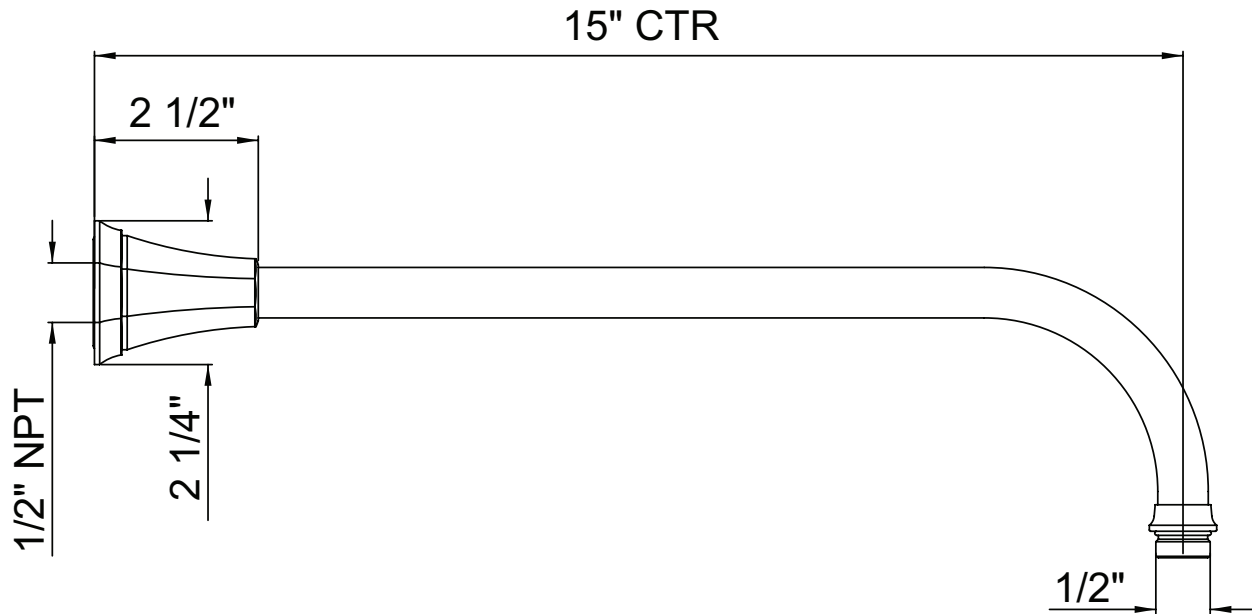

For warranty or additional information, contact:

U.S.A.
houseofrohl.com/support
1-800-777-9762

QUEBEC / MARITIMES / WESTERN CANADA
QUÉBEC / MARITIMES / OUEST CANADIEN
QUEBEC / MARITIMOS / CANADA OCCIDENTAL
houseofrohl.ca/support
1-866-473-8442

ONTARIO
houseofrohl.ca/support
1-800-287-5354