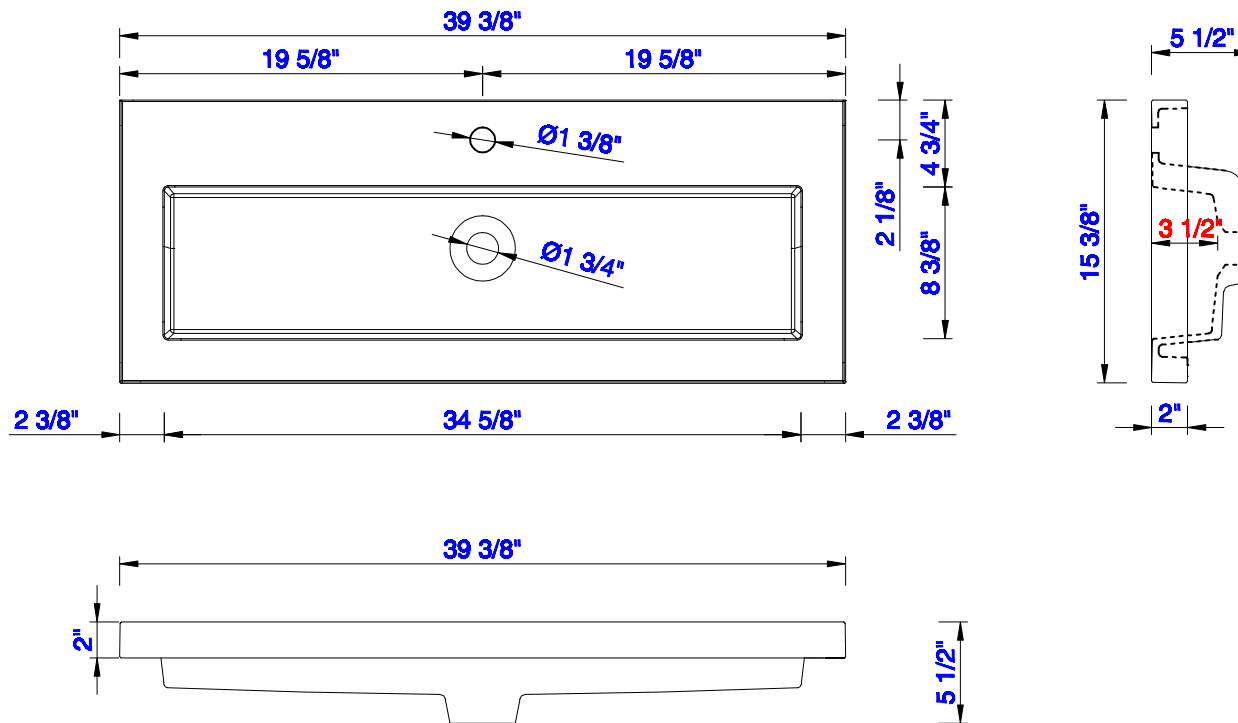

39 3/8"

Item Number:  
SSP-S4016-WG

JAMES MARTIN

VANITIES™

Resin 39 3/8" Single Basin  
Diagrams with Dimensions  
page 01 of 01

1000mm

Item Number:  
SSP-S4016-WG

JAMES MARTIN

VANITIES™

Resin 1000mm Single Basin  
Diagrams with Dimensions  
page 01 of 01