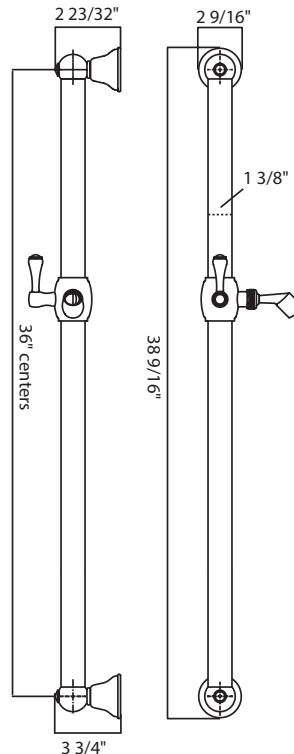

For warranty or additional information, contact:

U.S.A.
houseofrohl.com/support
1-800-777-9762

QUEBEC / MARITIMES / WESTERN CANADA
QUÉBEC / MARITIMES / OUEST CANADIEN
QUEBEC / MARITIMOS / CANADA OCCIDENTAL
houseofrohl.ca/support
1-866-473-8442

ONTARIO
houseofrohl.ca/support
1-800-287-5354