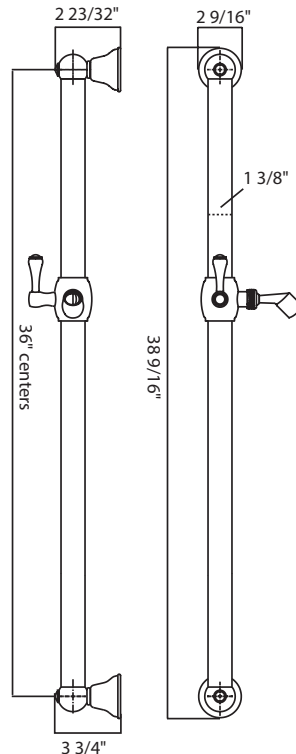

For warranty or additional information, contact:

U.S.A.
houseofrohl.com/support
1-800-777-9762

QUEBEC / MARITIMES / WESTERN CANADA
QUÉBEC / MARITIMES / OUEST CANADIEN
QUEBEC / MARITIMOS / CANADA OCCIDENTAL
houseofrohl.ca/support
1-866-473-8442

ONTARIO
houseofrohl.ca/support
1-800-287-5354