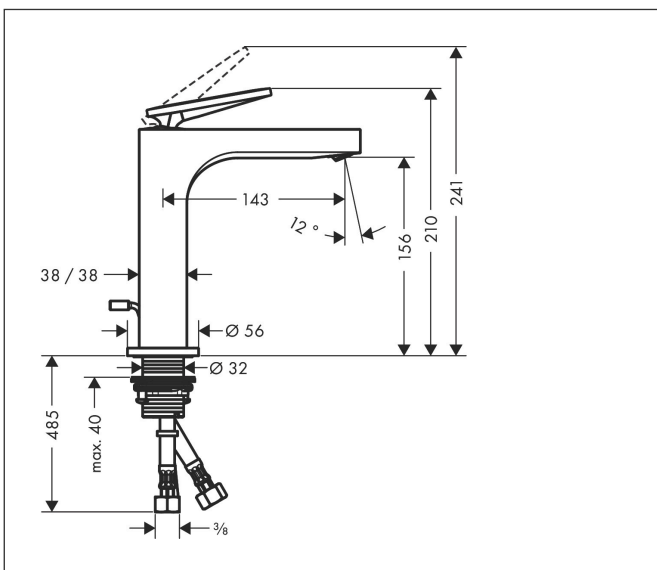

Brand AXOR
 Art. Name **AXOR Citterio** Single-Hole Faucet 160 with Pop-Up Drain- Rhombic Cut, 1.2 GPM
 Art. Nr. 39071341
 Surface brushed black chrome
 Pos. 1

Product Picture

Features

- Consists of: Single-handle faucet, Pop-up assembly
- Spray modes: Laminar spray
- Angle-adjustable spray
- Flow: 1.2 GPM (4.5 L/Min)
- Ceramic cartridge
- Includes pop-up drain

Drawing

Technology