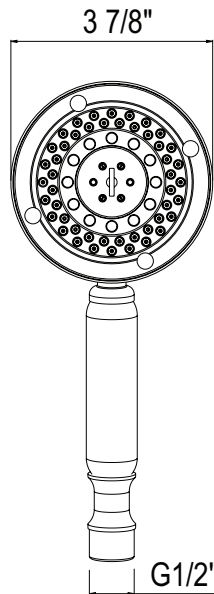

For warranty or additional information, contact:

U.S.A.
houseofrohl.com/support
1-800-777-9762

QUEBEC / MARITIMES / WESTERN CANADA
QUÉBEC / MARITIMES / OUEST CANADIEN
QUEBEC / MARITIMOS / CANADA OCCIDENTAL
houseofrohl.ca/support
1-866-473-8442

ONTARIO
houseofrohl.ca/support
1-800-287-5354