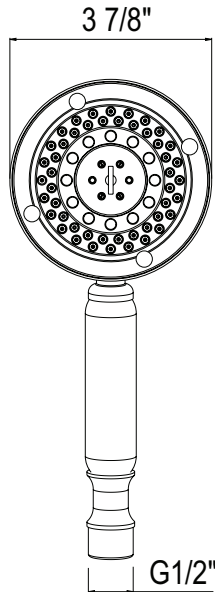

For warranty or additional information, contact:

U.S.A.
houseofrohl.com/support
1-800-777-9762

QUEBEC / MARITIMES / WESTERN CANADA
QUÉBEC / MARITIMES / OUEST CANADIEN
QUEBEC / MARITIMOS / CANADA OCCIDENTAL
houseofrohl.ca/support
1-866-473-8442

ONTARIO
houseofrohl.ca/support
1-800-287-5354