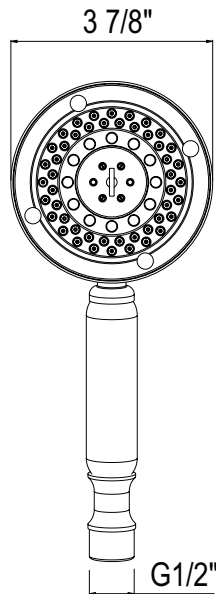

For warranty or additional information, contact:

U.S.A.
houseofrohl.com/support
1-800-777-9762

QUEBEC / MARITIMES / WESTERN CANADA
QUÉBEC / MARITIMES / OUEST CANADIEN
QUEBEC / MARITIMOS / CANADA OCCIDENTAL
houseofrohl.ca/support
1-866-473-8442

ONTARIO
houseofrohl.ca/support
1-800-287-5354