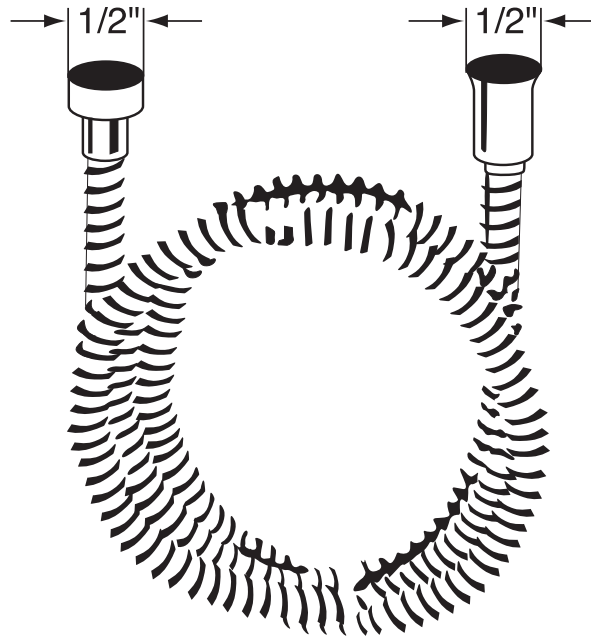

For warranty or additional information, contact:

U.S.A.
houseofrohl.com/support
1-800-777-9762

QUEBEC / MARITIMES / WESTERN CANADA
QUÉBEC / MARITIMES / OUEST CANADIEN
QUEBEC / MARITIMOS / CANADA OCCIDENTAL
houseofrohl.ca/support
1-866-473-8442

ONTARIO
houseofrohl.ca/support
1-800-287-5354