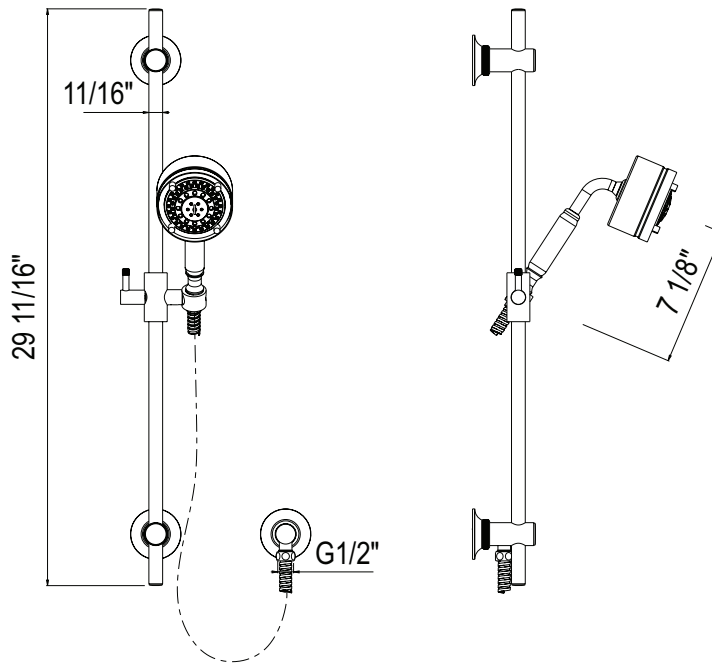

SPÉCIFICATIONS

DESCRIPTION

- Complète la collection Graceline® et autres collections de style transitionnel
- Douchette à fonction unique 402HS5
- Boyau de douche 150 cm (59")
- Barre Ø 19mm (3/4")

DÉBITS DISPONIBLES

- 1,8 GPM/6,7 LPM à 60 PSI (conforme WaterSense et CEC)

CERTIFICATION

- A112.18.1/ CSA B125.1
- CEC

GARANTIE

- La plupart des produits ou pièces comportent des « garanties limitées » contre les défauts de fabrication. Pour les clients américains, veuillez visiter houseofrohl.com/support et pour les clients canadiens, veuillez visiter houseofrohl.ca/support pour la garantie complète du produit et du fini.

MODÈLES: MB2046

For warranty or additional information, contact:

U.S.A.
houseofrohl.com/support
1-800-777-9762

QUEBEC / MARITIMES / WESTERN CANADA
QUÉBEC / MARITIMES / OUEST CANADIEN
QUEBEC / MARITIMOS / CANADA OCCIDENTAL
houseofrohl.ca/support
1-866-473-8442

ONTARIO
houseofrohl.ca/support
1-800-287-5354