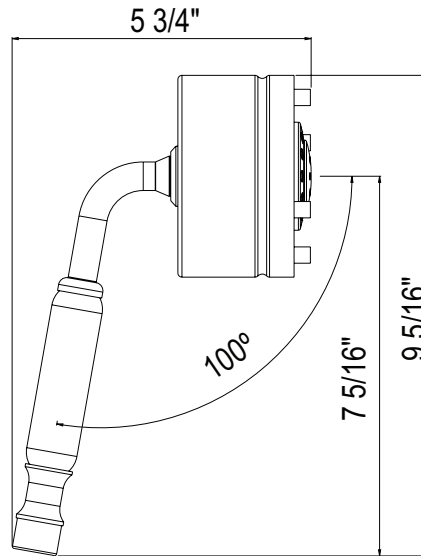

For warranty or additional information, contact:

U.S.A.
houseofrohl.com/support
1-800-777-9762

QUEBEC / MARITIMES / WESTERN CANADA
QUÉBEC / MARITIMES / OUEST CANADIEN
QUEBEC / MARITIMOS / CANADA OCCIDENTAL
houseofrohl.ca/support
1-866-473-8442

ONTARIO
houseofrohl.ca/support
1-800-287-5354