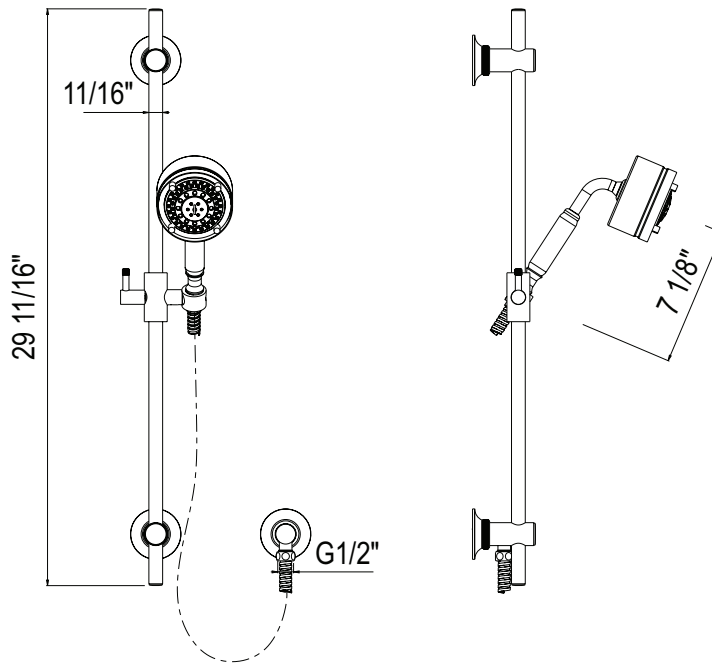

SPECIFICATIONS

DESCRIPTION

- Complements Graceline® collection and other transitional designs
- 5-function 402HS5 handshower
- 59" (150 cm) shower hose
- Ø 3/4" (19mm) slide bar

FLOW

- 1.8 GPM/6.7 LPM at 60 PSI (WaterSense and CEC compliant)

Handshower Set With 24" Slide Bar and 5-Function Handshower

MODEL: MB2046

For warranty or additional information, contact:

U.S.A.
houseofrohl.com/support
 1-800-777-9762

QUEBEC / MARITIMES / WESTERN CANADA
 QUÉBEC / MARITIMES / OUEST CANADIEN
 QUEBEC / MARITIMOS / CANADA OCCIDENTAL
houseofrohl.ca/support
 1-866-473-8442

ONTARIO
houseofrohl.ca/support
 1-800-287-5354

SPÉCIFICATIONS

DESCRIPTION

- Complète la collection Graceline® et autres collections de style transitionnel
- Douchette à fonction unique 402HS5
- Boyau de douche 150 cm (59")
- Barre Ø 19mm (3/4")