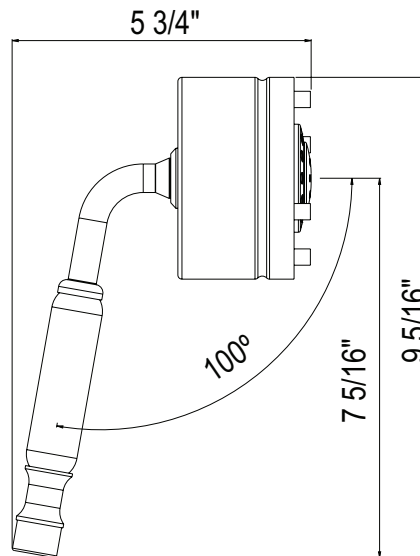

For warranty or additional information, contact:

U.S.A.
houseofrohl.com/support
1-800-777-9762

QUEBEC / MARITIMES / WESTERN CANADA
QUÉBEC / MARITIMES / OUEST CANADIEN
QUEBEC / MARITIMOS / CANADA OCCIDENTAL
houseofrohl.ca/support
1-866-473-8442

ONTARIO
houseofrohl.ca/support
1-800-287-5354