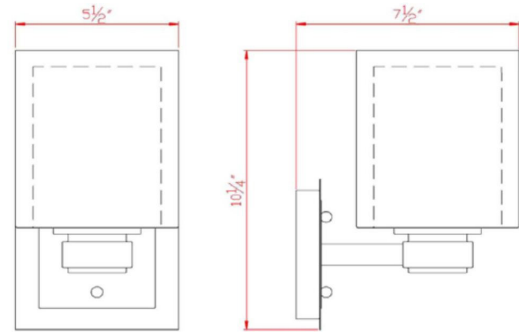

Oslo I-Light Wall Mount
Satin Nickel

SPECIFICATIONS

MOUNTING:	Wall Mount	LED BRIGHTNESS (LUMENS):	N/A
SLOPED CEILING ADAPTABLE:	No	LED COLOR CORRELATED TEMPERATURE (CCT):	N/A
LAMP TYPE 1:	1 lamp 60W Incandescent A19	LED COLOR RENDERING INDEX (CRI):	N/A
BULB INCLUDED:	No	LED EFFICACY:	N/A
WATTS PER BULB:	60W	LED AVERAGE RATED LIFE:	N/A
TOTAL WATTAGE:	60W	ENERGY EFFICIENT:	No
DIMMABLE:	Yes	LIGHTING AMPS:	N/A
MATERIAL CONSTRUCTION:	Steel	VOLTAGE:	120V
ASSEMBLED DIMENSIONS:	10.25" H x 5.5" L x 7.5" D		
WEIGHT:	3.49 lbs.		
BACKPLATE DIMENSIONS:	5.5" H x 5.5" W		
CANOPY/PLATE DIMENSIONS:	N/A		
GLASS/SHADE DIMENSIONS:	6.5" H x 5.5" L x 5.5" D		
GLASS/SHADE MATERIAL:	Glass		
GLASS/SHADE TYPE:	Clear		
GLASS/SHADE COLOR:	Clear		