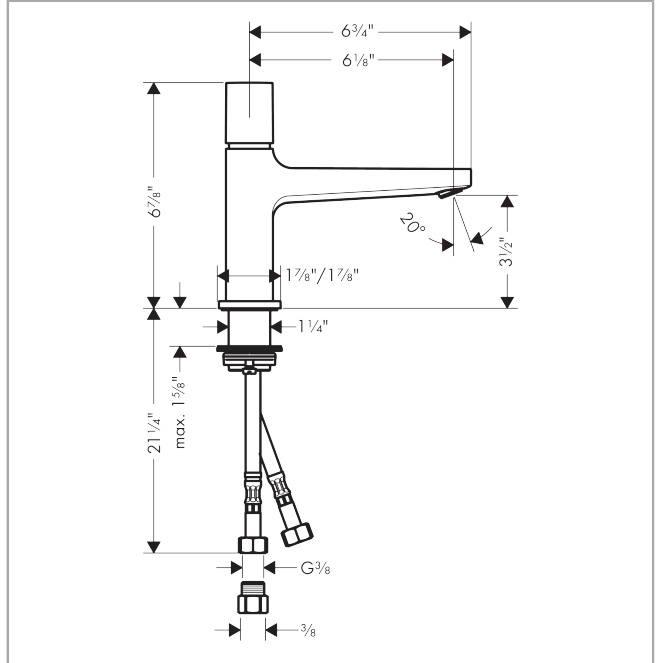

Metropol
Single-Hole Faucet 100 Select, 1.2 GPM
 Finishes : **brushed nickel** Part no. : **32570821**

Description

Features

- Aerated spray
- Flow: 1.2 GPM (4.5 L/Min)
- Select cartridge for easy, intuitive operation: Push handle to turn water on and off, and turn to adjust temperature
- Does not include: Pop-up assembly

Item details

List Price \$ 497.00

Technology

Compliance

Product image

Scale drawing

Metropol
Single-Hole Faucet 100 Select, 1.2 GPM
 Finishes : **brushed nickel** Part no. : **32570821**

Exploded drawing

Year of production: >01/18

Metropol
Single-Hole Faucet 100 Select, 1.2 GPM
 Finishes : **brushed nickel** Part no. : **32570821**

Spare parts list

Year of production: >01/18

Pos.	Description	Part no.	Price	PU
1	handle	93070820	-	1
2	adapter for handle	92526000	-	1
3	nut	92528000	-	1
4	O-ring 27x1,5	92527000	-	1
5	cartridge, assy	92529000	-	1
6	adapter for cartridge	98866000	-	1
7	O-ring 23x2	98398000	-	1
8	aerator M24x1 (4,5 l/min)	93202000	-	1
9	service tool	95661000	-	1
10	escutcheon	93048820	-	1
11	flat seal	98749000	-	1
12	fixing set (Ø 32)	13961000	-	1
13	lever collar	97548000	-	1
14	connection hose 450 mm M8x0,75 G3/8	92531000	-	1
15	O-ring 7x1,5	98422000	-	1
16	non return valve DW 10	96456000	-	1
17	filter	92532000	-	1
18	sealing set	92533000	-	1
a	adapter for connection hose	88802000	-	1