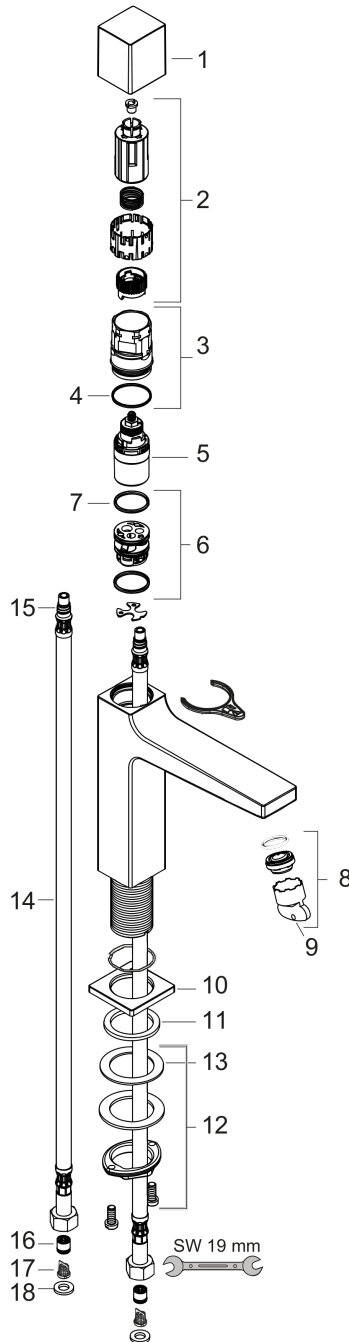

Metropol
Single-Hole Faucet 100 Select, 1.2 GPM
 Finishes : **brushed nickel** Part no. : **32570821**

Description

Features

- Aerated spray
- Flow: 1.2 GPM (4.5 L/Min)
- Select cartridge for easy, intuitive operation: Push handle to turn water on and off, and turn to adjust temperature
- Does not include: Pop-up assembly

Item details

List Price \$ 497.00

Technology

Compliance

Product image

Scale drawing

Metropol
Single-Hole Faucet 100 Select, 1.2 GPM
 Finishes : **brushed nickel** Part no. : **32570821**

Exploded drawing

Year of production: >01/18

Metropol
Single-Hole Faucet 100 Select, 1.2 GPM
 Finishes : **brushed nickel** Part no. : **32570821**

Spare parts list

Year of production: >01/18

Pos.	Description	Part no.	Price	PU
1	handle	93070820	-	1
2	adapter for handle	92526000	-	1
3	nut	92528000	-	1
4	O-ring 27x1,5	92527000	-	1
5	cartridge, assy	92529000	-	1
6	adapter for cartridge	98866000	-	1
7	O-ring 23x2	98398000	-	1
8	aerator M24x1 (4,5 l/min)	93202000	-	1
9	service tool	95661000	-	1
10	escutcheon	93048820	-	1
11	flat seal	98749000	-	1
12	fixing set (Ø 32)	13961000	-	1
13	lever collar	97548000	-	1
14	connection hose 450 mm M8x0,75 G3/8	92531000	-	1
15	O-ring 7x1,5	98422000	-	1
16	non return valve DW 10	96456000	-	1
17	filter	92532000	-	1
18	sealing set	92533000	-	1
a	adapter for connection hose	88802000	-	1