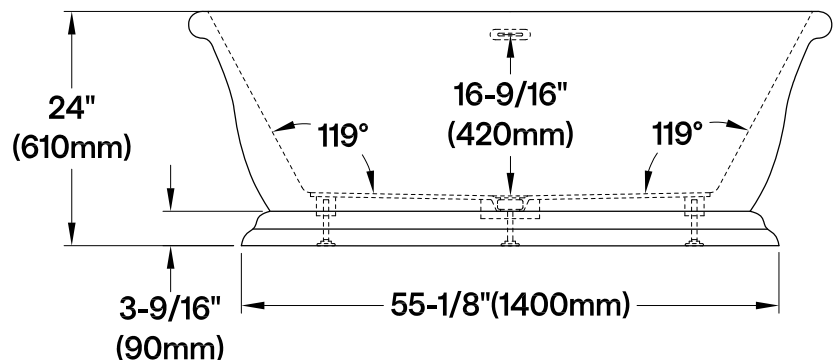

VTSQ663124

66" Acrylic Pedestal Tub with Drain

Section A-A

- M14 x 120 (4 pcs)
 - M14 x 100 (1 pc)
-