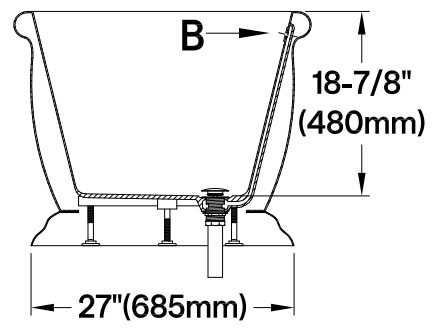

VTSQ663124

66" Acrylic Pedestal Tub with Drain

Section A-A

- M14 x 120 (4 pcs)
 - M14 x 100 (1 pc)
-