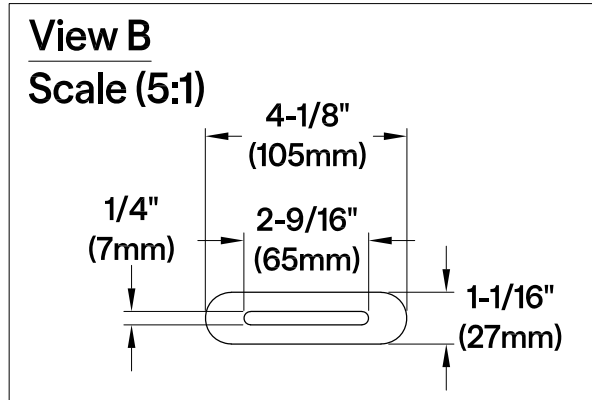

VTSQ663124

66" Acrylic Pedestal Tub with Drain

Section A-A

- M14 x 120 (4 pcs)
 - M14 x 100 (1 pc)
-