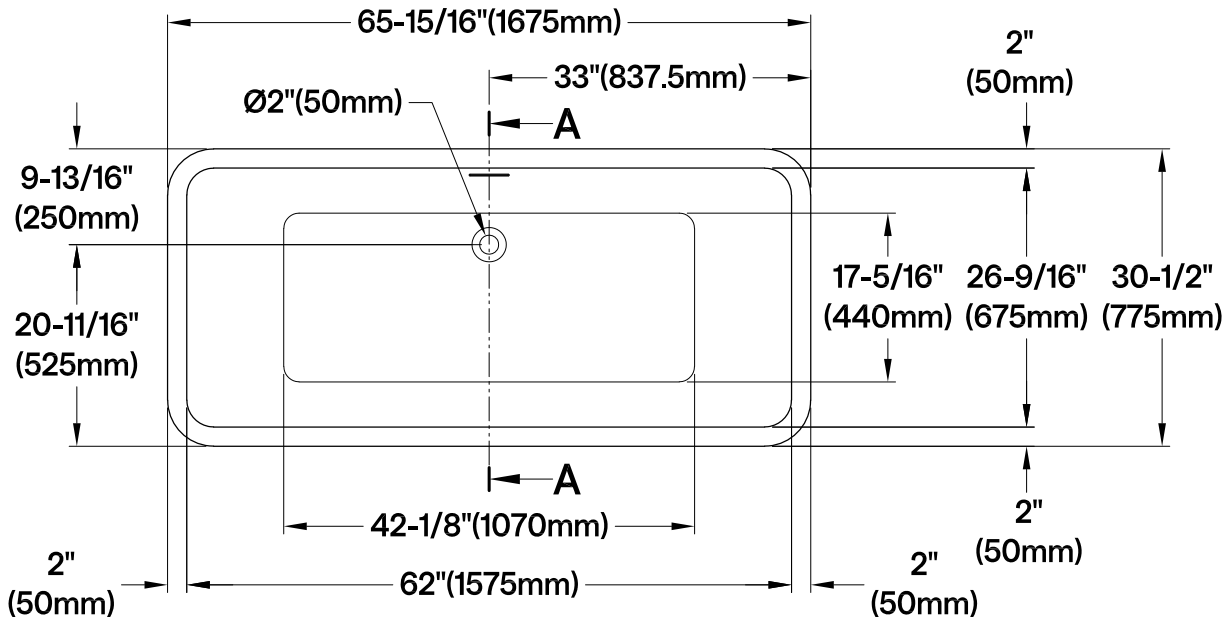

VTSQ663124

66" Acrylic Pedestal Tub with Drain

Section A-A

- M14 x 120 (4 pcs)
 - M14 x 100 (1 pc)
-