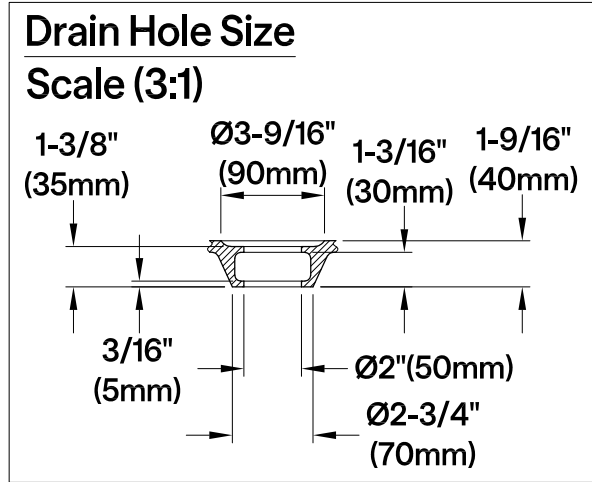

VTSQ663124

66" Acrylic Pedestal Tub with Drain

Section A-A

- M14 x 120 (4 pcs)
 - M14 x 100 (1 pc)
-