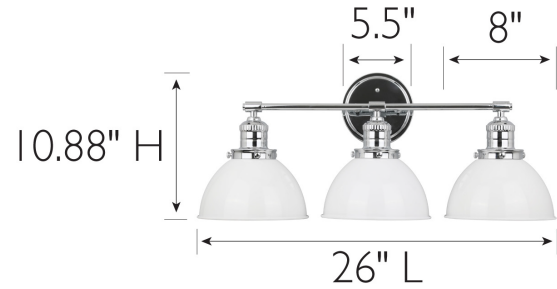

Savannah 3-Light Vanity Light
White and Satin Gold

SPECIFICATIONS

MOUNTING:	Wall Mount	LED BRIGHTNESS (LUMENS):	N/A
SLOPED CEILING ADAPTABLE:	N/A	LED COLOR CORRELATED TEMPERATURE (CCT):	N/A
LAMP TYPE 1:	Maximum 60W Medium Base Bulb	LED COLOR RENDERING INDEX (CRI):	N/A
BULB INCLUDED:	No	LED EFFICACY:	N/A
WATTS PER BULB:	60W	LED AVERAGE RATED LIFE:	N/A
TOTAL WATTAGE:	180W	ENERGY EFFICIENT:	No
DIMMABLE:	Yes	LIGHTING AMPS:	1.5
MATERIAL CONSTRUCTION:	Steel	VOLTAGE:	120V
ASSEMBLED DIMENSIONS:	10.88" H x 26" L x 9" D		
WEIGHT:	4.63 lbs.		
BACKPLATE DIMENSIONS:	5.5" H x 5.5" W x 1" D		
CANOPY/PLATE DIMENSIONS:	N/A		
GLASS/SHADE DIMENSIONS:	4.75" H x 8" L x 8" D		
GLASS/SHADE MATERIAL:	Metal		
GLASS/SHADE TYPE:	Metal		
GLASS/SHADE COLOR:	White		