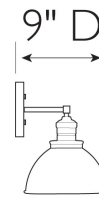

Savannah 3-Light Vanity Light
White and Satin Gold

SPECIFICATIONS

MOUNTING:	Wall Mount	LED BRIGHTNESS (LUMENS):	N/A
SLOPED CEILING ADAPTABLE:	N/A	LED COLOR CORRELATED TEMPERATURE (CCT):	N/A
LAMP TYPE 1:	Maximum 60W Medium Base Bulb	LED COLOR RENDERING INDEX (CRI):	N/A
BULB INCLUDED:	No	LED EFFICACY:	N/A
WATTS PER BULB:	60W	LED AVERAGE RATED LIFE:	N/A
TOTAL WATTAGE:	180W	ENERGY EFFICIENT:	No
DIMMABLE:	Yes	LIGHTING AMPS:	1.5
MATERIAL CONSTRUCTION:	Steel	VOLTAGE:	120V
ASSEMBLED DIMENSIONS:	10.88" H x 26" L x 9" D		
WEIGHT:	4.63 lbs.		
BACKPLATE DIMENSIONS:	5.5" H x 5.5" W x 1" D		
CANOPY/PLATE DIMENSIONS:	N/A		
GLASS/SHADE DIMENSIONS:	4.75" H x 8" L x 8" D		
GLASS/SHADE MATERIAL:	Metal		
GLASS/SHADE TYPE:	Metal		
GLASS/SHADE COLOR:	White		