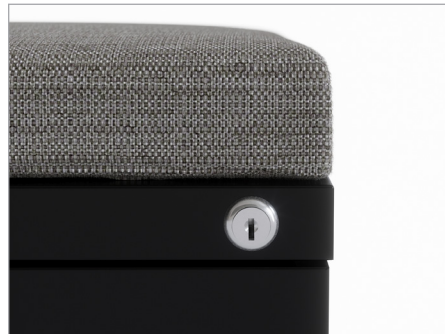

SEAT CUSHIONS FOR MOBILE PEDESTALS

FEATURES

- Creates impromptu seating in your office
- Coordinates with pedestal seat cushions for a cohesive look
- Durable contract grade fabric
- Attaches to pedestal with the included adhesive backed hook and loop strips
- 100% Polyurethane foam fill
- Available in either Heat Wave or Chinchilla upholstery fabrics
- Available in 15" x 19.88" to fit Hirsh® pedestals

DIMENSIONS

- 20" Pedestal Seat Cushion – 2" H x 15" W x 19.88" D

FINISHES*

Heatwave

Chinchilla

STANDARDS & CERTIFICATIONS

- 5 Year Limited Warranty
- Contains PB or MDF that complies with Phase 2 emission limits per California CARB rule 93120.2
- TSCA Title VI Compliant