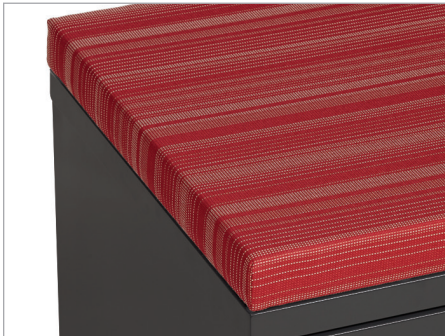

SEAT CUSHIONS FOR MOBILE PEDESTALS

FEATURES

- Creates impromptu seating in your office
- Coordinates with pedestal seat cushions for a cohesive look
- Durable contract grade fabric
- Attaches to pedestal with the included adhesive backed hook and loop strips
- 100% Polyurethane foam fill
- Available in either Heat Wave or Chinchilla upholstery fabrics
- Available in 15" x 19.88" to fit Hirsh® pedestals

DIMENSIONS

- 20" Pedestal Seat Cushion – 2" H x 15" W x 19.88" D

FINISHES*

Heatwave

Chinchilla

STANDARDS & CERTIFICATIONS

- 5 Year Limited Warranty
- Contains PB or MDF that complies with Phase 2 emission limits per California CARB rule 93120.2
- TSCA Title VI Compliant