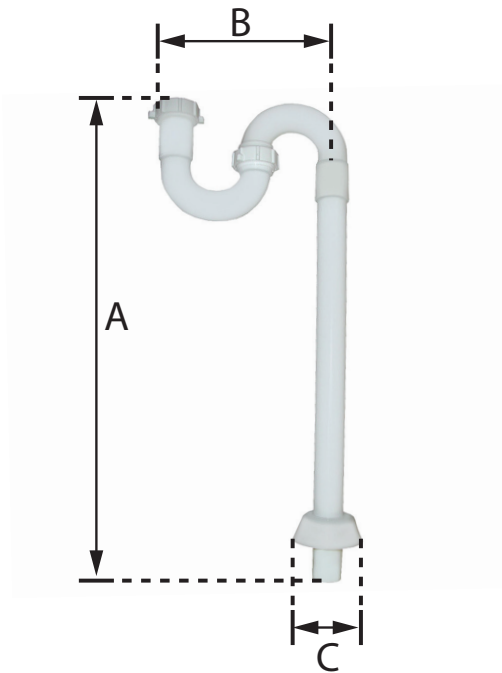

WHITE PLASTIC SLIP JOINT S-TRAP

- Constructed of white plastic for impact resistance
- Prevents sewer gases from coming up sink drain
- Quick and easy installation
- Slip joint connection
- Can be taken apart to retrieve lost items like coins or jewelry

Part No.	Size	A	B	C
P37010	1.25"	15.62"	6.75"	3.00"
P37011	1.50"	19.12"	6.75"	3.00"