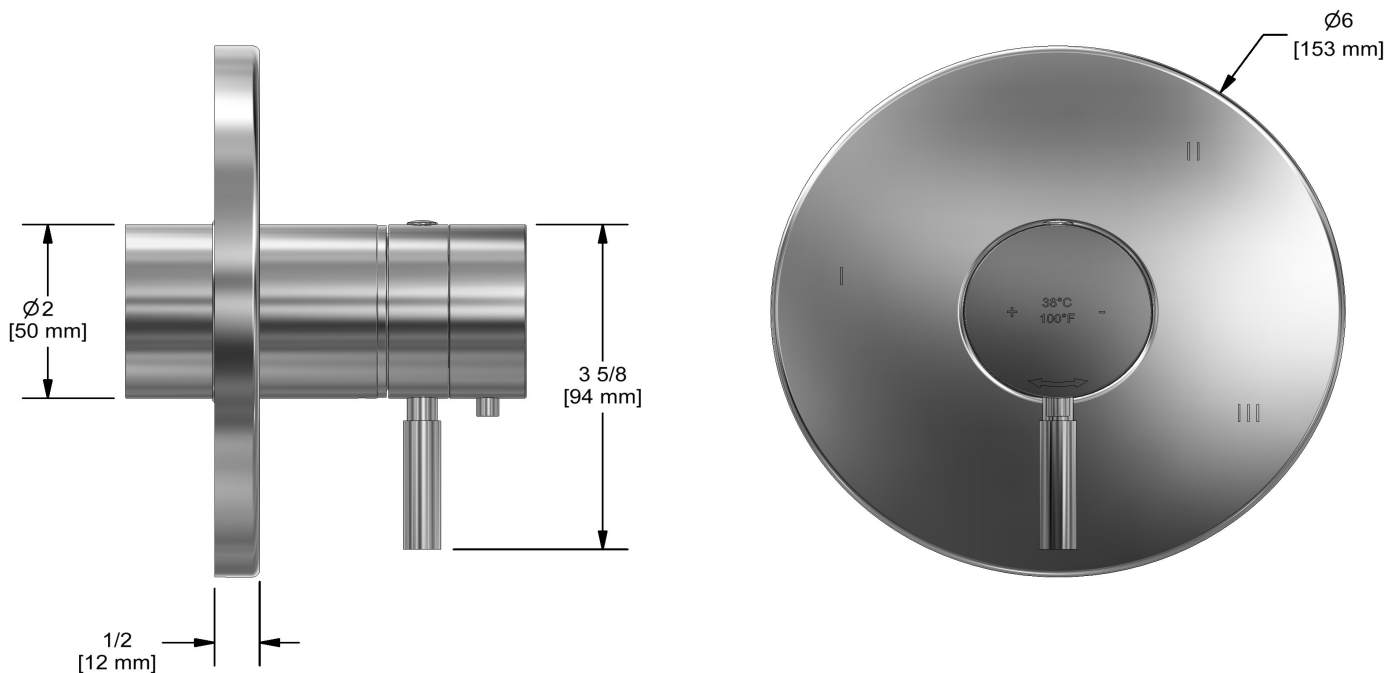

Certifications

- CSA B125.1
- ASME A112.18.1
- ASSE 1016
- CMR248 Approval
- ADA