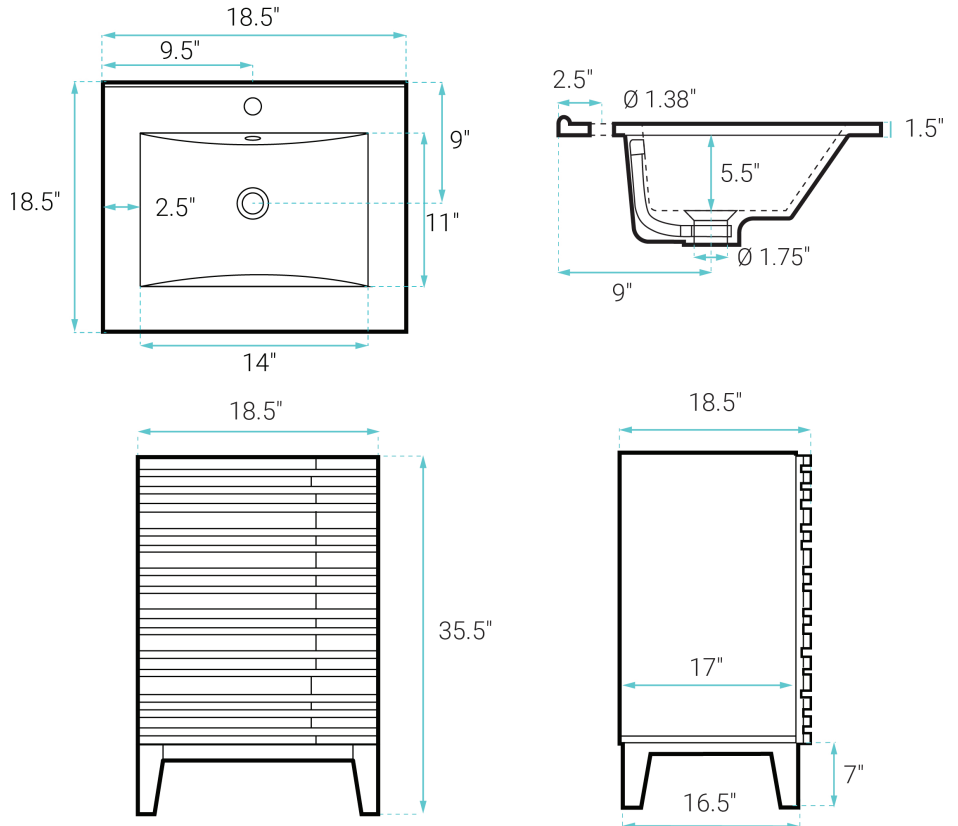

Cascade

Swiss Madison®
well made forever

Freestanding Vanity SM-BV560WN

FEATURES:

- Sleek, freestanding design
- Glazed ceramic, single sink
- Standard 1.75" drain hole
- Standard 1.38" faucet hole
- Chrome-finish overflow
- Wooden legs

INSTALLATION:

Freestanding, assembly required

COLORS & FINISHES:

- Natural Oak: SM-BV560
- Black: SM-BV560B
- Brown Oak: SM-BV560WN

SPECIFICATIONS:

N.W: 57 lb.

W: 18.5" x D: 18.5" x H: 37"

Inner Sink: D: 11" x W: 14" x H: 5.5"

INCLUDED PARTS:

- Cabinet: SM-BV560WN-C
- Sink: SM-VT319

REQUIRED PARTS:

- Sink Drain*
- Drain Trap*
- Faucet*
- Water Supply Lines

*Sold Separately by Swiss Madison