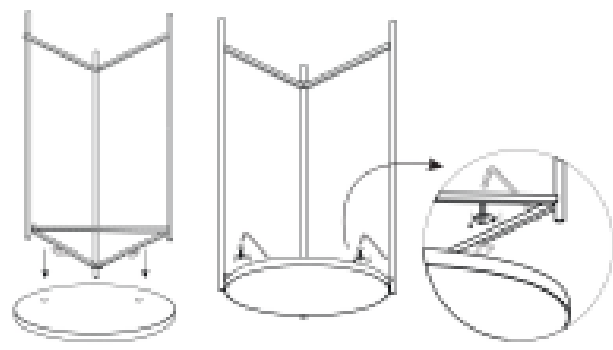

ASSEMBLY INSTRUCTIONS

Ulani 2pk Side Table Set Wood Top

STEP-1

Unfold the stand and place the bar on the top as shown.

STEP-2

Keep the top up side down on clean surface.
Align the tabs with wood nuts and secure with allen screws.

STEP 3

ASSEMBLED

SMALL

LARGE