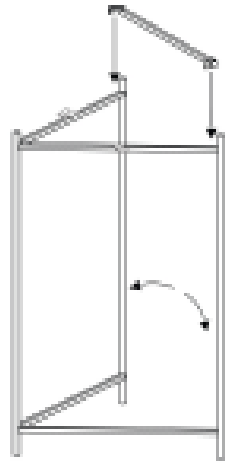

ASSEMBLY INSTRUCTIONS

Ulani 2pk Side Table Set Wood Top

STEP-1

Unfold the stand and place the bar on the top as shown.

STEP-2

Keep the top up side down on clean surface.
Align the tabs with wood nuts and secure with allen screws.

STEP 3

ASSEMBLED

SMALL

LARGE