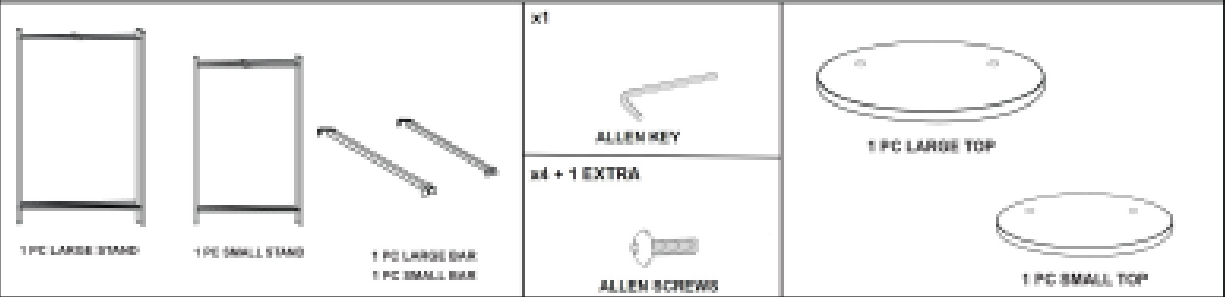

ASSEMBLY INSTRUCTIONS

Ulani 2pk Side Table Set Wood Top

STEP-1

Unfold the stand and place the bar on the top as shown.

STEP-2

Keep the top up side down on clean surface.
Align the tabs with wood nuts and secure with allen screws.

STEP 3

ASSEMBLED

SMALL

LARGE