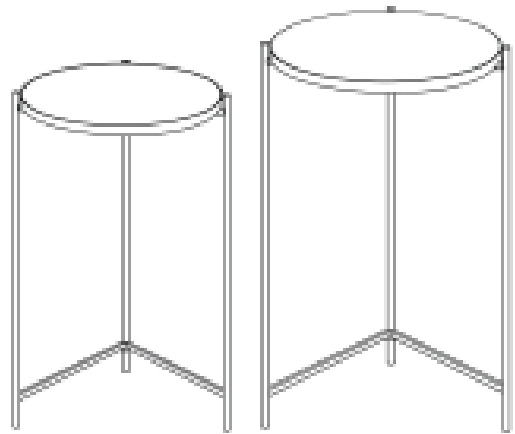

ASSEMBLY INSTRUCTIONS

Ulani 2pk Side Table Set Wood Top

STEP-1

Unfold the stand and place the bar on the top as shown.

STEP-2

Keep the top up side down on clean surface.
Align the tabs with wood nuts and secure with allen screws.

STEP 3

ASSEMBLED

SMALL

LARGE