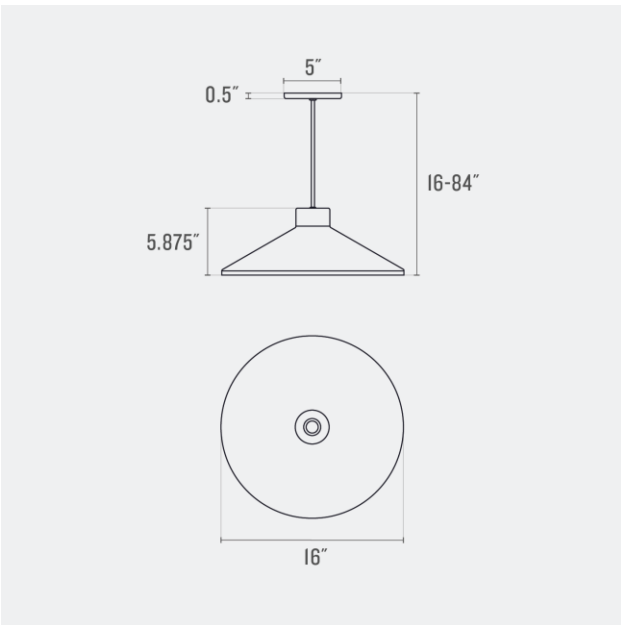

SCHOOLHOUSE

Gantry Pendant

Application: Pendant

Product Origin: Processed and assembled in Portland, Oregon using ethically-sourced domestic and global components.

UL Listed: Yes

Max Wattage: 60 W

Voltage: 120/220 Volts

Location Rating: Damp

Dimensions:

Overall: 16"-84"H x 16"W x 16"D

Canopy: 0.5"H x 5"W x 5"D

Shade: 5.875"H x 16"W x 16"D

Materials: Steel

Details:

- All shade options feature a white interior
- Fixture length includes 5.875" shade height.

One year guarantee

Color Options

Dune
(DU)

Black
(BK)

Spruce Green
(SpG)

White
(WT)

Black
(BK)

Color Options

Cord Options

Black Cloth
Covered Vinyl
(BCV)