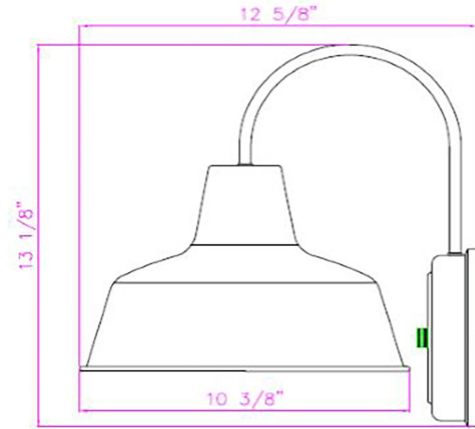

Mason I Light Outdoor Wall Light 10"  
Galvanized

SPECIFICATIONS

MOUNTING:	Wall Mount	LED BRIGHTNESS (LUMENS):	N/A
SLOPED CEILING ADAPTABLE:	N/A	LED COLOR CORRELATED TEMPERATURE (CCT):	N/A
LAMP TYPE 1:	Maximum 60W Medium Base Bulb	LED COLOR RENDERING INDEX (CRI):	N/A
BULB INCLUDED:	No	LED EFFICACY:	N/A
WATTS PER BULB:	60W	LED AVERAGE RATED LIFE:	N/A
TOTAL WATTAGE:	60W	ENERGY EFFICIENT:	No
DIMMABLE:	Yes	LIGHTING AMPS:	0.5
MATERIAL CONSTRUCTION:	Steel	VOLTAGE:	120V
ASSEMBLED DIMENSIONS:	10.38" L x 13.13" H x 12.63" D		
WEIGHT:	1.65 lbs.		
BACKPLATE DIMENSIONS:	6.13" H x 6.13" W		
CANOPY CEILING DIMENSIONS:	N/A		
GLASS/SHADE DIMENSIONS:	7"H x 10.38" D		
GLASS/SHADE MATERIAL:	Metal		
GLASS/SHADE TYPE:	N/A		
GLASS/SHADE COLOR:	Galvanized		