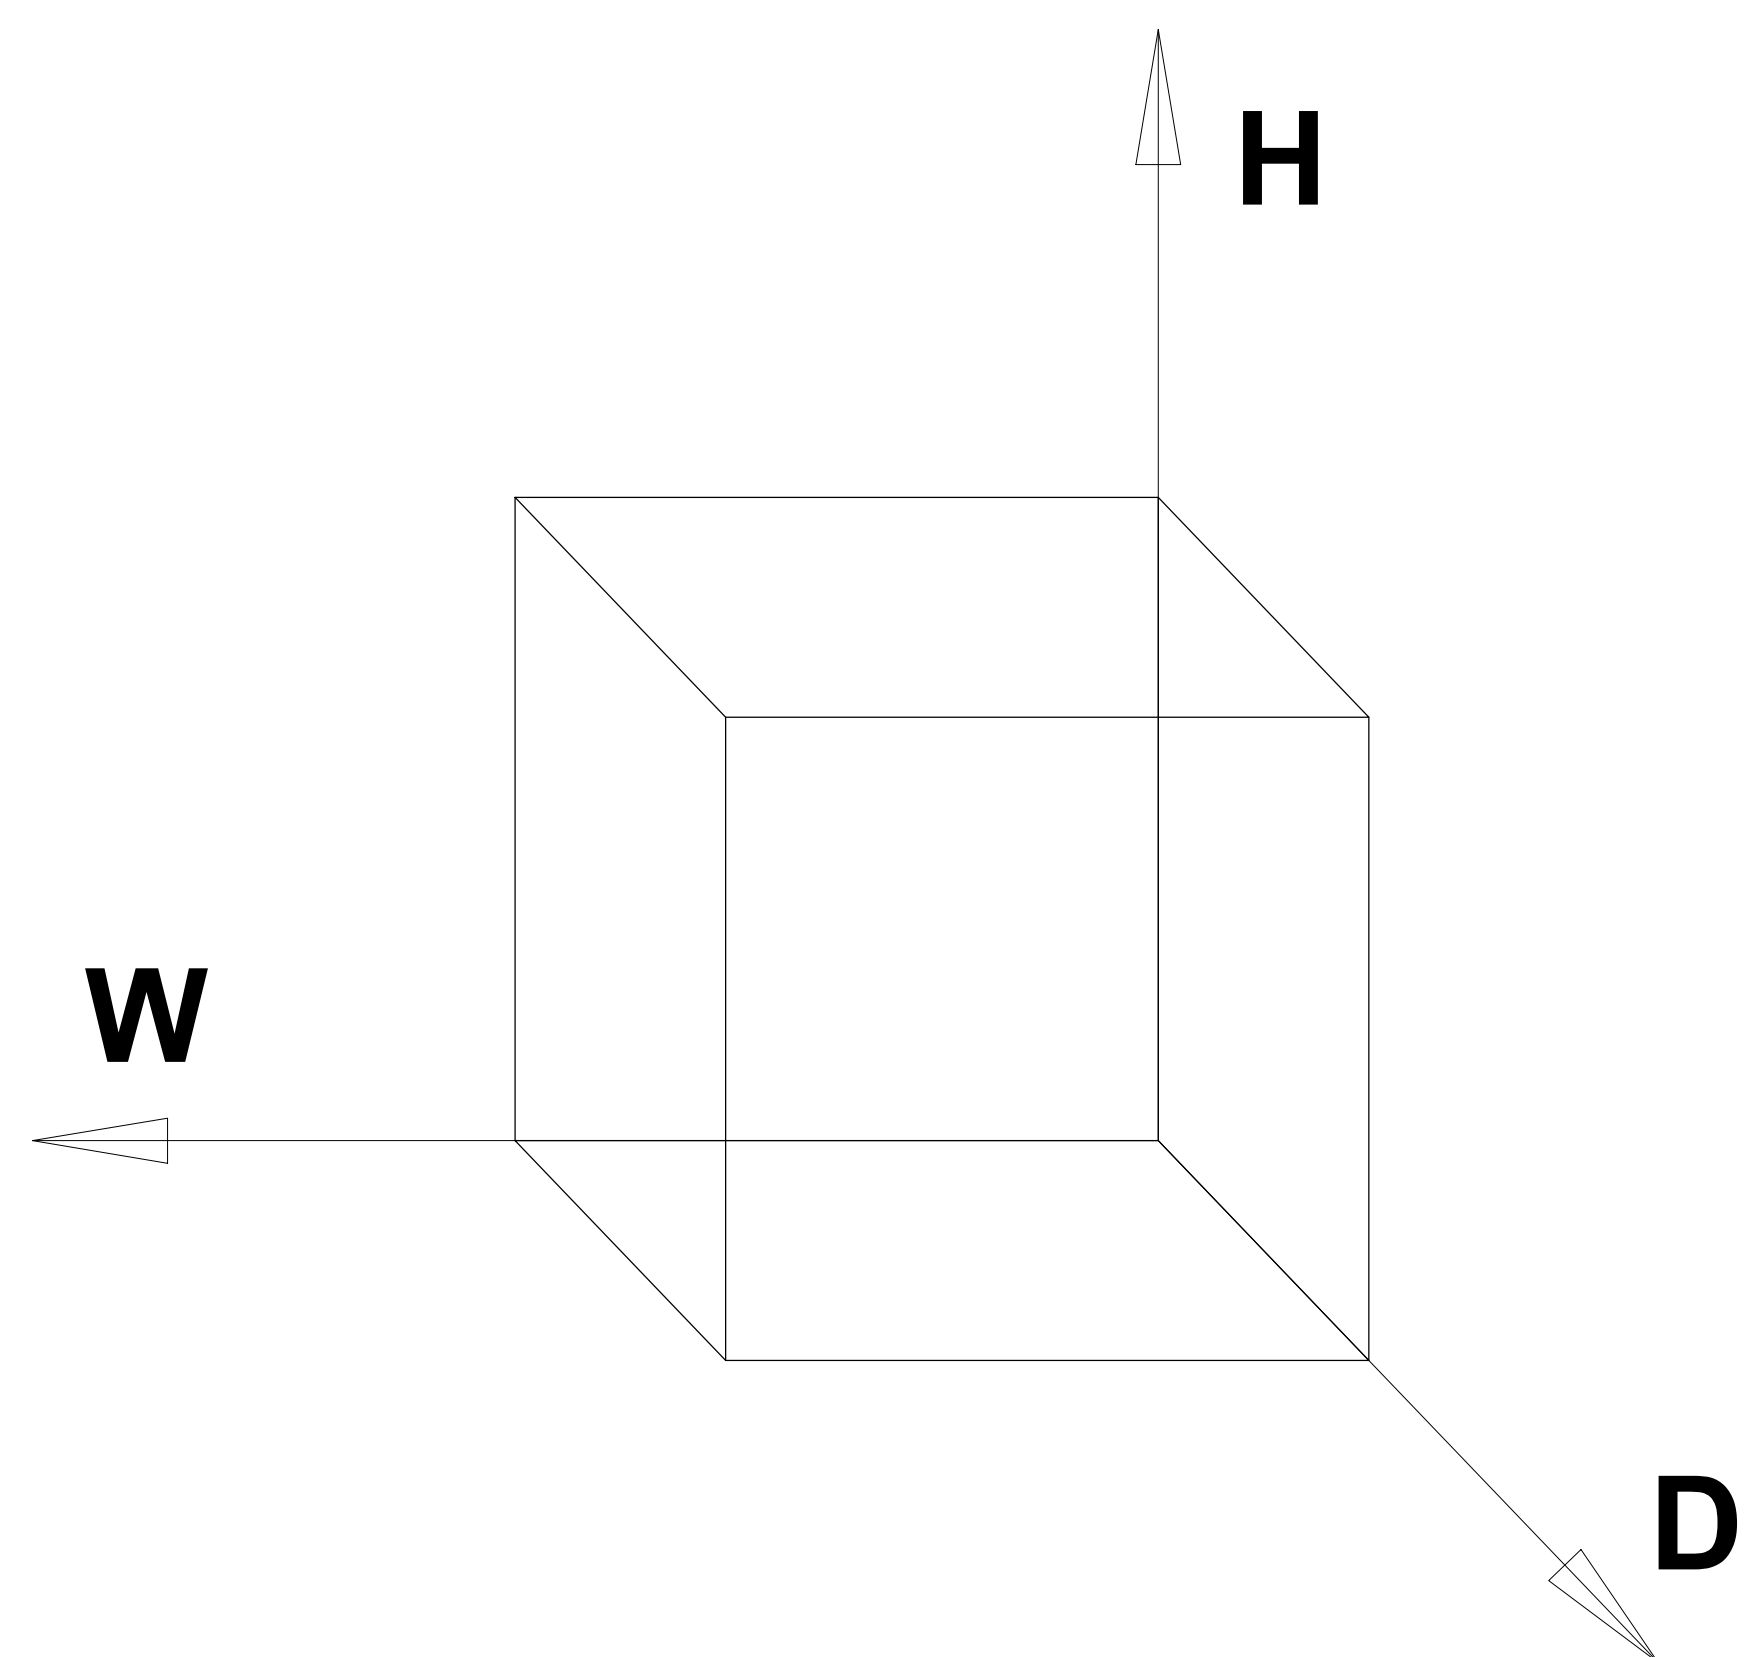

Corbin Metal Coffee Table

Net Weight: 25.02 lbs / 11.35 Kg