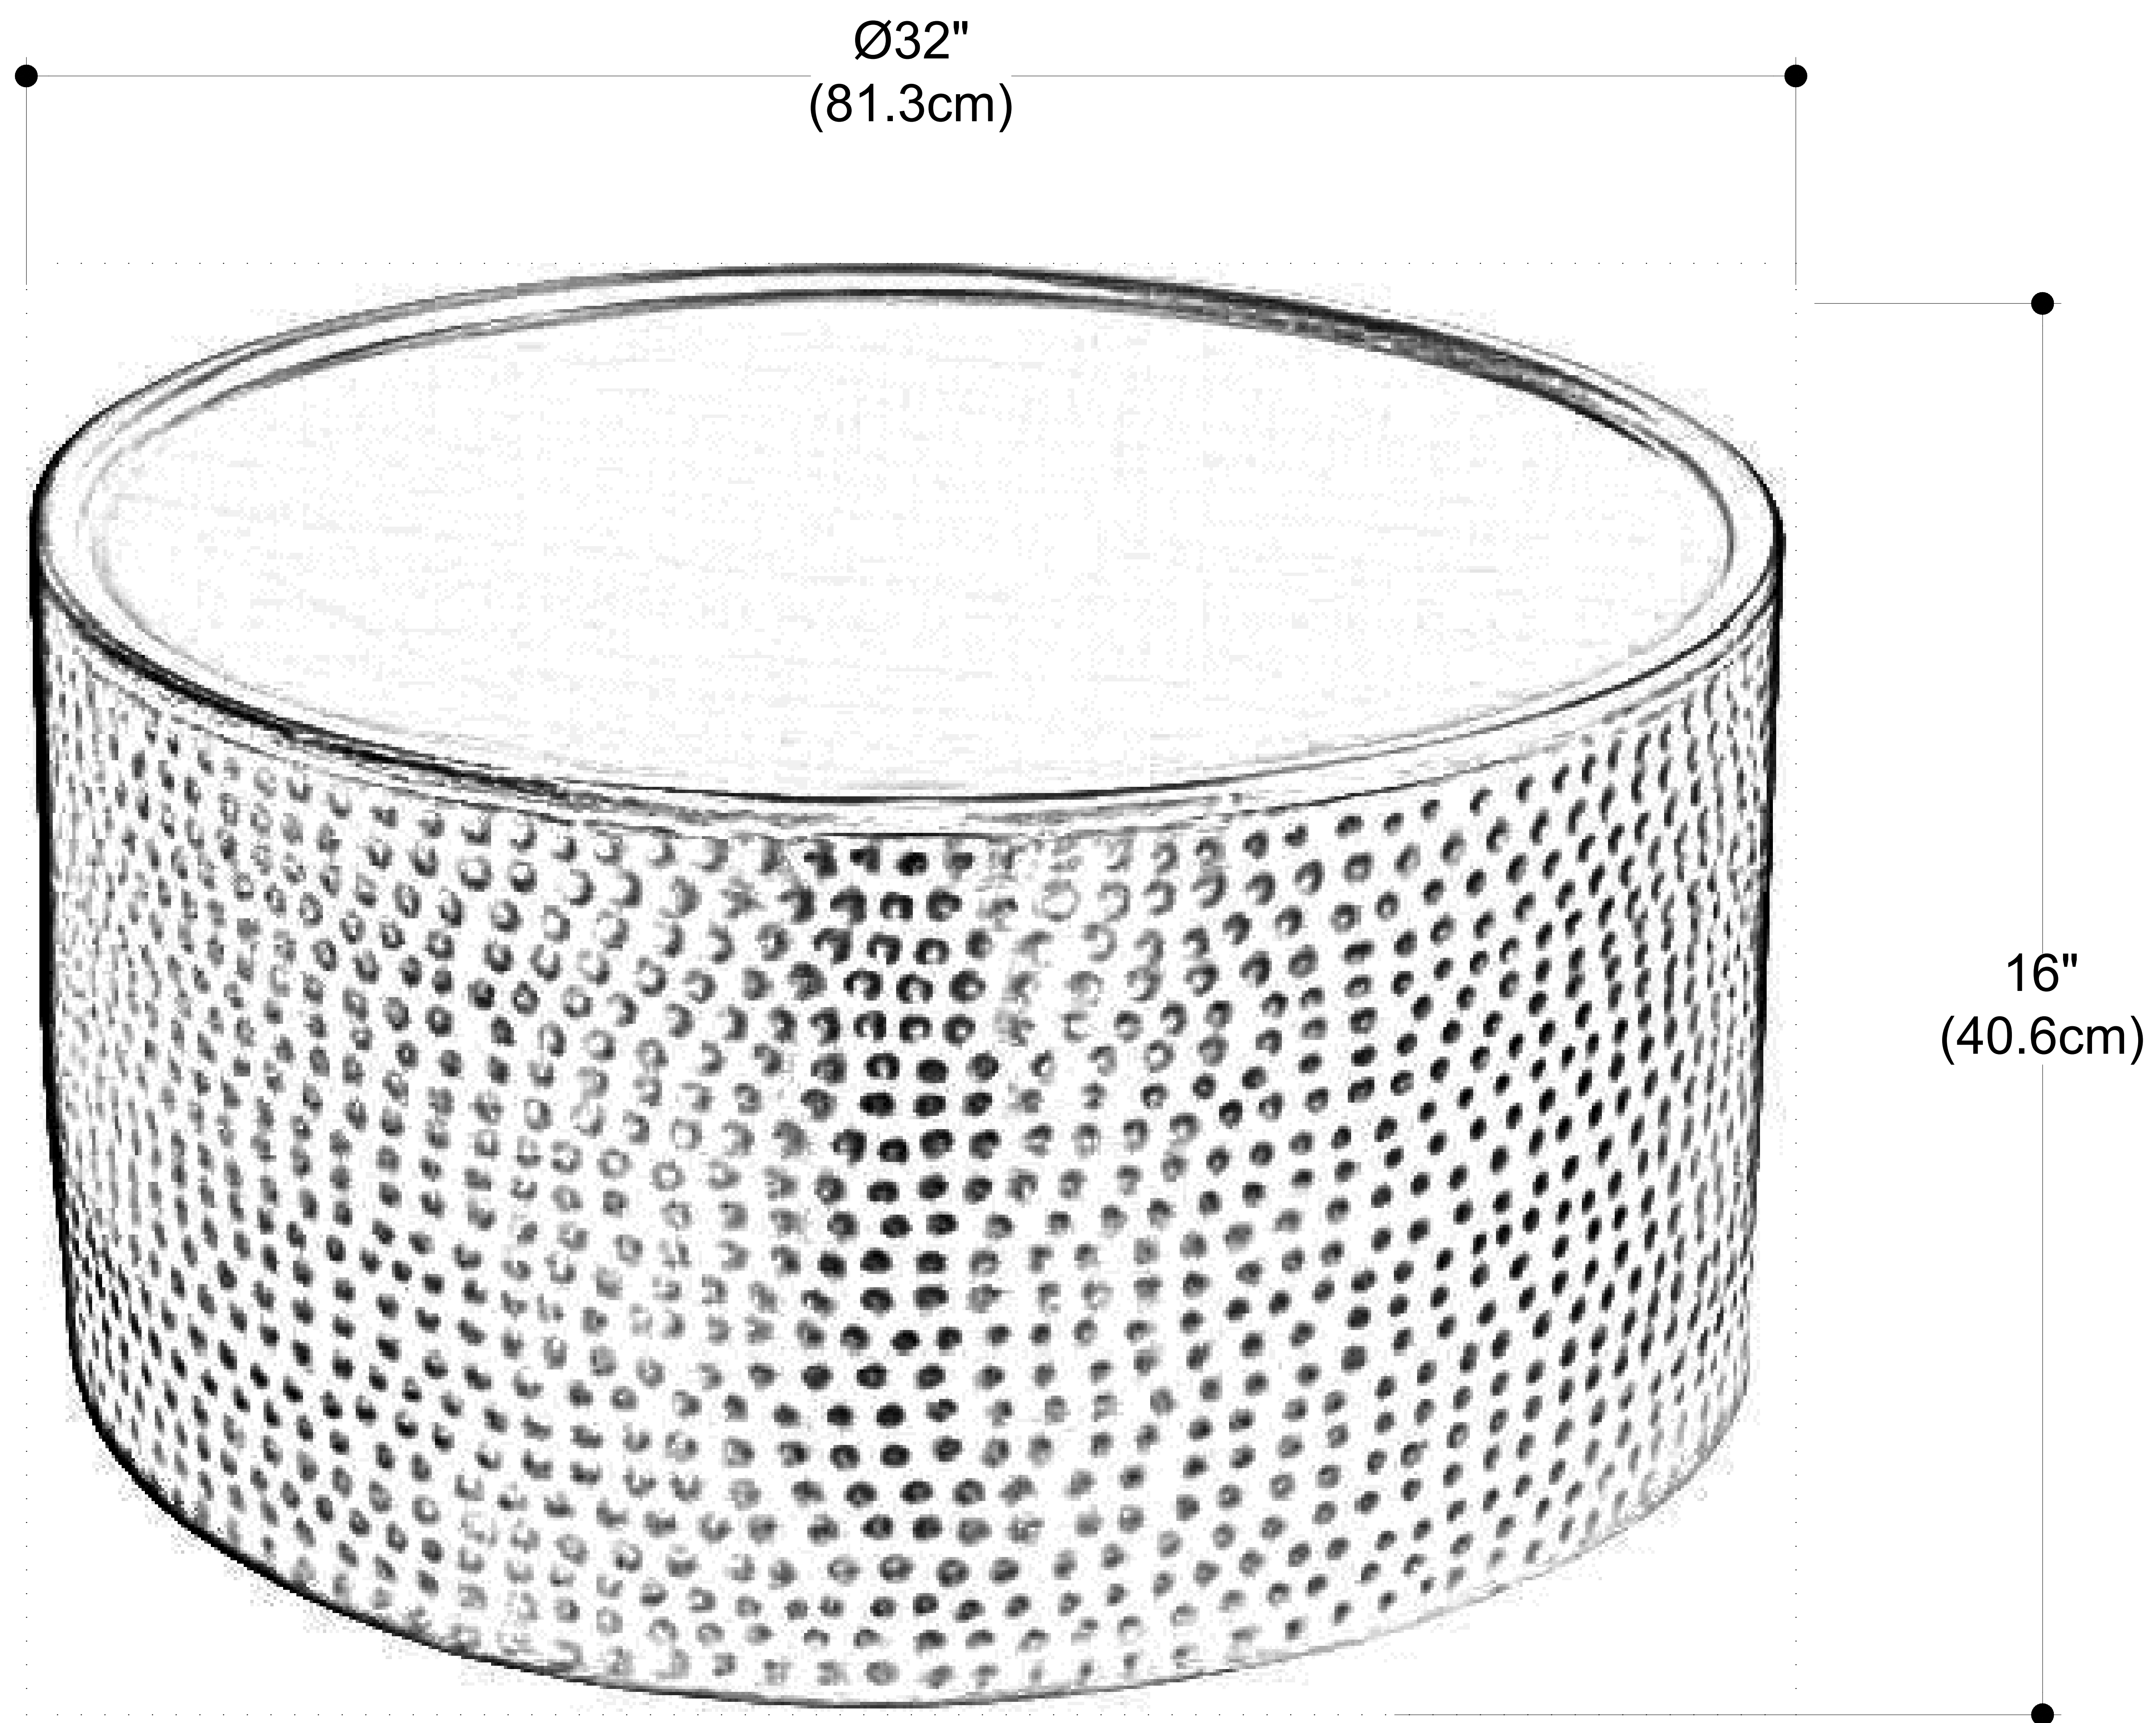

Corbin Metal Coffee Table

Net Weight: 25.02 lbs / 11.35 Kg