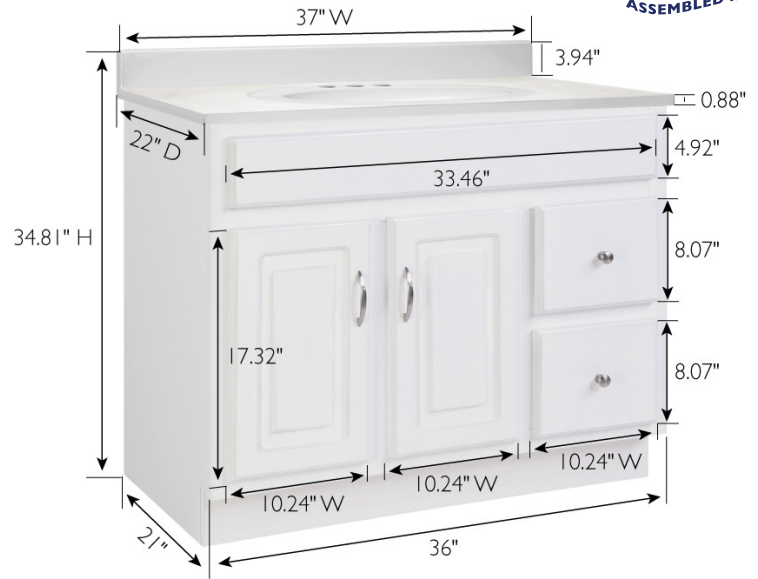

Concord 2-Door, 2-Drawer Vanity with Cultured Marble 4 in. Centerset
White on White Top, Assembled, 37x22, White Base

SPECIFICATIONS

MATERIAL CONSTRUCTION: Wood/Cultured Marble
ASSEMBLY REQUIRED: No
ASSEMBLED DIMENSIONS: 34.81" H x 37" L x 22" D
ASSEMBLED WEIGHT: 99 lbs.
TOOLS NEEDED FOR INSTALLATION: 100% Silicone

CONSTRUCTION TYPE: Face Frame
HINGE STYLE: Concealed
DOOR STYLE: 2 MDF Raised Panel Doors
DRAWER STYLE: 2 MDF Drawers
GLIDE STYLE: Standard Easy Glide
FAKE DWR STYLE: 1 MDF Center Fake Drawer Face
DRAWER #1 DIMENSIONS: 10.24" L x 8.07" H
DRAWER #2 DIMENSIONS: 10.24" L x 8.07" H
DRAWER CONSTRUCTION: Standard

FACE FRAME MATERIAL: Poplar
SIDES MATERIAL: Plywood
BOTTOM MATERIAL: Plywood
TOE KICK INSET WIDTH: 2.5"
BACK PANEL MATERIAL: N/A
BACK BRACE MATERIAL: Plywood

FAUCET TYPE: Lav Centerset
NUMBER OF MOUNTING HOLES: 3
BOWL MATERIAL: Cultured Marble
BACK SPLASH INCLUDED: Yes
COLOR: White on White
NUMBER OF BOWLS: 1
BOWL DIMENSIONS: 5.63" H x 11.63" W x 16.85" D
BOWL SHAPE: Oval
SINK THICKNESS: 1"
MOUNTING TYPE: Centerset
OVERFLOW HOLE: Yes