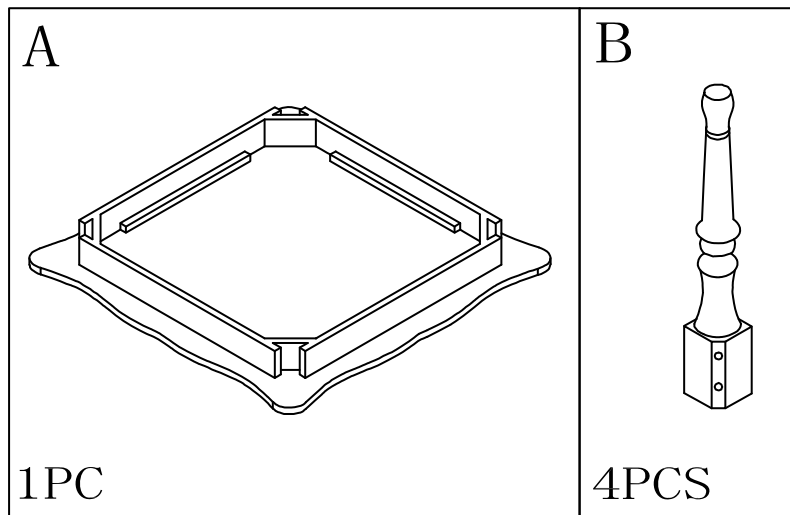

PRODUCT PARTS: