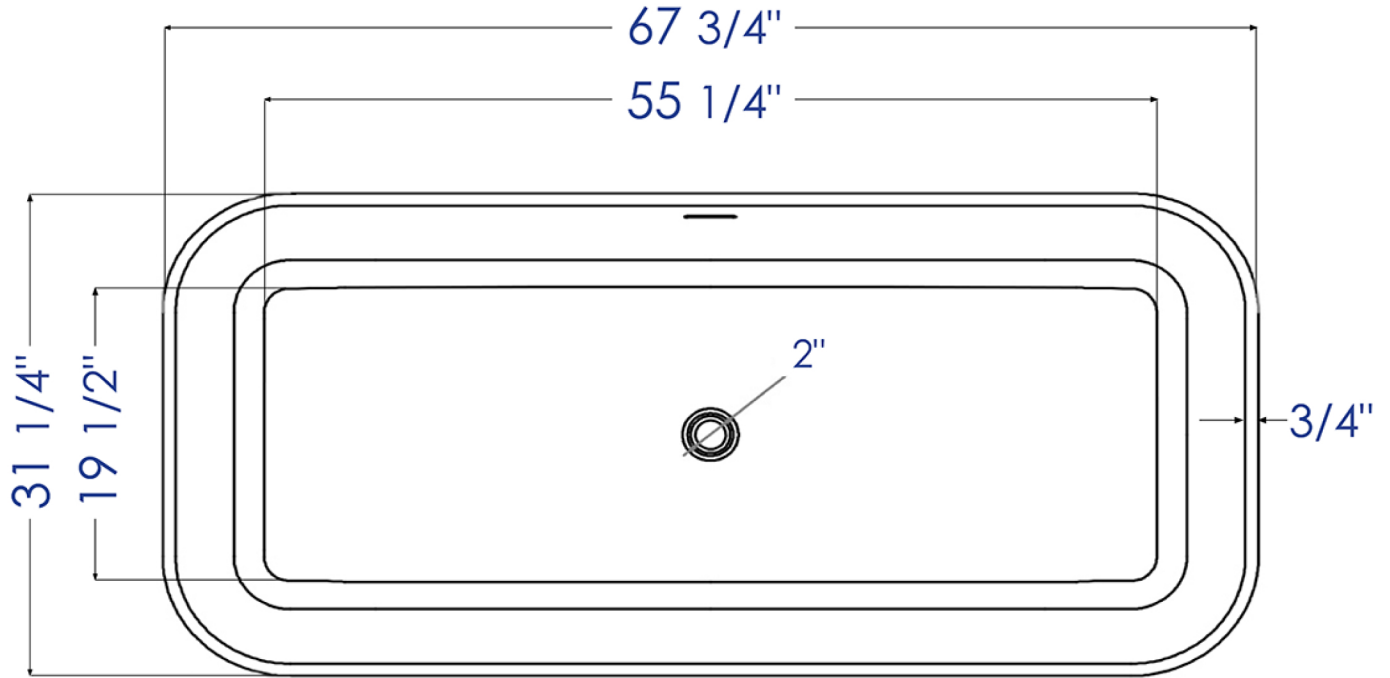

AB9952BM

67" Black & White Rectangular Solid Surface Smooth Resin Soaking Bathtub

Please Note: Due to thermal expansion and contraction, the total dimension of the tub will have +2% error, these dimensions are for reference only.

Note: All product dimensions are approximate and should be verified on site prior to installation.
Visit www.ALFIbrand.com for more information.