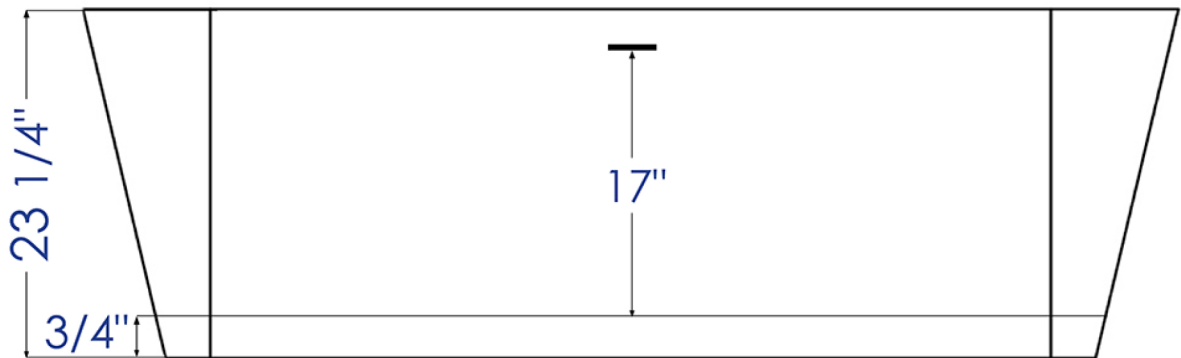

AB9952BM

67" Black & White Rectangular Solid Surface Smooth Resin Soaking Bathtub

Please Note: Due to thermal expansion and contraction, the total dimension of the tub will have +2% error, these dimensions are for reference only.