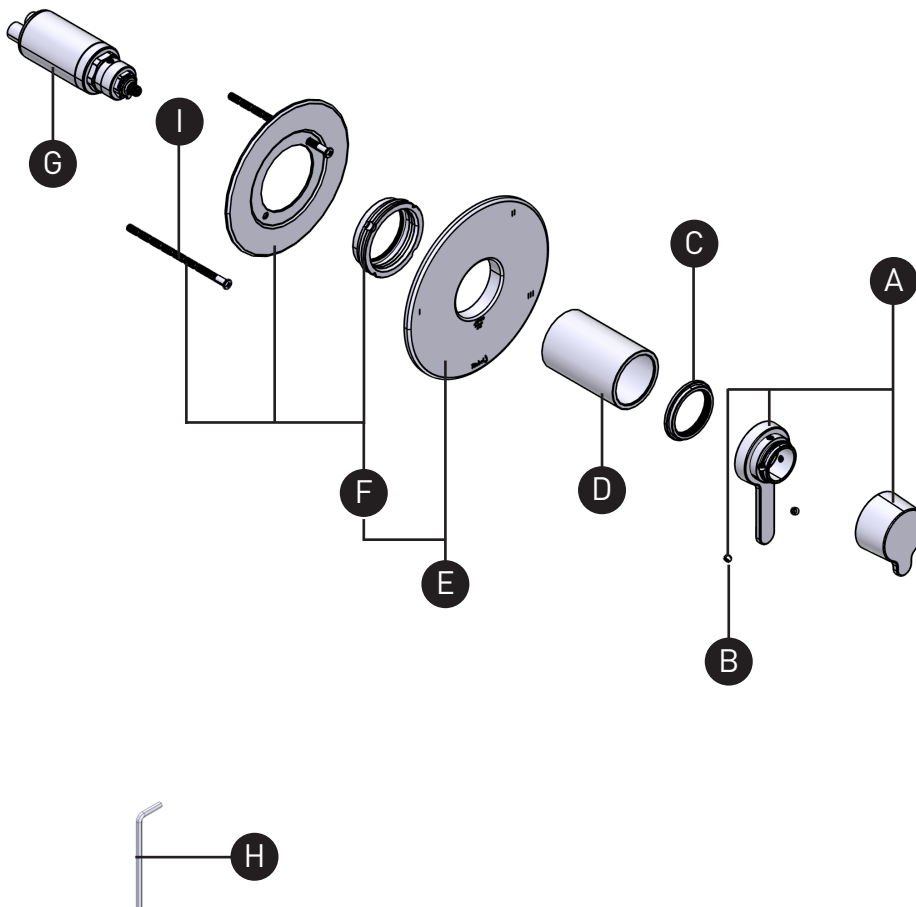

ORDER BY PART NUMBER

ILLUSTRATED PARTS

TNB47

NIBI

3-way No Share Type T/P
(thermostatic/pressure balance)
Coaxial Valve Trim

ID	Kit Number	Finish
*A	214696	See below
B	152-040 (x3)	N/A
*C	052-071	See below
*D	053-077	See below
*E	5-345	See below
F	5-948	N/A
G	0-955	N/A
H	505-025	N/A
I	392-208 (x2)	N/A

ORDER BY PART NUMBER

ILLUSTRATED PARTS

R45

3-Way Type T/P (thermostatic/pressure balance) Coaxial Valve Rough

MODEL

R45
R45 EX
R45 SPEX

ID	Kit Number	Finish
A	0-908	N/A
B	305-441	N/A
C	7-511	N/A
D	390-127 (x2)	N/A
E	7-441(x2)	N/A

Brut de valve 3 voies coaxiale, Brut de valve 3
voies coaxiale, Type T/P

MODÈLE

R45
R45 EX
R45 SPEX

N° d'id.	N° de trousse	Fini
A	0-908	N/A
B	305-441	N/A
C	7-511	N/A
D	390-127 (x2)	N/A
E	7-441(x2)	N/A

For warranty or additional information, contact: