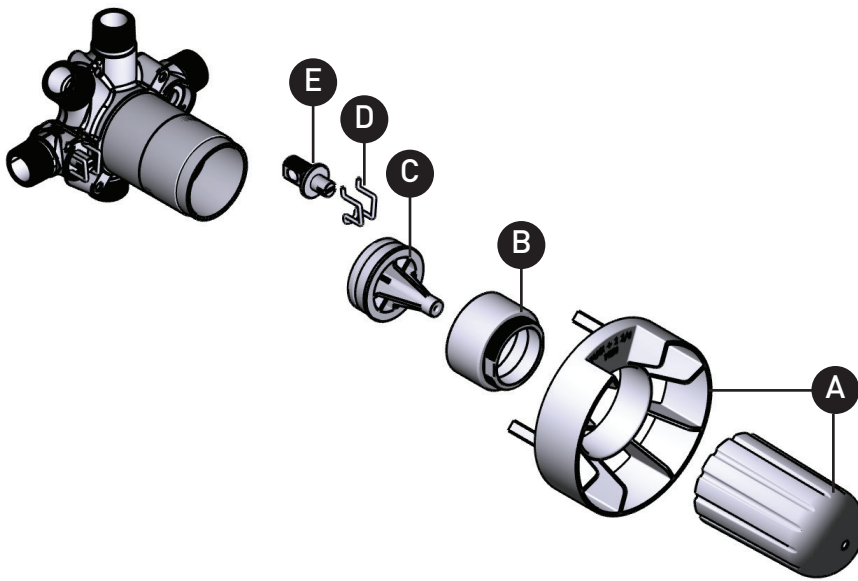

ORDER BY PART NUMBER

ILLUSTRATED PARTS

R45

3-Way Type T/P (thermostatic/pressure balance) Coaxial Valve Rough

MODEL

R45
R45 EX
R45 SPEX

ID	Kit Number	Finish
A	0-908	N/A
B	305-441	N/A
C	7-511	N/A
D	390-127 (x2)	N/A
E	7-441(x2)	N/A