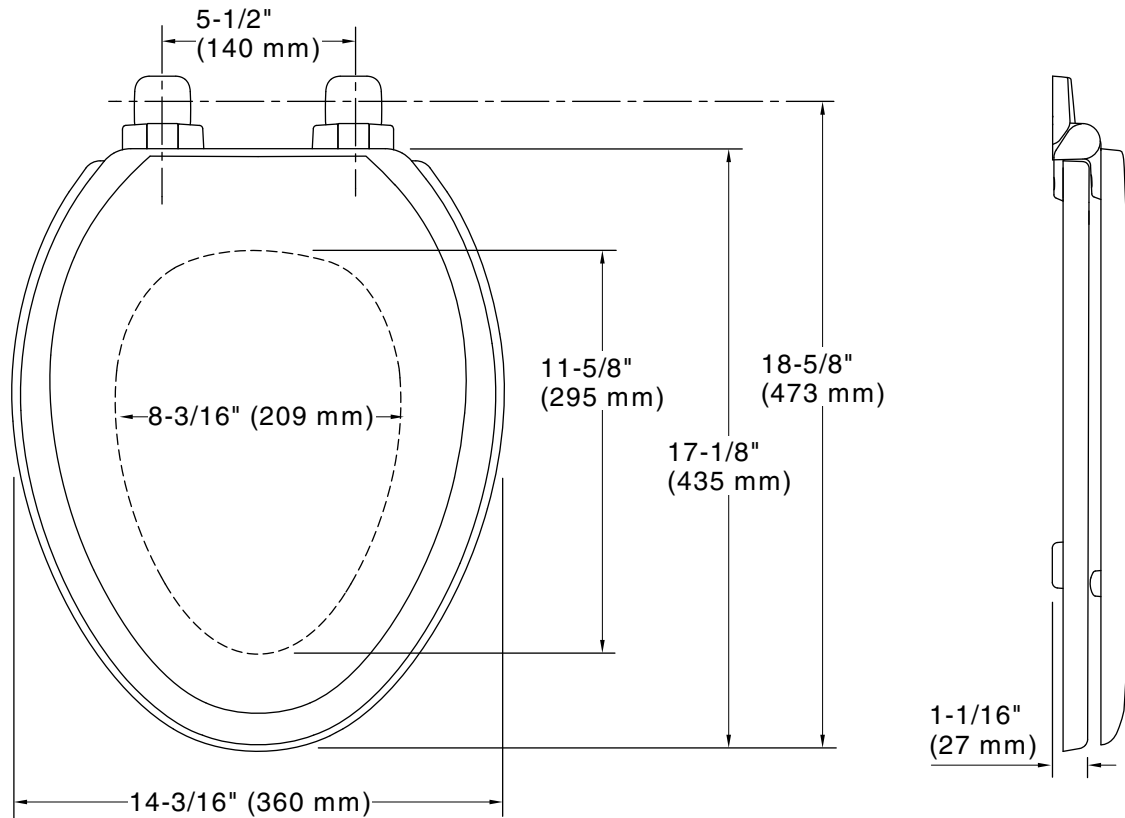

Ridgewood®
Quiet-Close™ elongated toilet seat
K-20454

Features

- Quiet-Close™ elongated lid and seat prevents slamming
- Color-matched plastic hinges
- Compression-molded wood provides a look and feel that cannot be achieved with other seat materials
- Fits most elongated toilets

Color Code Description

	0	White
	96	Biscuit

Technical Information

All product dimensions are nominal.

Seat shape type: Elongated
Seat front type: Closed-front
Seat-mounting holes: 5-1/2" (140 mm)

Notes

Install this product according to the installation instructions.