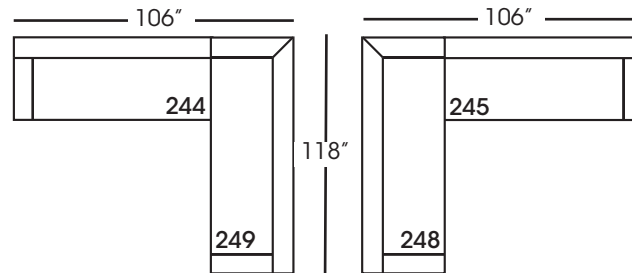

Moreau-244/245  
Small Bench End - RSE/LSE  
L65" D41" H35"

Moreau-248/249  
Bench End w/Corner  
RSE/LSE  
L118" D41" H35"

Seat Height 22"  
Seat Depth 19"  
Arm Height 25"

This is a suggested application and is subject to change.  
Sizes and dimensions will vary due to the individual hand crafted techniques and materials used in every style we produce.  
All furniture style names are for internal reference only, not intended for commercial use.

<b>MOREAU SECTIONAL COLLECTION</b>			
	<b>Chaise 210/211</b>	<b>2-Seat End 244/245</b>	<b>3-Seat End w/Corner 248/249</b>
<b>Standard Features</b>			
Cloud Cushion	x	x	x
One Kidney Pillow*	x	x(2)	x(3)
Sinuous Underconstruction	x	x	x
<b>Options - See Price List for Prices</b>			
Luxe Cushion	No Charge	No Charge	No Charge
Cloud Plus Cushion	x	x	x
Extra Pillows (XP) - 18" Non-Weltd TP	x	x	x
<b>Ordering Instructions</b>			
To Order, Please write the following:	Moreau-210 RSC/211 LSC	Moreau-244 RSE/245 LSE	Moreau-248 RSE/249 LSE

Pattern Availability: RG, PS, NM, RS

\*Back pillows only available in Balance (BAL) fabric.

ECLECTIC.SPIRITED.WONDERFULLY COMFORTABLE.

MOREAU • UPHOLSTERED • BENCH SEAT

Chaise\*  
L36" D68" H35"  
*\*available as right or left seated*

Small Bench End\*  
L65" D41" H35"  
*\*available as right or left seated*

Bench End with Corner\*  
L118" D41" H35"  
*\*available as right or left seated*