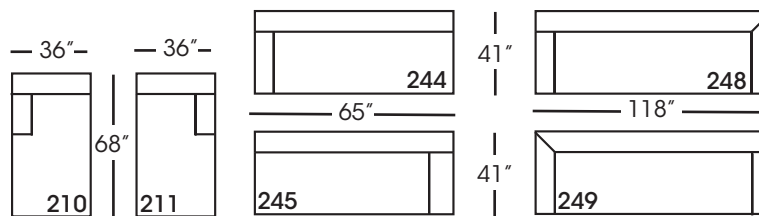

Moreau-244/245  
Small Bench End - RSE/LSE  
L65" D41" H35"

Moreau-248/249  
Bench End w/Corner  
RSE/LSE  
L118" D41" H35"

Seat Height 22"  
Seat Depth 19"  
Arm Height 25"

This is a suggested application and is subject to change.  
Sizes and dimensions will vary due to the individual hand crafted techniques and materials used in every style we produce.  
All furniture style names are for internal reference only, not intended for commercial use.

<b>MOREAU SECTIONAL COLLECTION</b>			
	<b>Chaise 210/211</b>	<b>2-Seat End 244/245</b>	<b>3-Seat End w/Corner 248/249</b>
<b>Standard Features</b>			
Cloud Cushion	x	x	x
One Kidney Pillow*	x	x(2)	x(3)
Sinuous Underconstruction	x	x	x
<b>Options - See Price List for Prices</b>			
Luxe Cushion	No Charge	No Charge	No Charge
Cloud Plus Cushion	x	x	x
Extra Pillows (XP) - 18" Non-Weltd TP	x	x	x
<b>Ordering Instructions</b>			
To Order, Please write the following:	Moreau-210 RSC/211 LSC	Moreau-244 RSE/245 LSE	Moreau-248 RSE/249 LSE

Pattern Availability: RG, PS, NM, RS

\*Back pillows only available in Balance (BAL) fabric.

ECLECTIC.SPIRITED.WONDERFULLY COMFORTABLE.

MOREAU • UPHOLSTERED • BENCH SEAT

Chaise\*  
L36" D68" H35"  
*\*available as right or left seated*

Small Bench End\*  
L65" D41" H35"  
*\*available as right or left seated*

Bench End with Corner\*  
L118" D41" H35"  
*\*available as right or left seated*