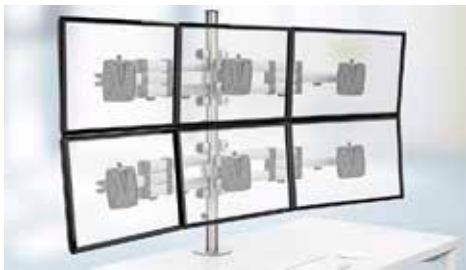

• *Novus Proven Applications:*

Control Rooms

Challenge - Control rooms are critical to industries where surveillance is vital for security and safety. Emergency call centers, public transit, and utilities are just a few environments where constant monitoring requires a complex system of view screens. Screens must be prominent and easy to view to stay on top of all the action.

Solution - Novus offers a durable, customizable solution for high-activity control rooms. Novus monitor arms and components are modular and work together seamlessly to create custom layouts, maximize screen density, and adjust for viewing comfort during long shifts.

WE RECOMMEND

TSS Monitor Arms are durable, space-conscious, and fully adjustable for the perfect viewing angle.

Contact us for information on custom options.

Real-World Applications

Novus monitor arms can be found in control rooms worldwide. From wall screens to workstations, Novus offers unlimited combinations to elevate and position screens for optimal surveillance.