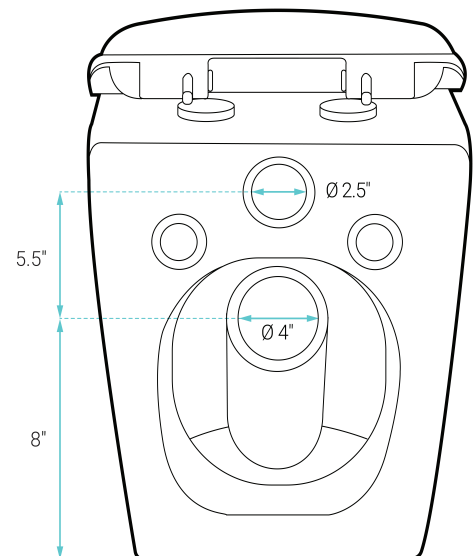

St. Tropez

Wall-Hung Toilet

SM-WT449

Swiss Madison®
well made forever

FEATURES:

- Space saving
- Glazed ceramic
- Elongated bowl
- Quick-release, soft-close seat
- Adjustable bowl height

INCLUDED PARTS:

- Wall-Hung Toilet: SM-WT449
- QQ Feet: SM-QQF22
- Soft-close Seat: SM-QRS15GW
- Mounting Hardware: SM-TPT15

INSTALLATION:

Wall-Hung

SPECIFICATIONS:

N.W: 61 lb.
D: 19.5" x W: 14.5" x H: 15"

COLORS & FINISHES:

- White: SM-WT499
- Matte Black: SM-WT449MB