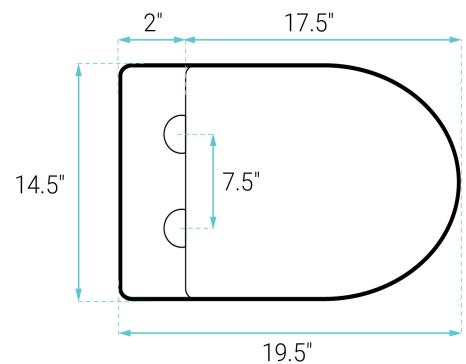

St. Tropez

Wall-Hung Toilet

SM-WT449

Swiss Madison®
well made forever

FEATURES:

- Space saving
- Glazed ceramic
- Elongated bowl
- Quick-release, soft-close seat
- Adjustable bowl height

INCLUDED PARTS:

- Wall-Hung Toilet: SM-WT449
- QQ Feet: SM-QQF22
- Soft-close Seat: SM-QRS15GW
- Mounting Hardware: SM-TPT15

INSTALLATION:

Wall-Hung

SPECIFICATIONS:

N.W: 61 lb.
D: 19.5" x W: 14.5" x H: 15"

COLORS & FINISHES:

- White: SM-WT499
- Matte Black: SM-WT449MB