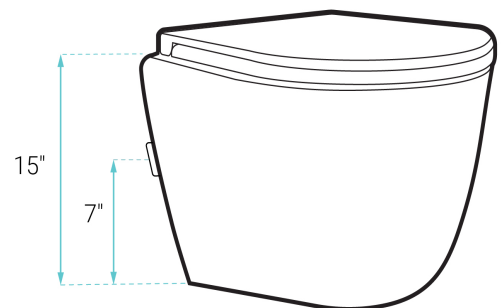

St. Tropez

Wall-Hung Toilet

SM-WT449

Swiss Madison®
well made forever

FEATURES:

- Space saving
- Glazed ceramic
- Elongated bowl
- Quick-release, soft-close seat
- Adjustable bowl height

INCLUDED PARTS:

- Wall-Hung Toilet: SM-WT449
- QQ Feet: SM-QQF22
- Soft-close Seat: SM-QRS15GW
- Mounting Hardware: SM-TPT15

INSTALLATION:

Wall-Hung

SPECIFICATIONS:

N.W: 61 lb.
D: 19.5" x W: 14.5" x H: 15"

COLORS & FINISHES:

- White: SM-WT499
- Matte Black: SM-WT449MB