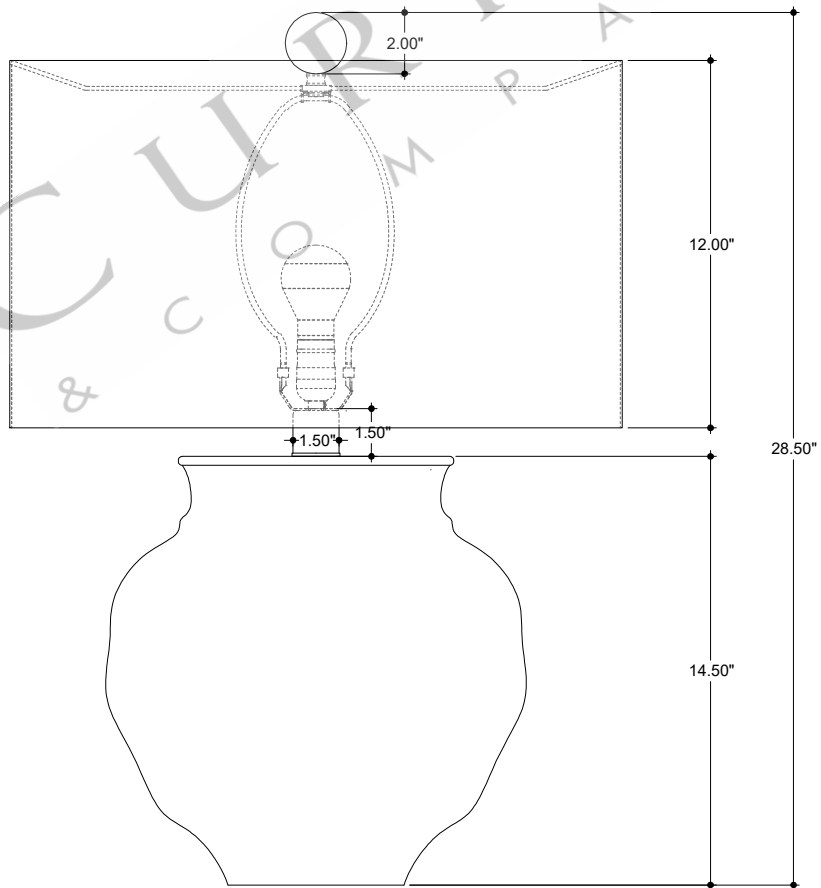

20.00" DIA. SHADE

13.75" DIA. BODY

2.00" DIA. FINIAL

TOP VIEW

FRONT VIEW

6000-0623

ALL WORK © 2020 CURREY & COMPANY