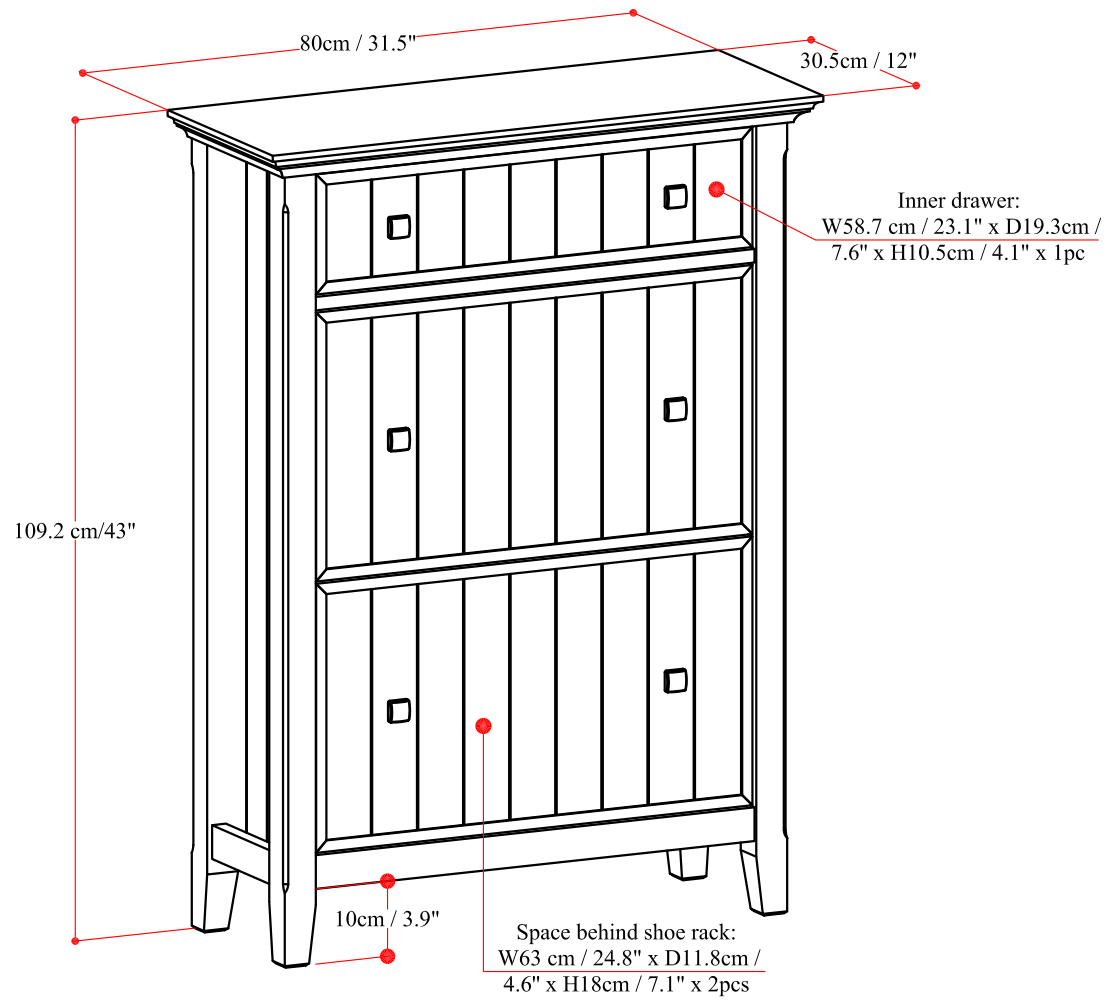

ACADIAN ENTRYWAY SHOE STORAGE CABINET

Net Weight : 49.6 (lb)