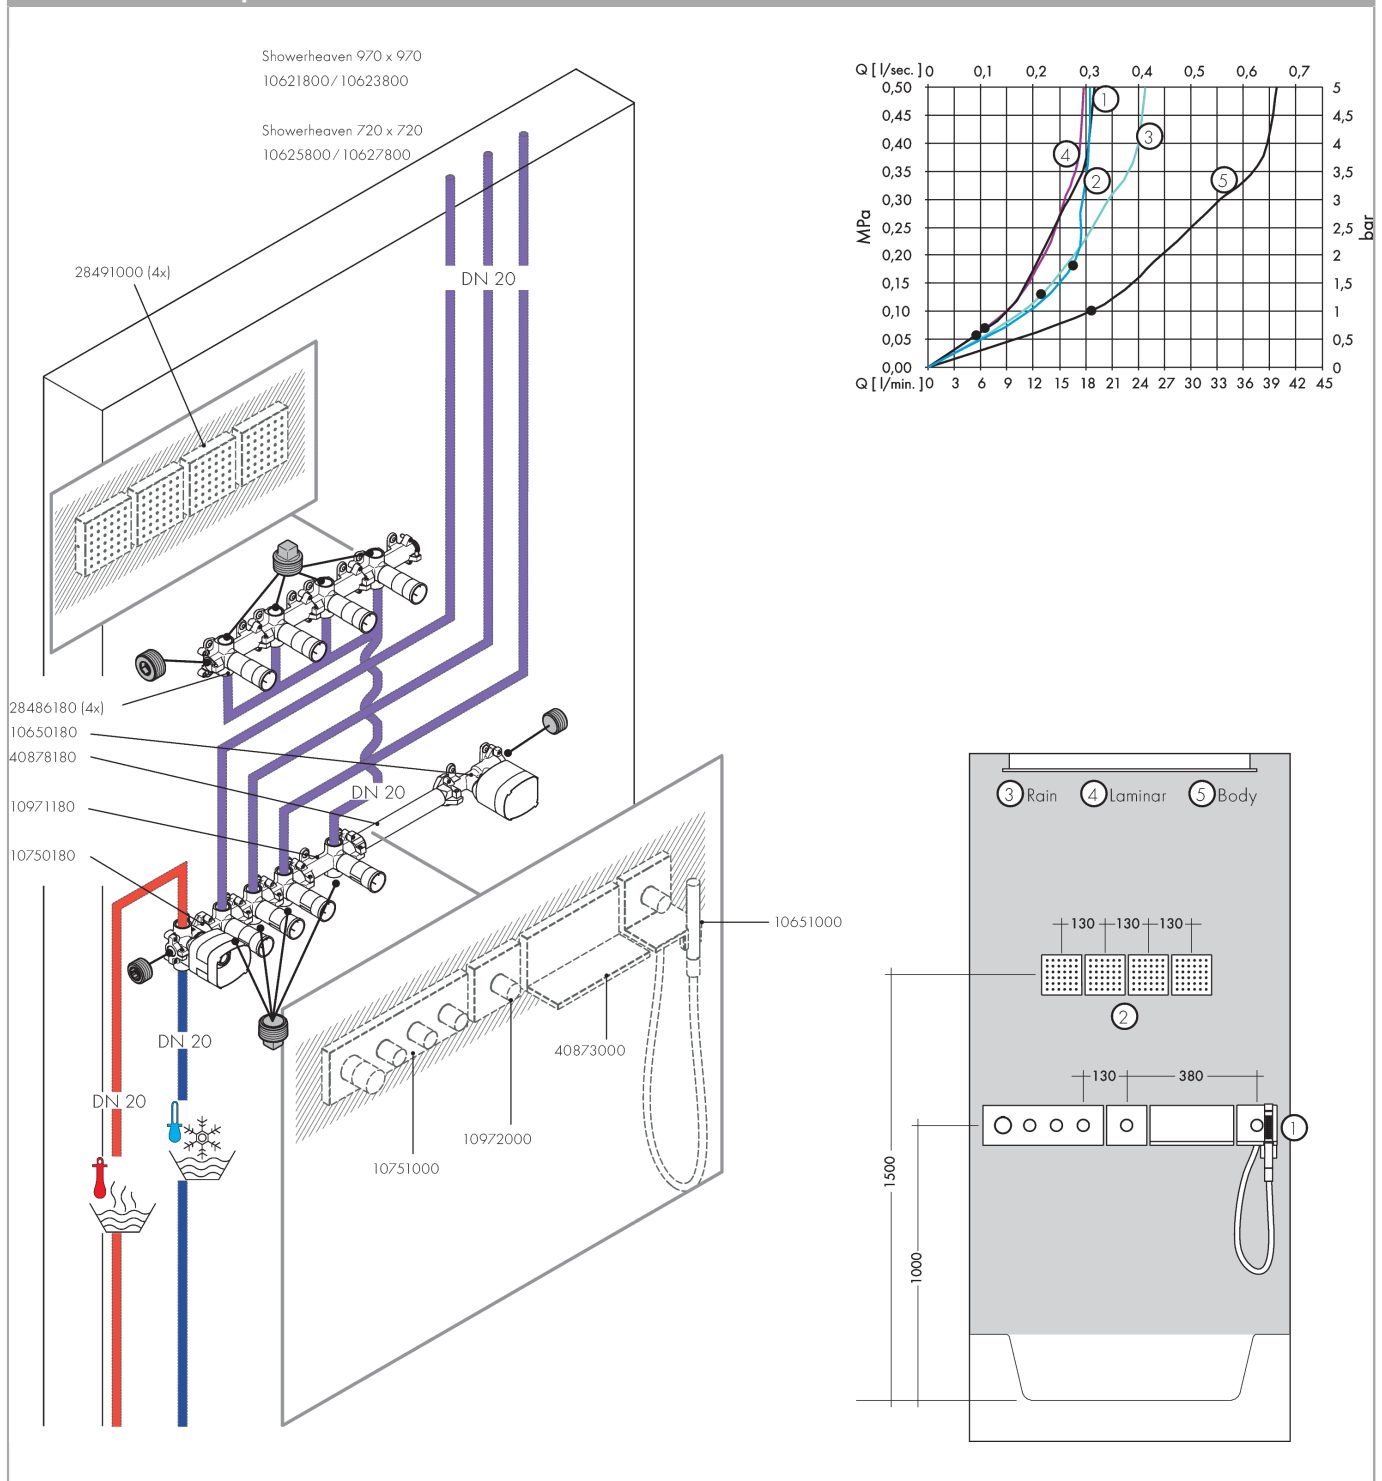

AXOR ShowerSolutions

Shelf 10" x 5"

Finishes : **chrome** Part no. : **40873000**

Description

Features

- Metal
- For use with either vertical or horizontal installation of the basic set
- When positioning the shelf between waterconducting parts (no.10755XXX, no.10751XXX, no.10942XXX, no.10972XXX, no.10651XXX, no.28491XXX) in joined installation (10mm distance), it is recommended to use basic set no.40878180
- Suitable for installation with or without basic set # 40878180

Product image

Scale drawing

AXOR ShowerSolutions

Shelf 10" x 5"

Finishes : chrome Part no. : 40873000

Installation example

AXOR ShowerSolutions
Shelf 10" x 5"
Finishes : **chrome** Part no. : **40873000**

Exploded drawing

Year of production: >01/09

AXOR ShowerSolutions

Shelf 10" x 5"

Finishes : **chrome** Part no. : **40873000**

Spare parts list

Year of production: >01/09

Pos.	Description	Part no.	PC	PU
1	screw cover	96338000	0	1
2	hollow set screw M4x16	97663000	0	1
3	seal	97737000	0	1
4	mounting set	96179000	0	1
5	support element	95312000	0	1