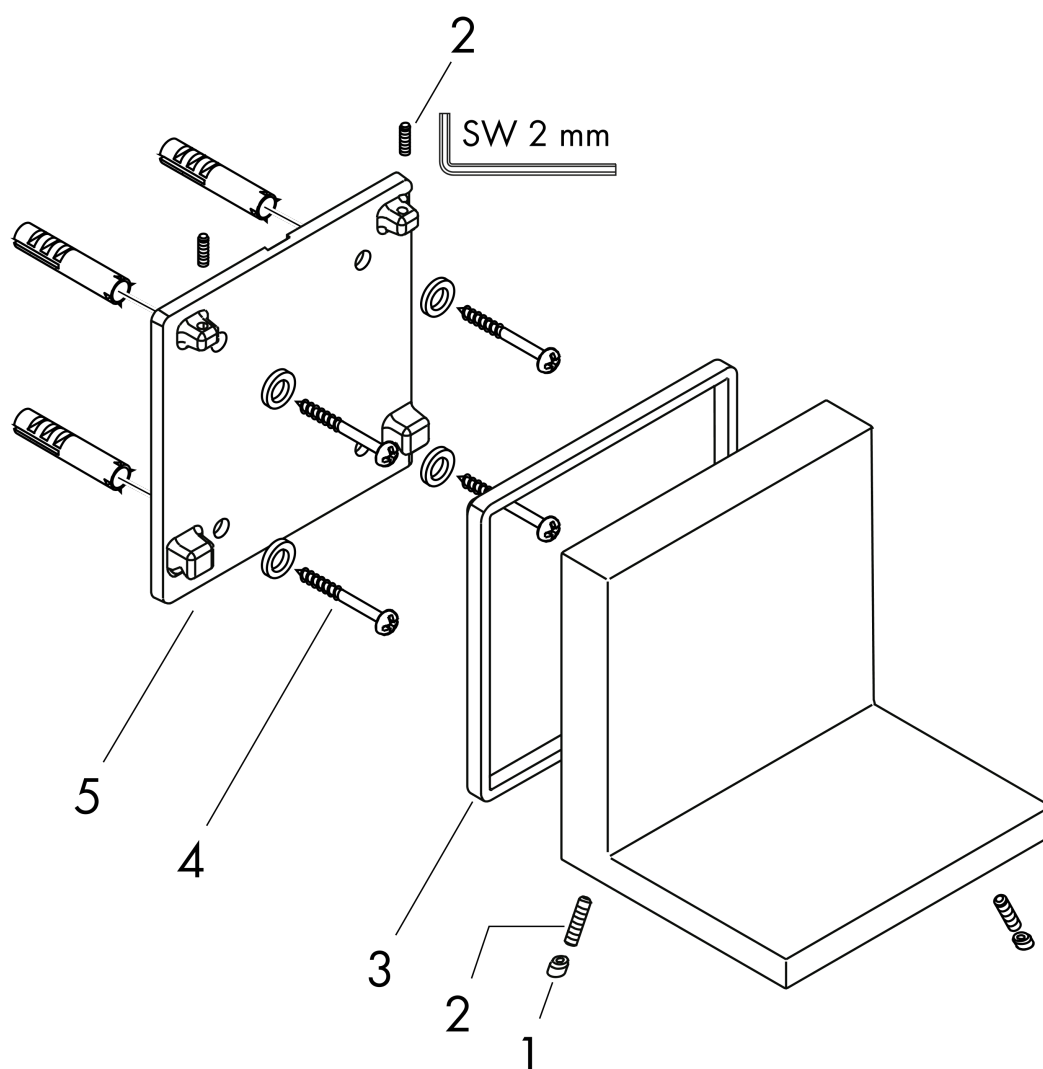

AXOR ShowerSolutions

Shelf 10" x 5"

Finishes : **chrome** Part no. : **40873000**

Description

Features

- Metal
- For use with either vertical or horizontal installation of the basic set
- When positioning the shelf between waterconducting parts (no.10755XXX, no.10751XXX, no.10942XXX, no.10972XXX, no.10651XXX, no.28491XXX) in joined installation (10mm distance), it is recommended to use basic set no.40878180
- Suitable for installation with or without basic set # 40878180

Product image

Scale drawing

AXOR ShowerSolutions

Shelf 10" x 5"

Finishes : chrome Part no. : 40873000

Installation example

AXOR ShowerSolutions
Shelf 10" x 5"
Finishes : **chrome** Part no. : **40873000**

Exploded drawing

Year of production: >01/09

AXOR ShowerSolutions

Shelf 10" x 5"

Finishes : **chrome** Part no. : **40873000**

Spare parts list

Year of production: >01/09

Pos.	Description	Part no.	PC	PU
1	screw cover	96338000	0	1
2	hollow set screw M4x16	97663000	0	1
3	seal	97737000	0	1
4	mounting set	96179000	0	1
5	support element	95312000	0	1