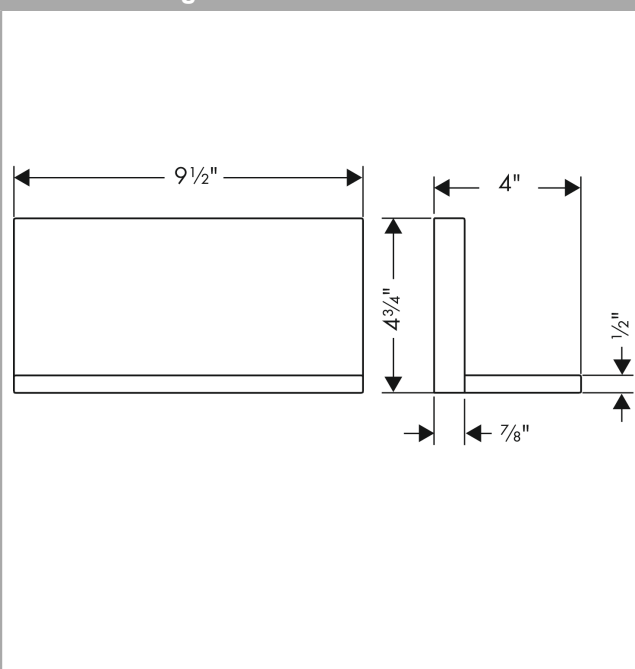

AXOR ShowerSolutions

Shelf 10" x 5"

Finishes : **chrome** Part no. : **40873000**

Description

Features

- Metal
- For use with either vertical or horizontal installation of the basic set
- When positioning the shelf between waterconducting parts (no.10755XXX, no.10751XXX, no.10942XXX, no.10972XXX, no.10651XXX, no.28491XXX) in joined installation (10mm distance), it is recommended to use basic set no.40878180
- Suitable for installation with or without basic set # 40878180

Product image

Scale drawing

AXOR ShowerSolutions

Shelf 10" x 5"

Finishes : chrome Part no. : 40873000

Installation example

AXOR ShowerSolutions
Shelf 10" x 5"
Finishes : **chrome** Part no. : **40873000**

Exploded drawing

Year of production: >01/09

AXOR ShowerSolutions

Shelf 10" x 5"

Finishes : **chrome** Part no. : **40873000**

Spare parts list

Year of production: >01/09

Pos.	Description	Part no.	PC	PU
1	screw cover	96338000	0	1
2	hollow set screw M4x16	97663000	0	1
3	seal	97737000	0	1
4	mounting set	96179000	0	1
5	support element	95312000	0	1